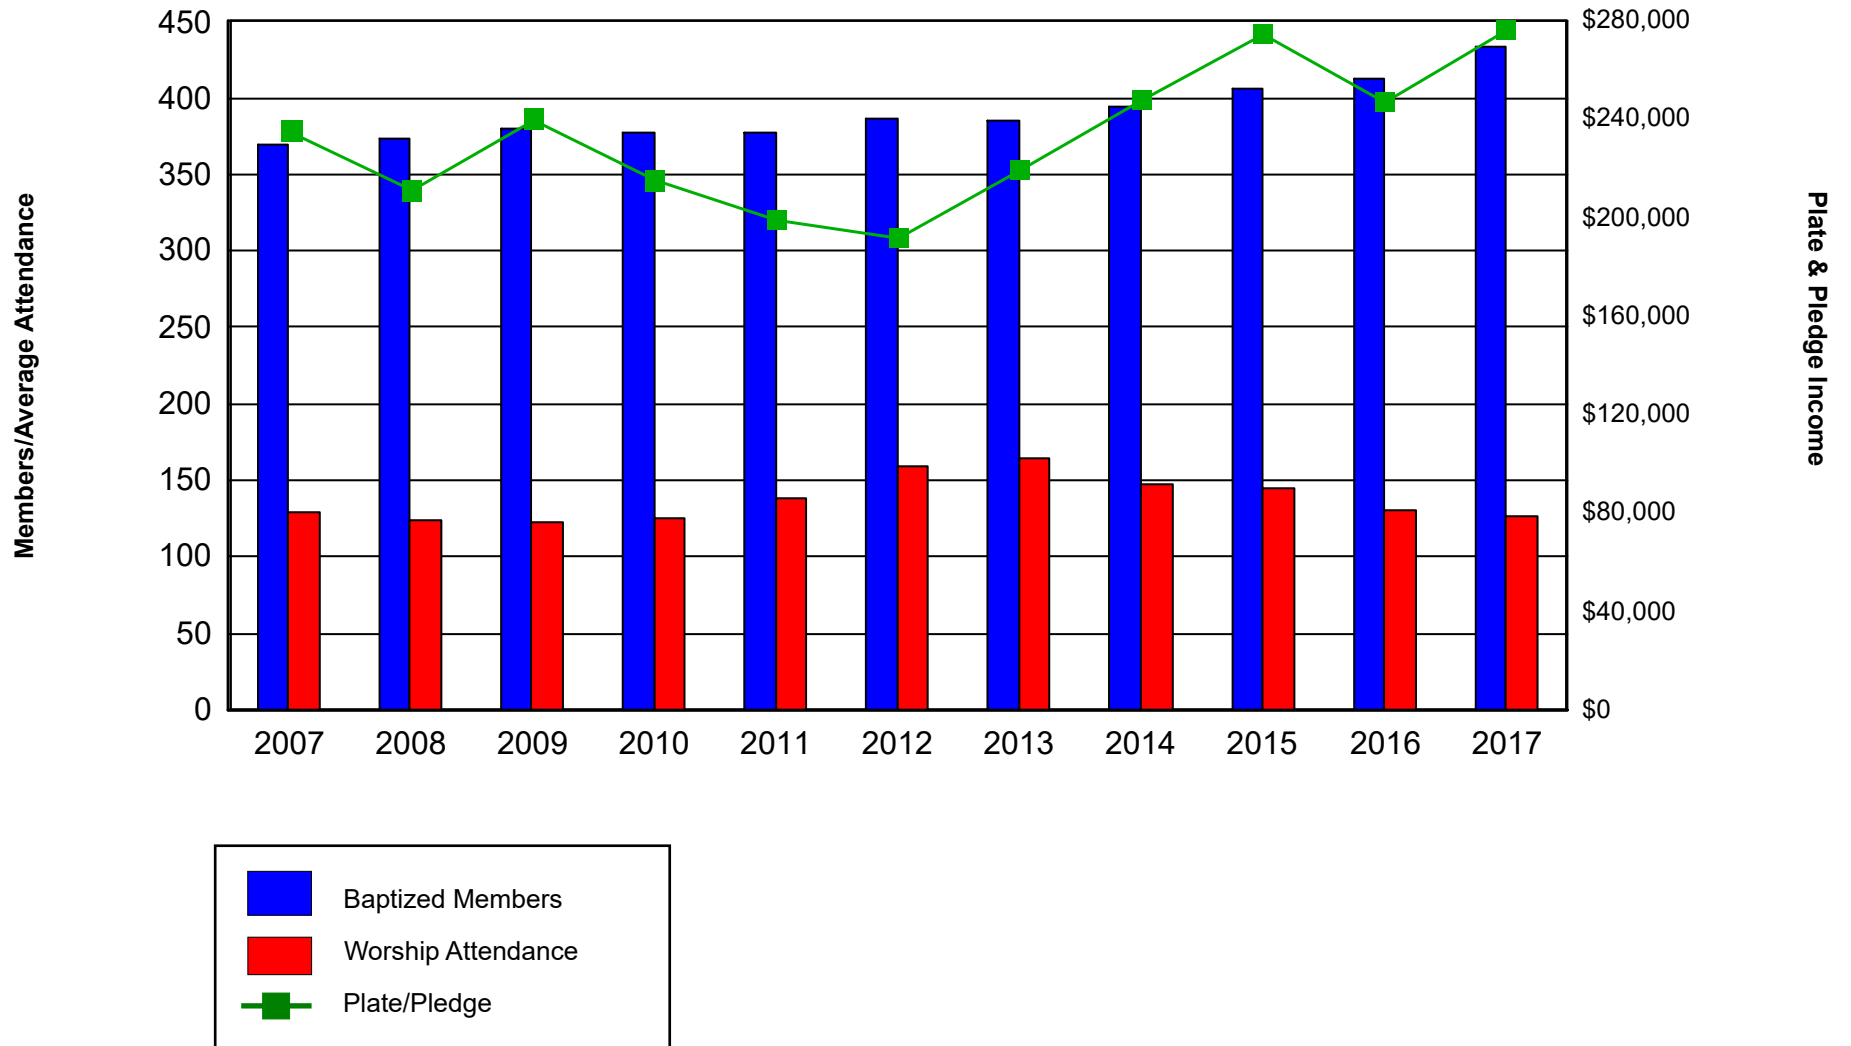

Participation & Giving Trends

Trinity Church Episcopal, Seattle, WA (9846-7707)