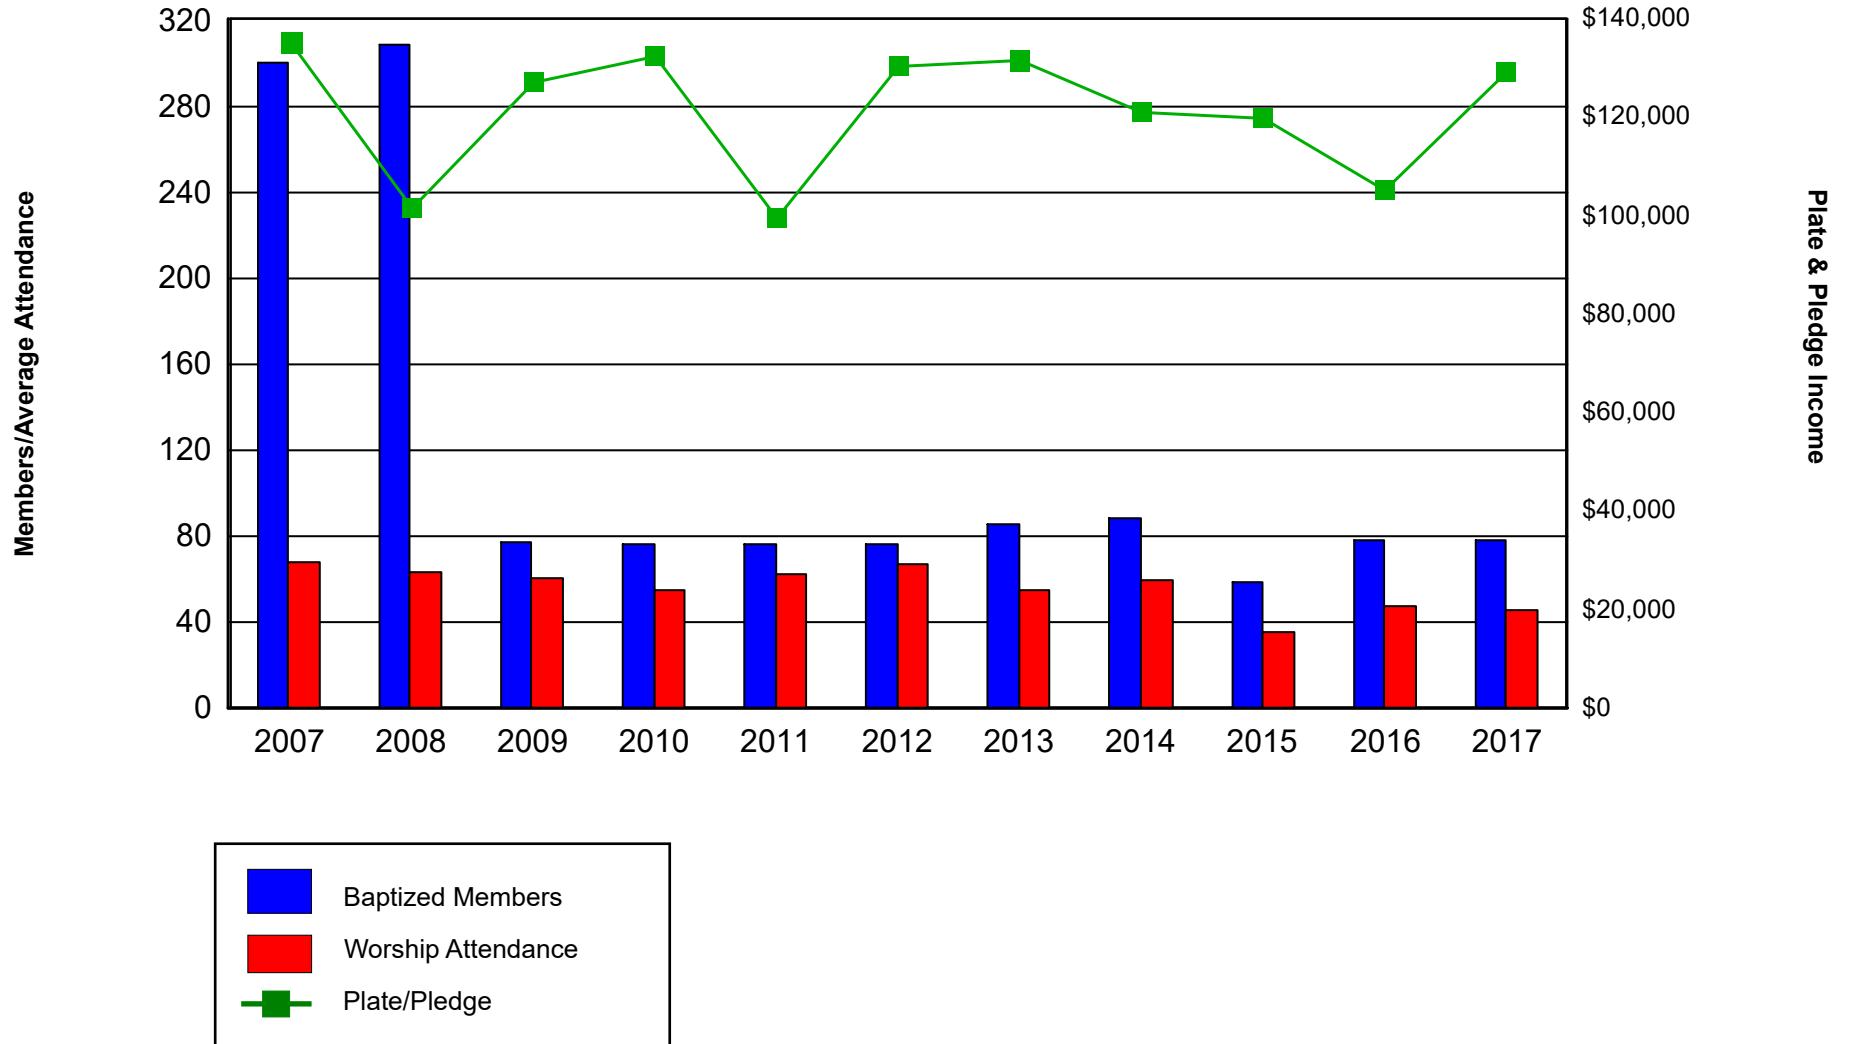

Participation & Giving Trends

St Clements Church, Seattle, WA (9923-5749)