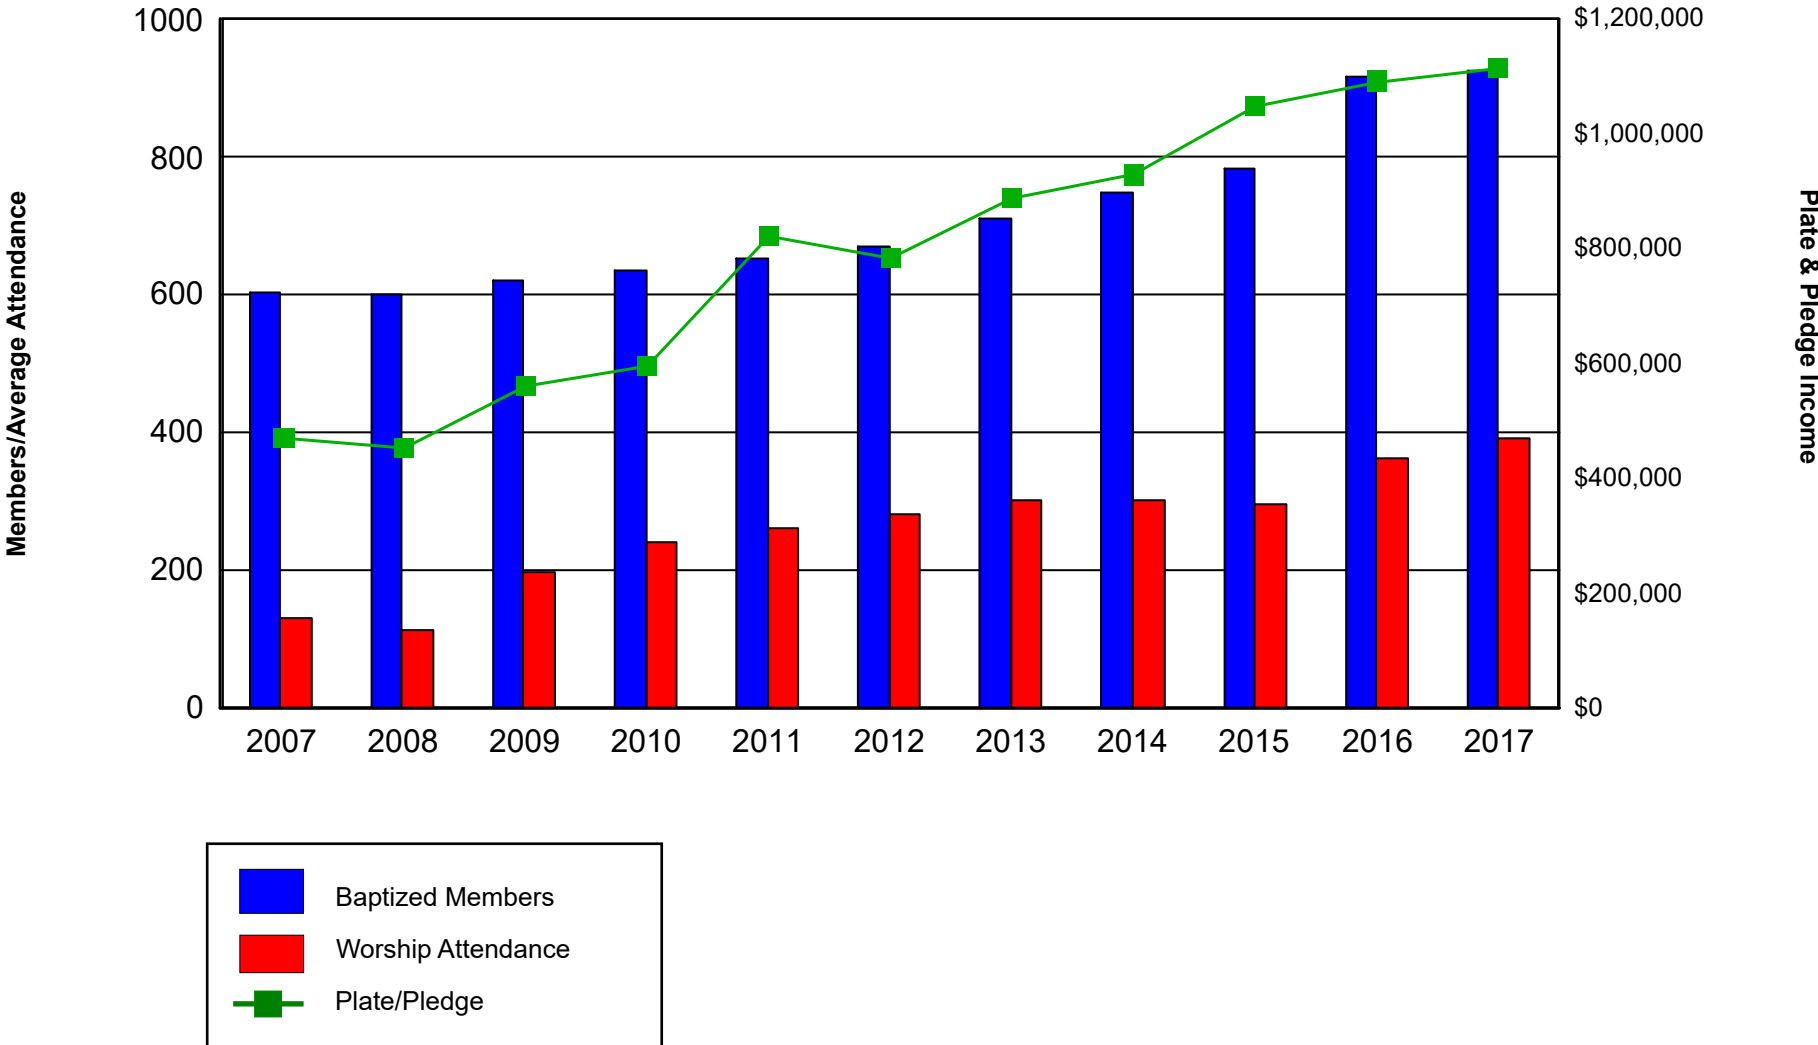

Participation & Giving Trends

Epiphany Parish of Seattle, Seattle, WA (4164-6704)