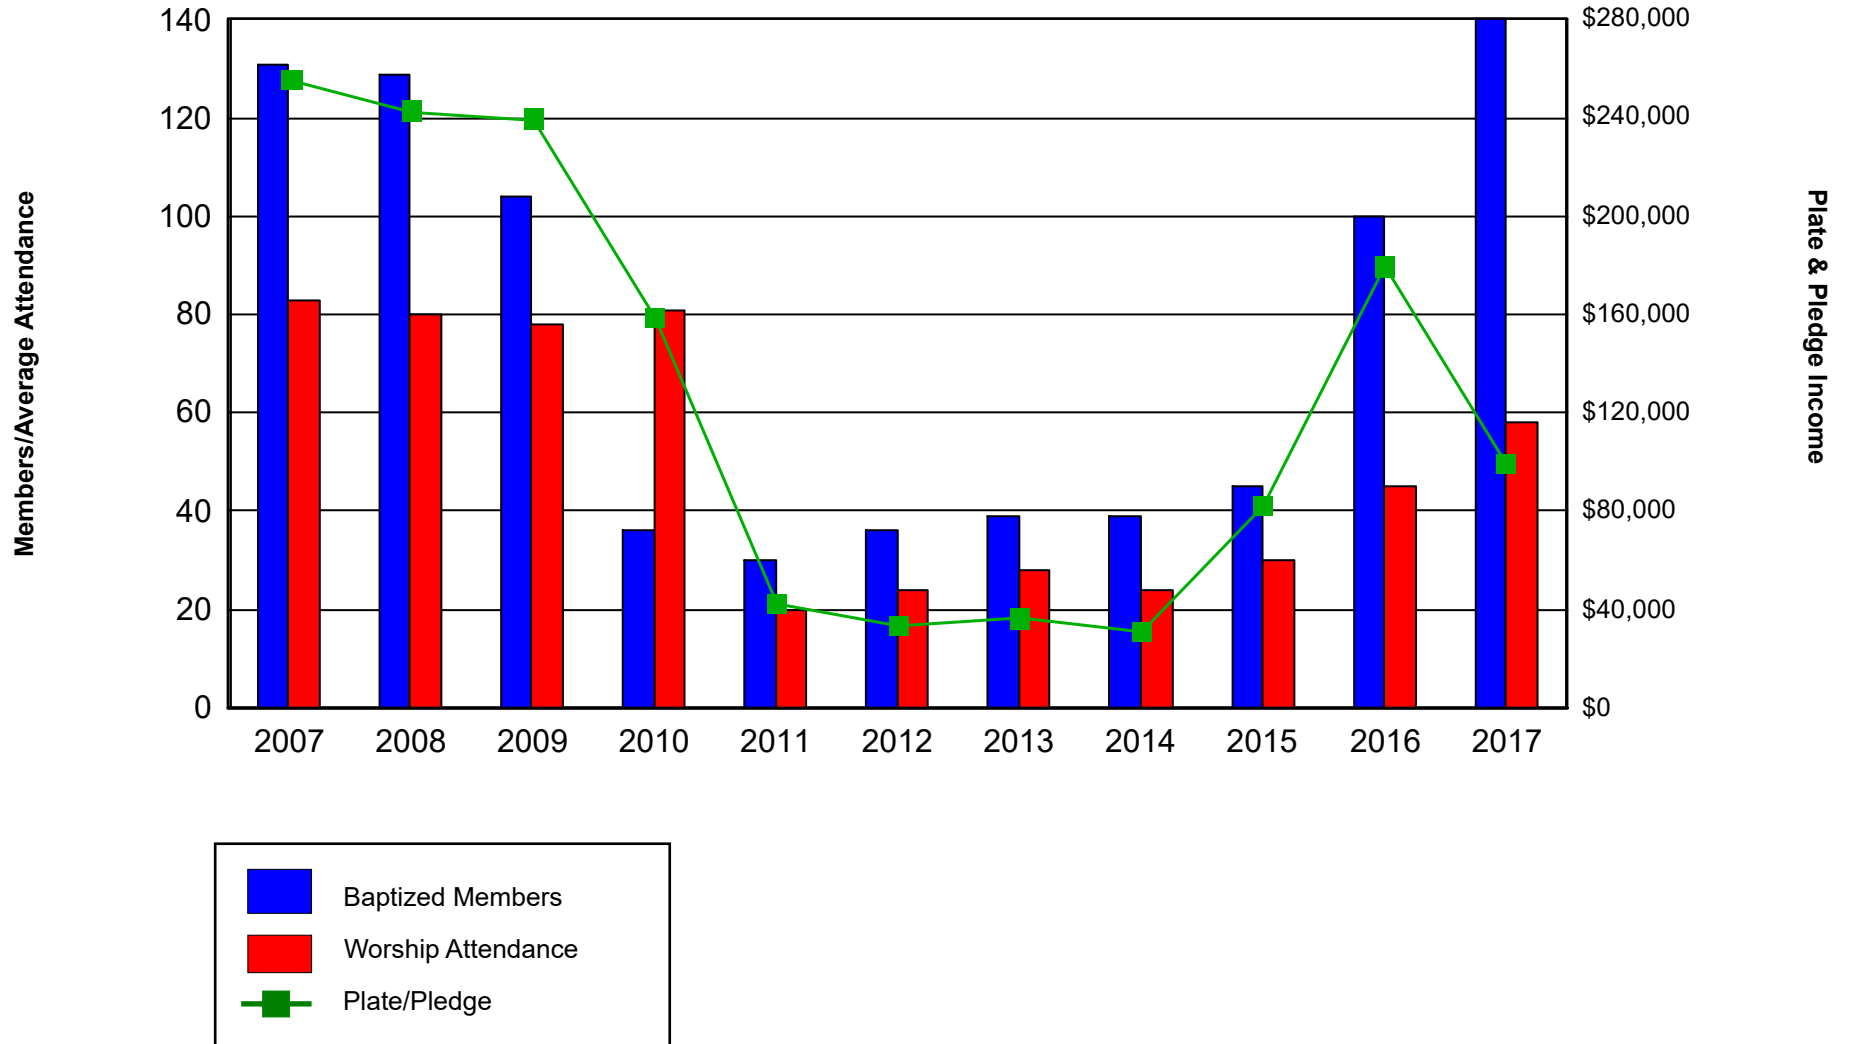

Participation & Giving Trends

St Lukes Episcopal Church, Seattle, WA (7636-8877)