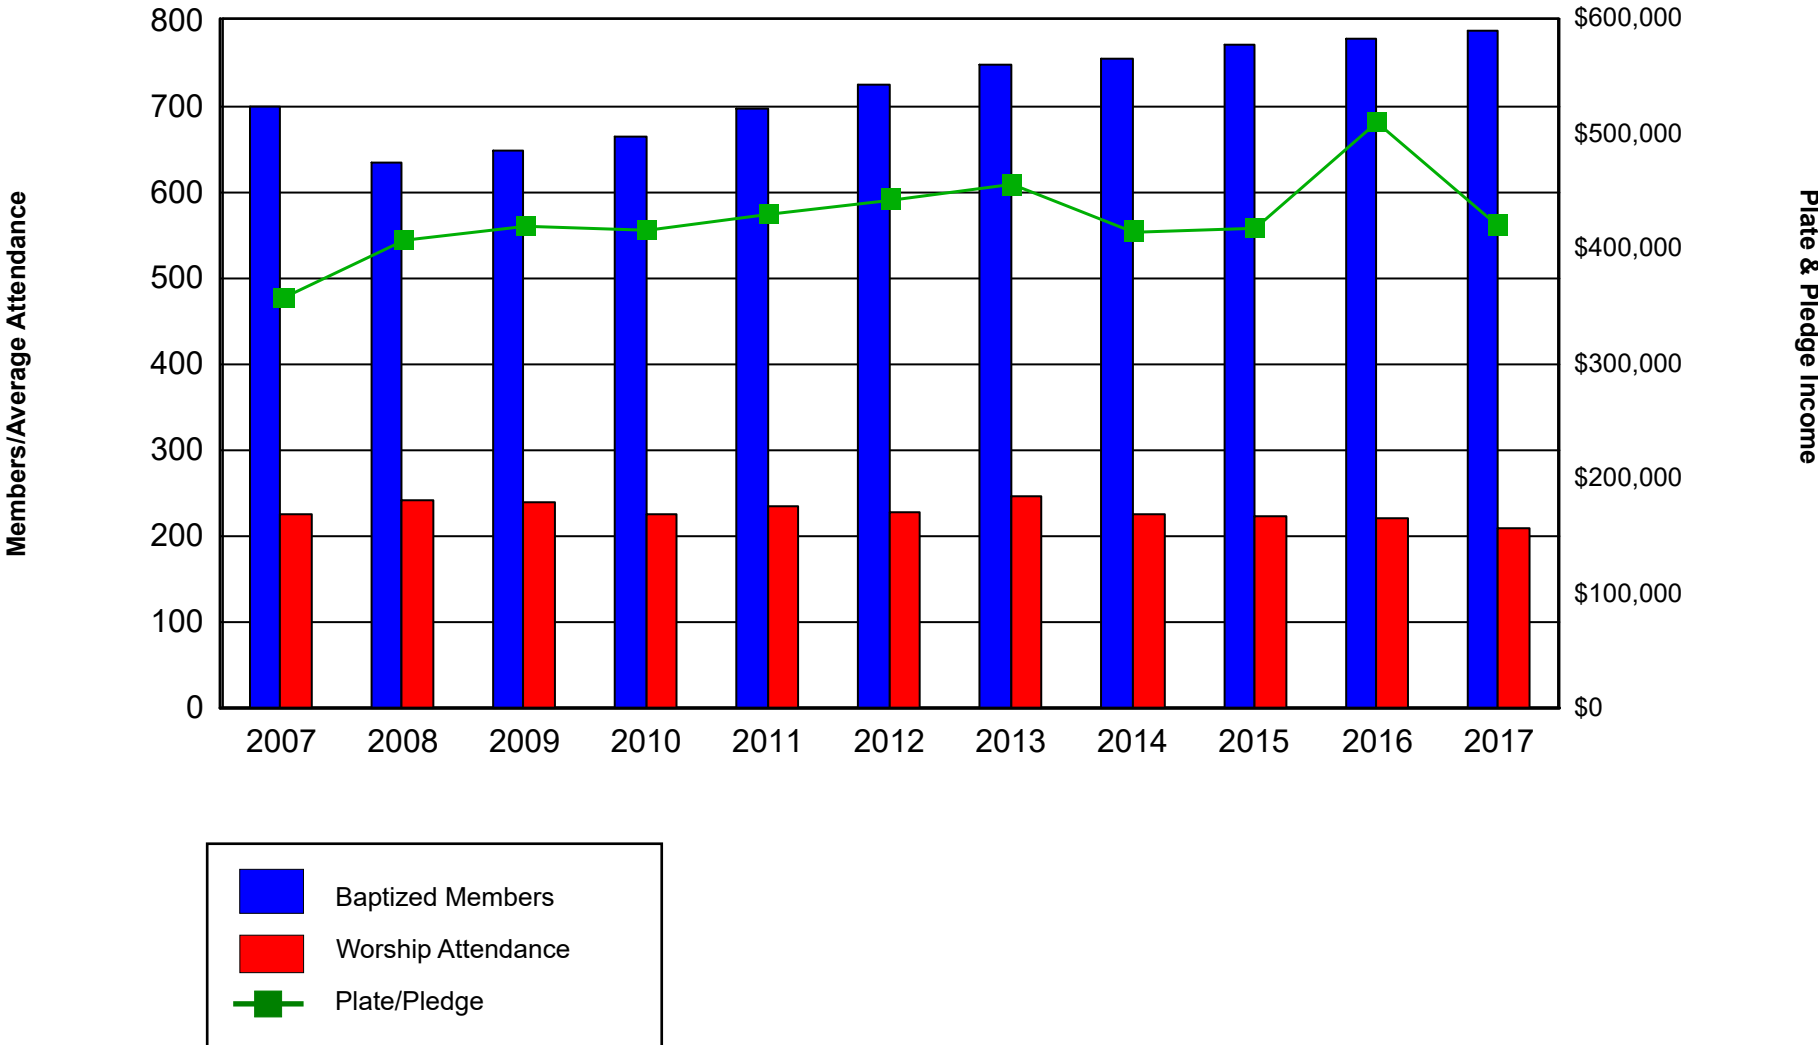

Participation & Giving Trends

St Clements Church, Seattle, WA (9923-5749)

Participation & Giving Trends

Trinity Church Episcopal, Seattle, WA (9846-7707)

Participation & Giving Trends

St Andrews Episcopal Church, Seattle, WA (6844-9073)