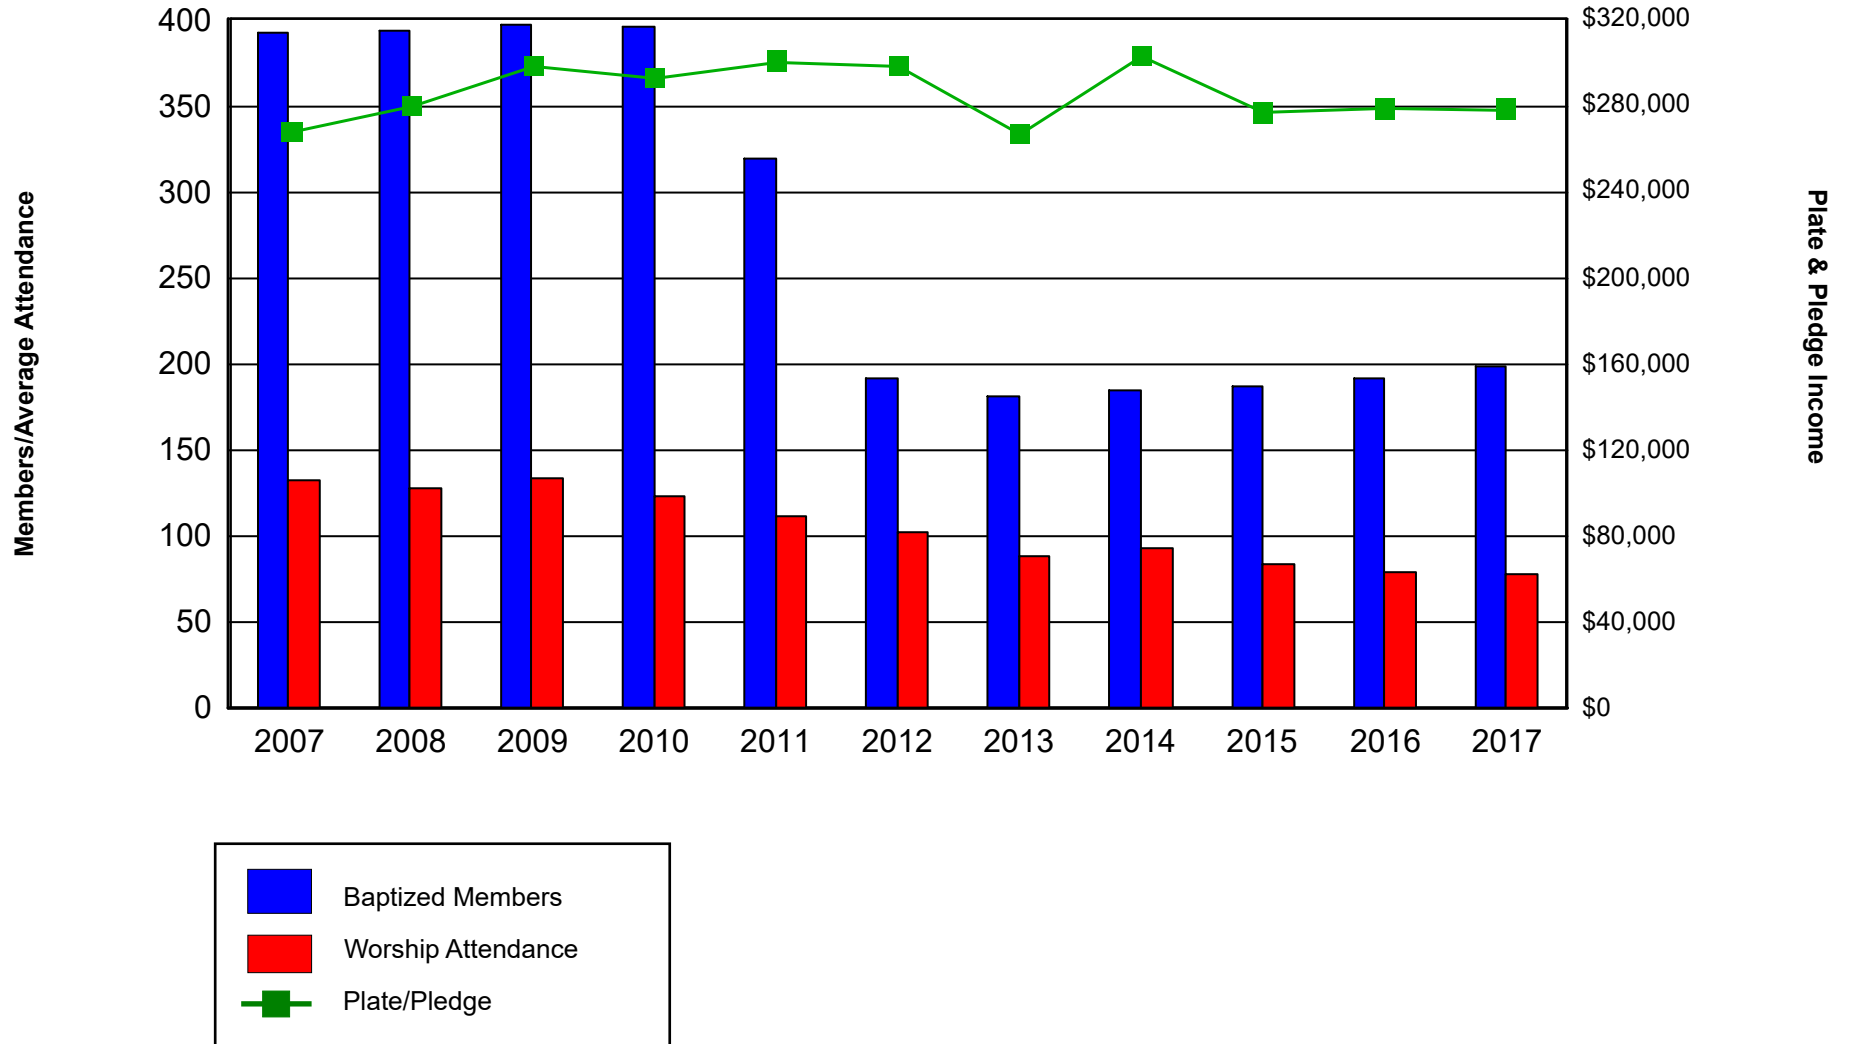

Participation & Giving Trends

St Pauls Episcopal Church, Seattle, WA (4738-9895)

Participation & Giving Trends

St Marks Episcopal Cathedral, Seattle, WA (2687-7464)

Participation & Giving Trends

Christ Episcopal Church, Seattle, WA (5198-1066)