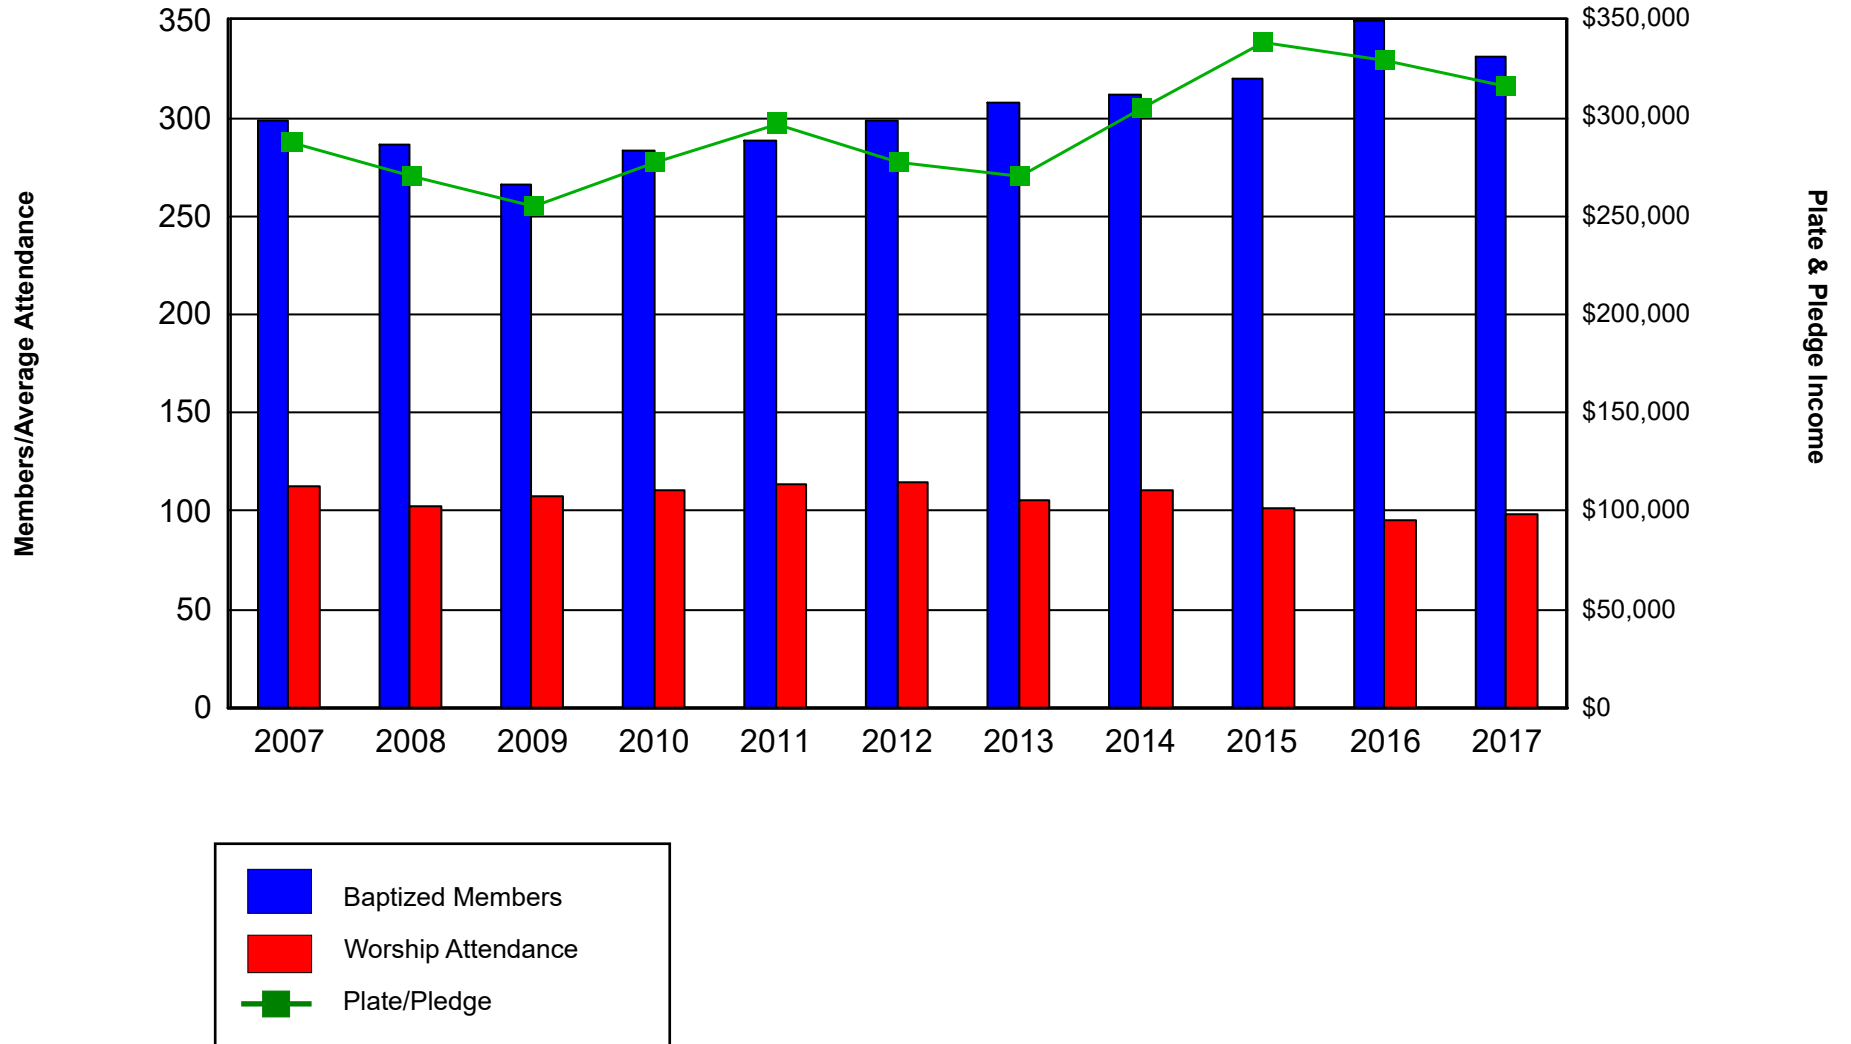

Participation & Giving Trends

Epiphany Parish of Seattle, Seattle, WA (4164-6704)

Participation & Giving Trends

St Lukes Episcopal Church, Seattle, WA (7636-8877)

Participation & Giving Trends

Church of the Ascension, Seattle, WA (4711-9268)