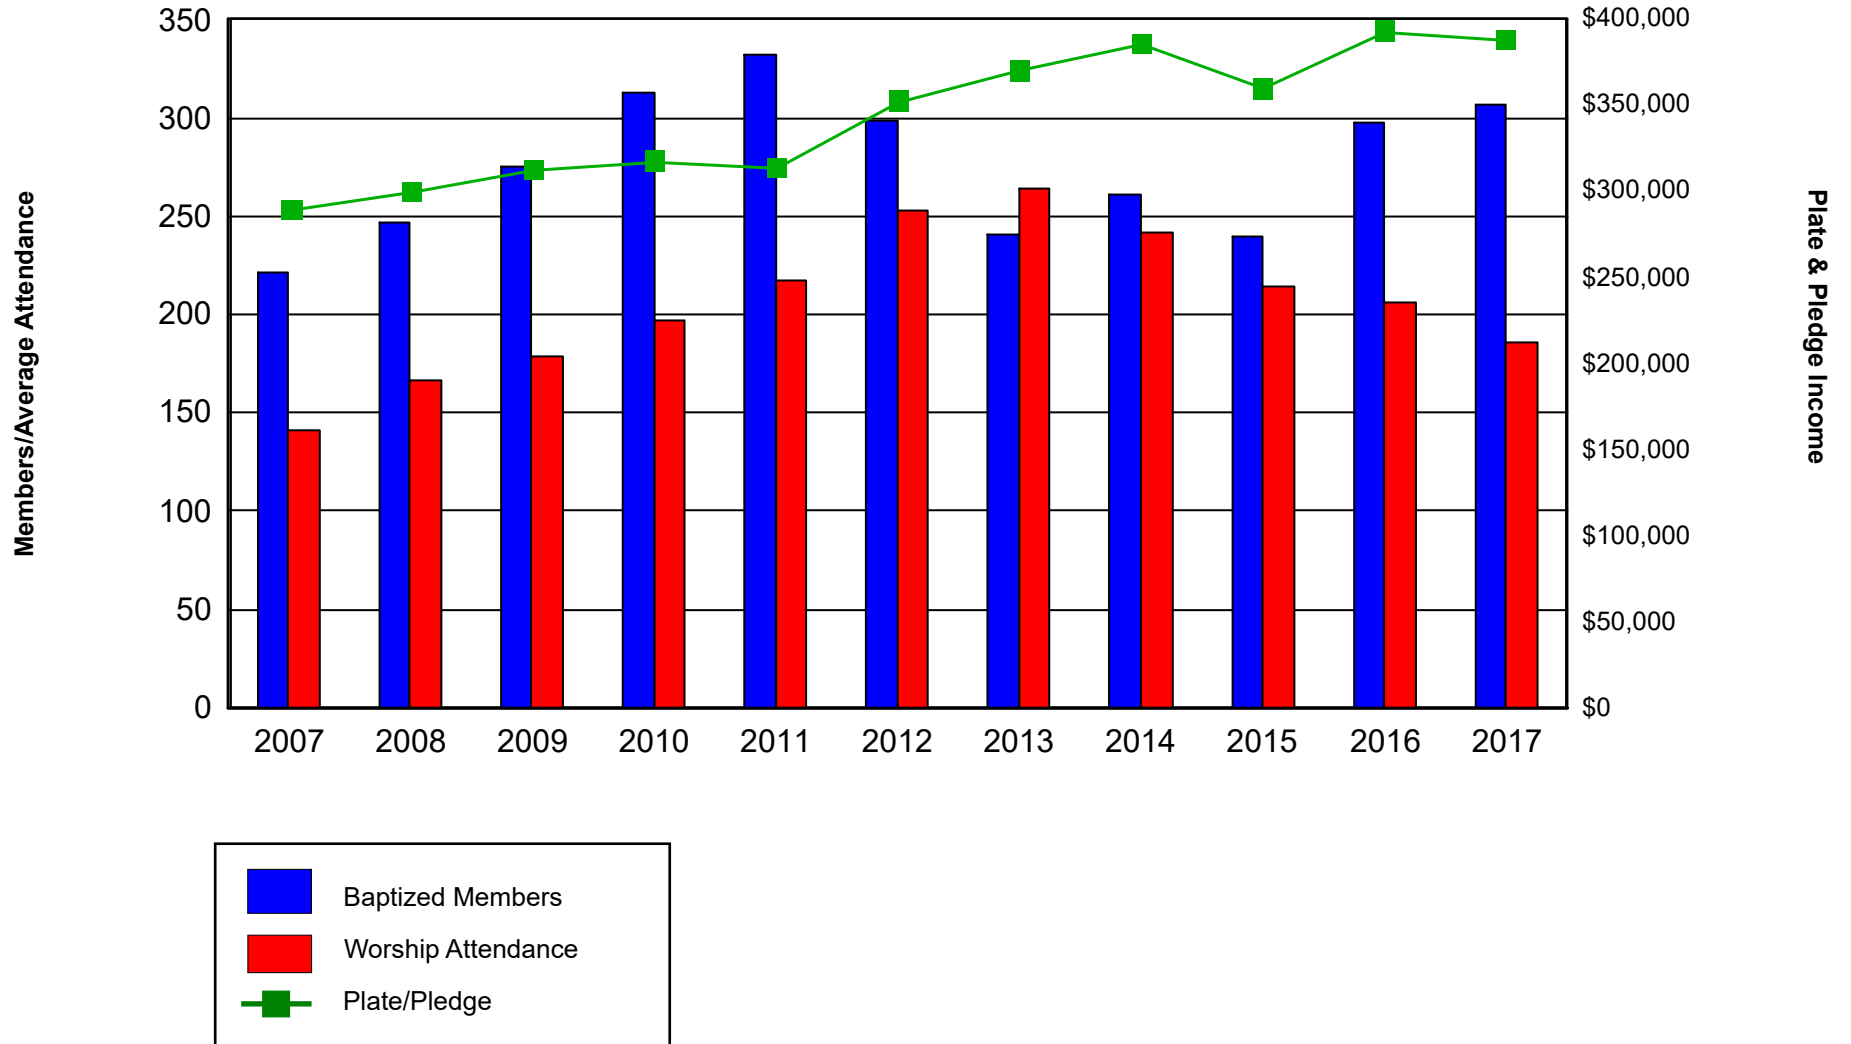

Participation & Giving Trends

St Pauls Episcopal Church, Seattle, WA (4738-9895)

Participation & Giving Trends

St Marks Episcopal Cathedral, Seattle, WA (2687-7464)

Participation & Giving Trends

Christ Episcopal Church, Seattle, WA (5198-1066)