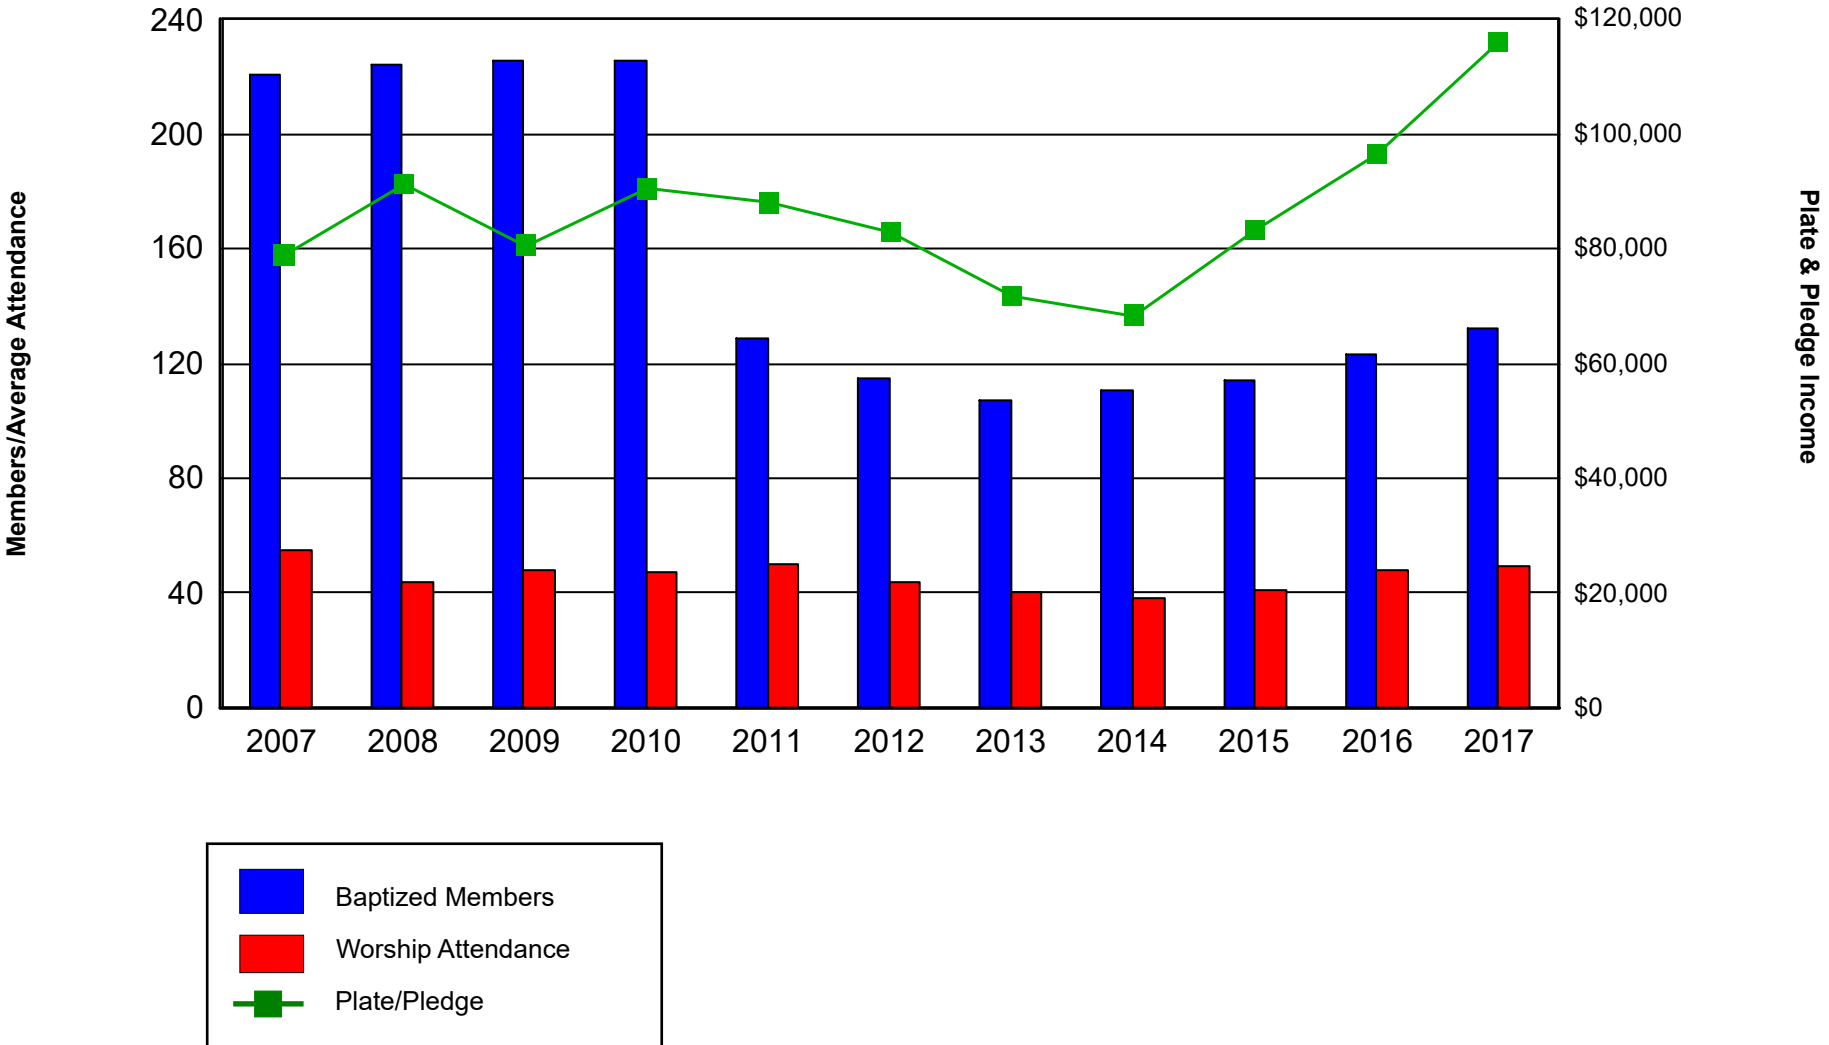

Participation & Giving Trends

St Peters Episcopal Church, Seattle, WA (9691-6267)