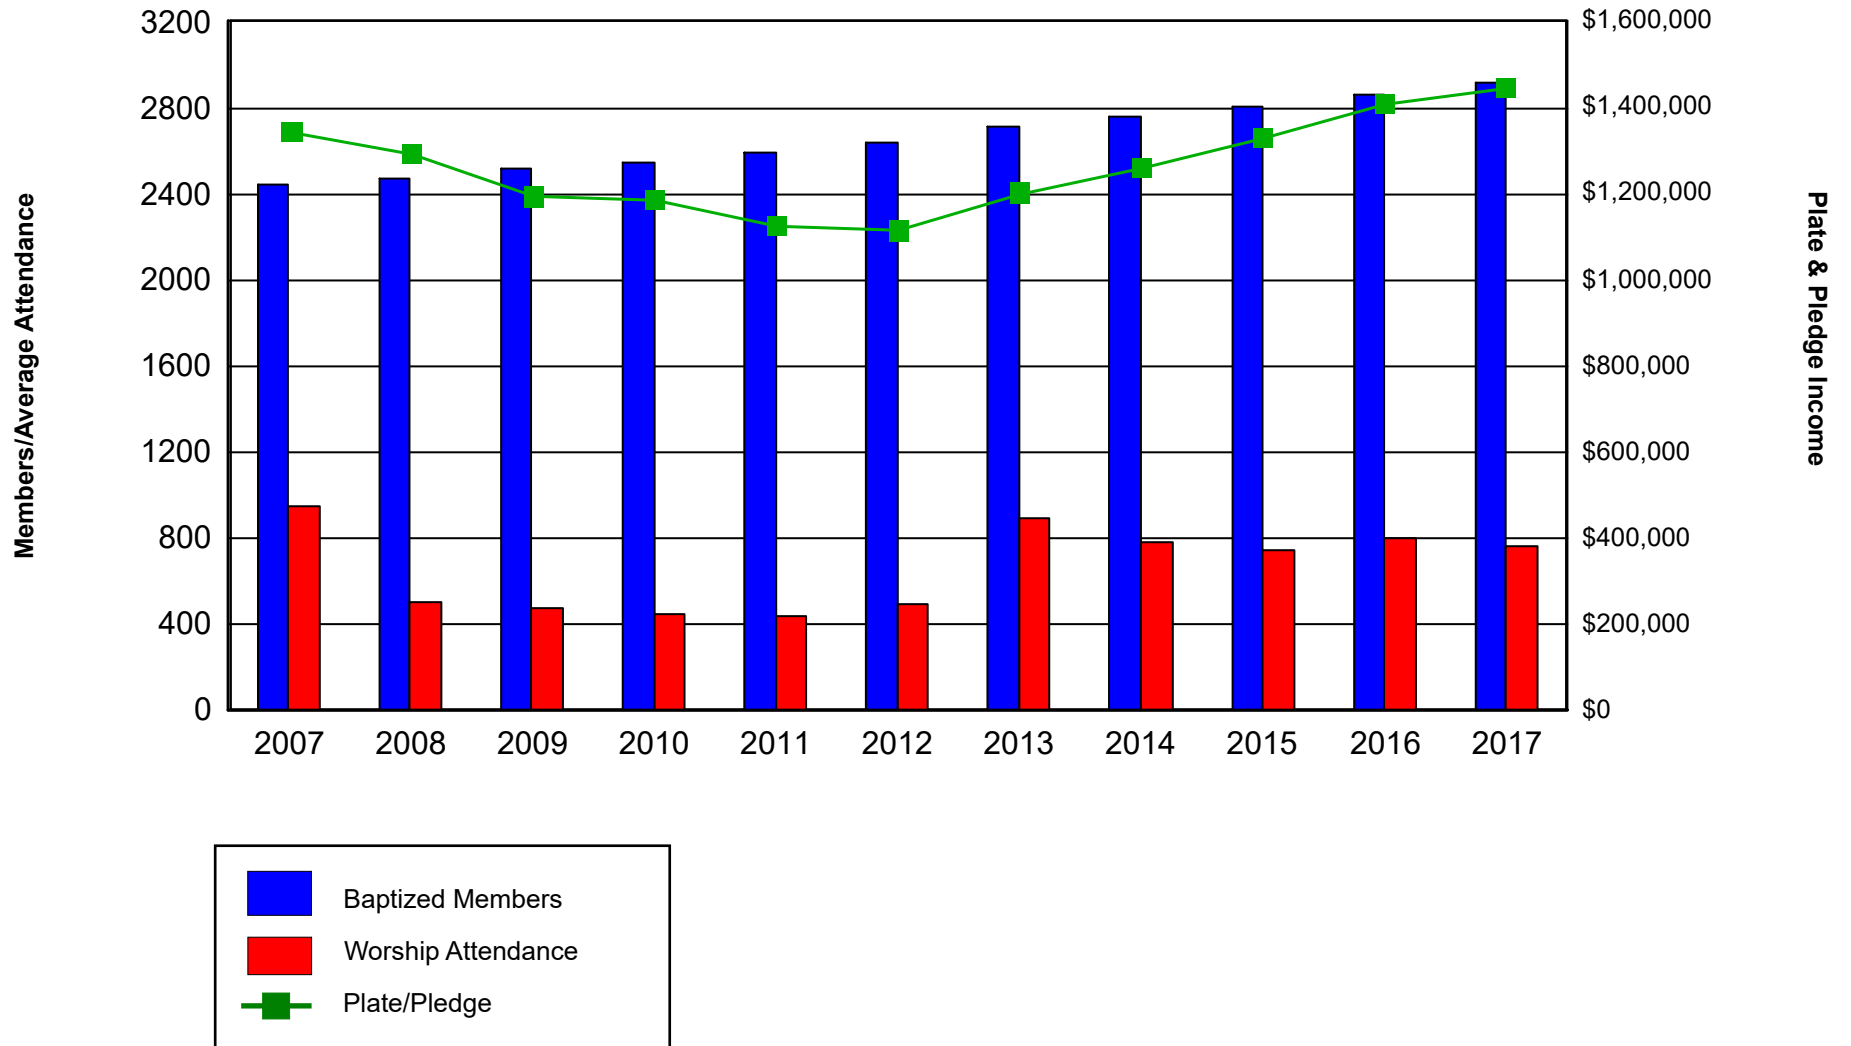

Participation & Giving Trends

St Pauls Episcopal Church, Seattle, WA (4738-9895)

Participation & Giving Trends

St Marks Episcopal Cathedral, Seattle, WA (2687-7464)

Participation & Giving Trends

Christ Episcopal Church, Seattle, WA (5198-1066)