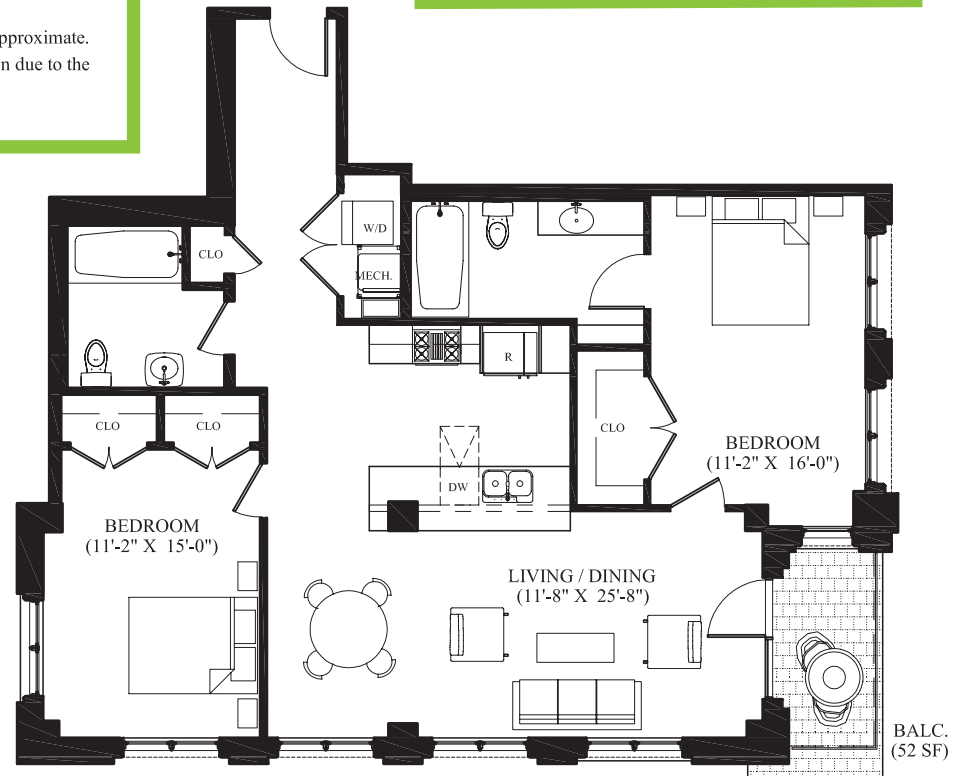

UNIT 401 (1,298 Sq. Ft)

Traditional Package
2 Bedroom, 2 Bath

| | |
|----------------------|----------------------|
| Unit Sq. Ft. | 1,298 Sq. Ft. |
| Balcony Sq. Ft. | 54 Sq. Ft. |
| Common Sq. Ft. | 230 Sq. Ft. |
| Total Sq. Ft. | 1,582 Sq. Ft. |

Notes: Unit square footage is approximate.
Unit plan subject to modification due to the construction process.

Unit 401

THE DICKSON
RESIDENCE | HOTEL | LOUNGE

SOLD