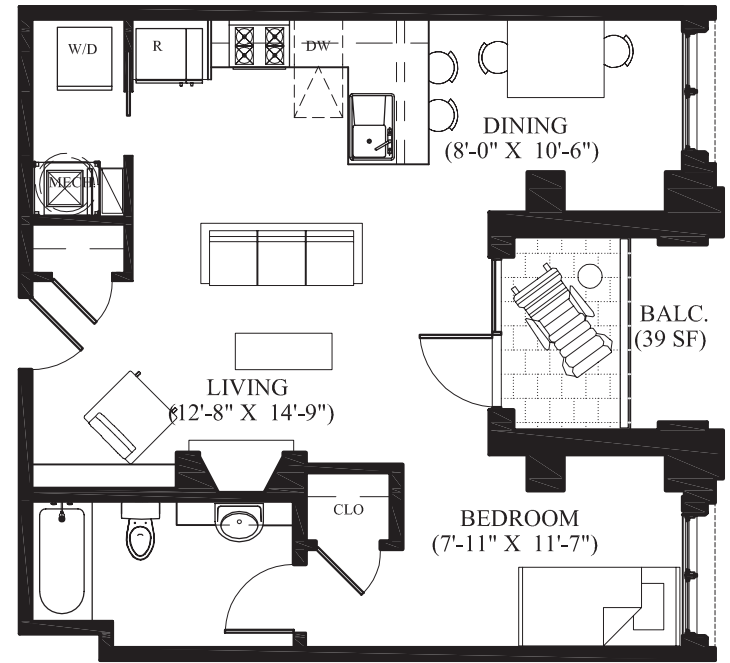

UNIT 402 (679 Sq. Ft)

Urban Loft Package Studio, 1 Bath

Unit Sq. Ft.	679 Sq. Ft.
Balcony Sq. Ft.	39 Sq. Ft.
Common Sq. Ft.	120 Sq. Ft.
Total Sq. Ft.	838 Sq. Ft.

Notes: Unit square footage is approximate.
Unit plan subject to modification due to the construction process.

Unit 402

 THE DICKSON
 RESIDENCE | HOTEL | LOUNGE

SOLD