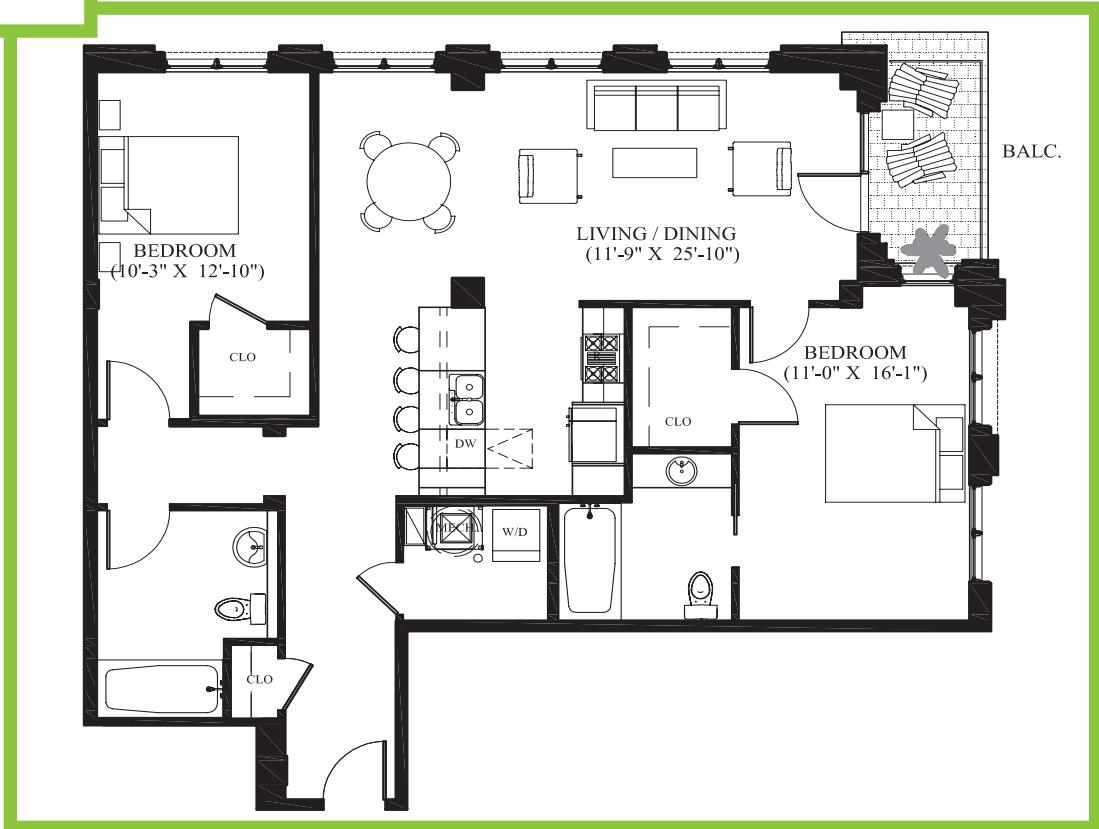

UNIT 403 (1,317 Sq. Ft)

Metropolitan Package
2 Bedroom, 2 Bath

Unit Sq. Ft.	1,317 Sq. Ft.
Balcony Sq. Ft.	54 Sq. Ft.
Common Sq. Ft.	233 Sq. Ft.
<hr/>	<hr/>
Total Sq. Ft.	1,604 Sq. Ft.

Notes: Unit square footage is approximate.
Unit plan subject to modification due to the construction process.

Unit 403

THE DICKSON
RESIDENCE | HOTEL | LOUNGE

SOLD