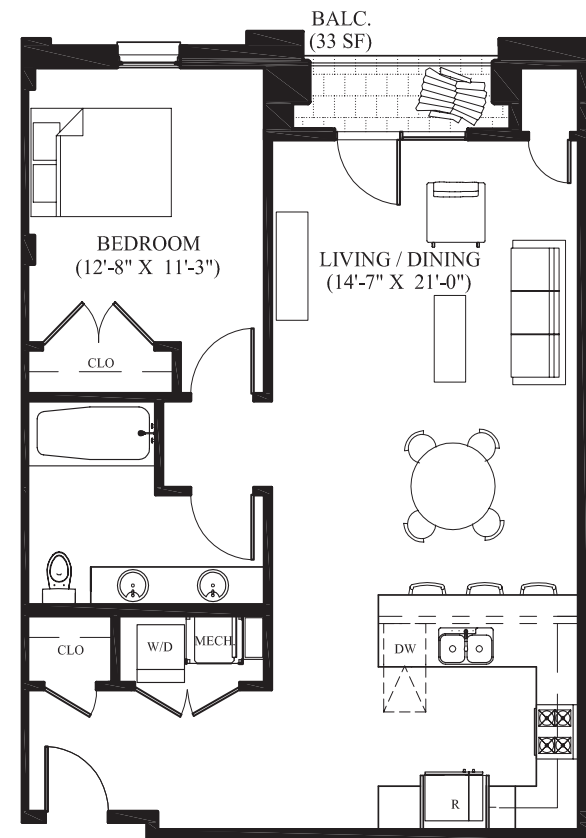

## UNIT 504 (940 Sq. Ft)

### Traditional Package 1 Bedroom, 1 Bath

Unit Sq. Ft.	940 Sq. Ft.
Balcony Sq. Ft.	33 Sq. Ft.
Common Sq. Ft.	144 Sq. Ft.
<b>Total Sq. Ft.</b>	<b>1,117Sq. Ft.</b>

Notes: Unit square footage is approximate.  
Unit plan subject to modification due to the construction process.

Unit 504

**THE DICKSON**  
RESIDENCE | HOTEL | LOUNGE