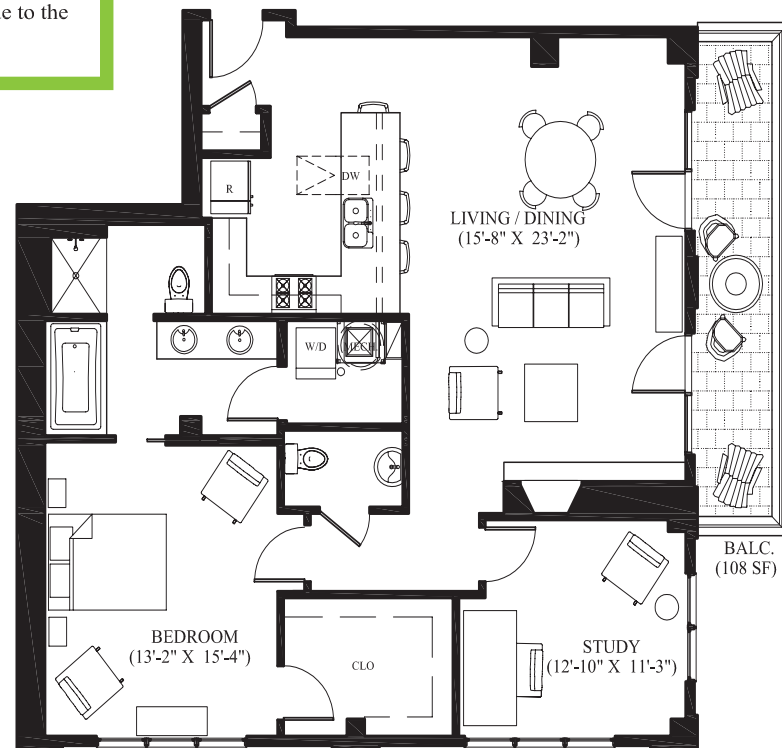

UNIT 601 (1,331 Sq. Ft)
Metropolitan Package
1 Bedroom, 1.5 Bath, Study

Unit Sq. Ft.	1,331 Sq. Ft.
Balcony Sq. Ft.	108 Sq. Ft.
Common Sq. Ft.	231 Sq. Ft.
Total Sq. Ft.	1,670 Sq. Ft.

Notes: Unit square footage is approximate.
 Unit plan subject to modification due to the construction process.

Unit 601

THE DICKSON
 RESIDENCE | HOTEL | LOUNGE

SOLD