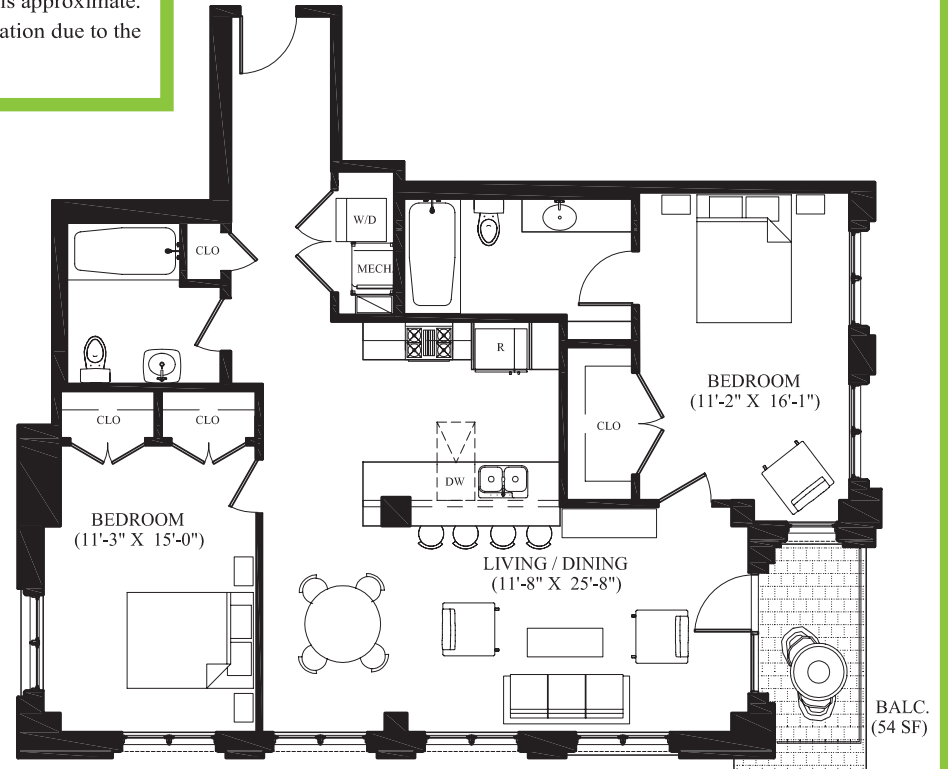

THE DICKSON
RESIDENCE | HOTEL | LOUNGE

SOLD