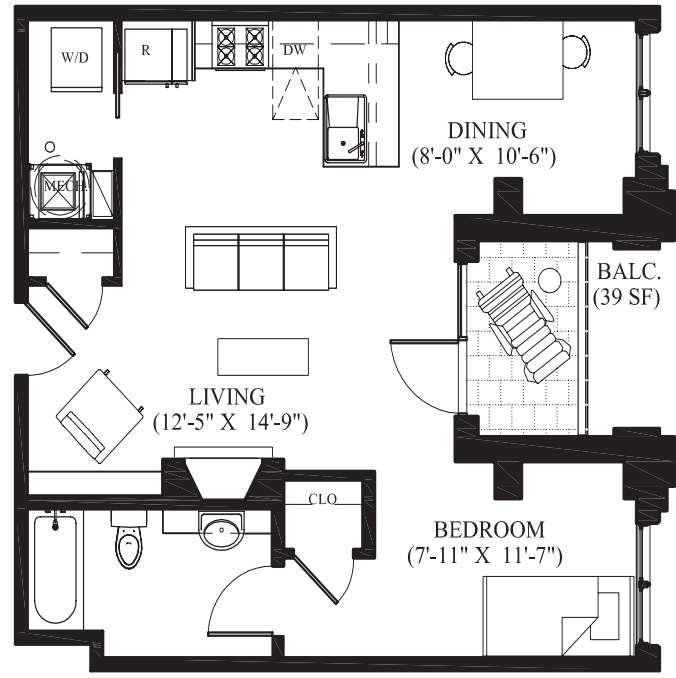

UNIT 502 (679 Sq. Ft)

Urban Loft Package Studio, 1 Bath

Unit Sq. Ft.	679 Sq. Ft.
Balcony Sq. Ft.	39 Sq. Ft.
Common Sq. Ft.	104 Sq. Ft.
<hr/>	<hr/>
Total Sq. Ft.	822 Sq. Ft.

Notes: Unit square footage is approximate.
Unit plan subject to modification due to the construction process.

Unit 502

THE DICKSON
RESIDENCE | HOTEL | LOUNGE

SOLD