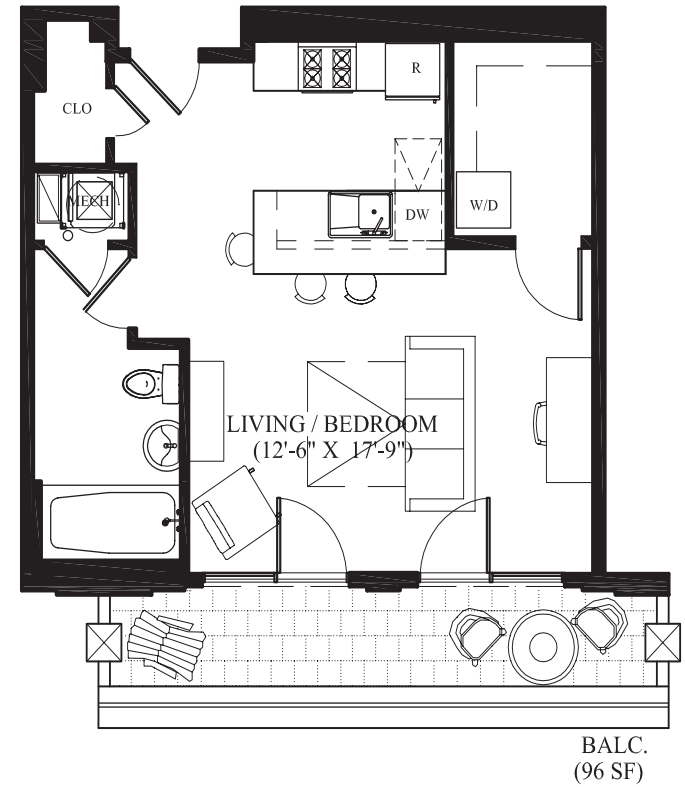

UNIT 606 (546 Sq. Ft)

Urban Loft Package Studio, 1 Bath

Unit Sq. Ft.	546 Sq. Ft.
Balcony Sq. Ft.	96 Sq. Ft.
Common Sq. Ft.	95 Sq. Ft.
<hr/>	<hr/>
Total Sq. Ft.	737 Sq. Ft.

Notes: Unit square footage is approximate.
Unit plan subject to modification due to the construction process.

Unit 606

THE DICKSON
RESIDENCE | HOTEL | LOUNGE