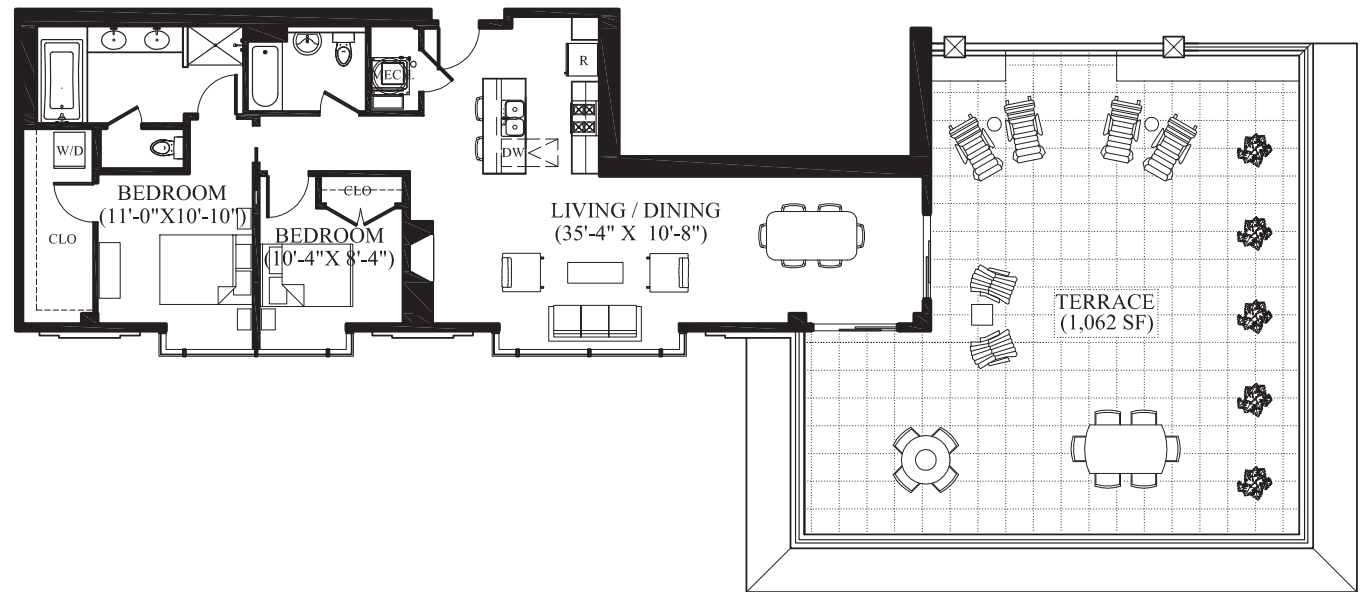

UNIT 802 (1,285 Sq. Ft)

Metropolitan Package 2 Bedroom, 2 Bath

Unit Sq. Ft.	1,285 Sq. Ft.
Balcony Sq. Ft.	1,062 Sq. Ft.
Common Sq. Ft.	351 Sq. Ft.
Total Sq. Ft.	2,698 Sq. Ft.

Notes: Unit square footage is approximate.
Unit plan subject to modification due to the construction process.

Unit 802

THE DICKSON
RESIDENCE | HOTEL | LOUNGE