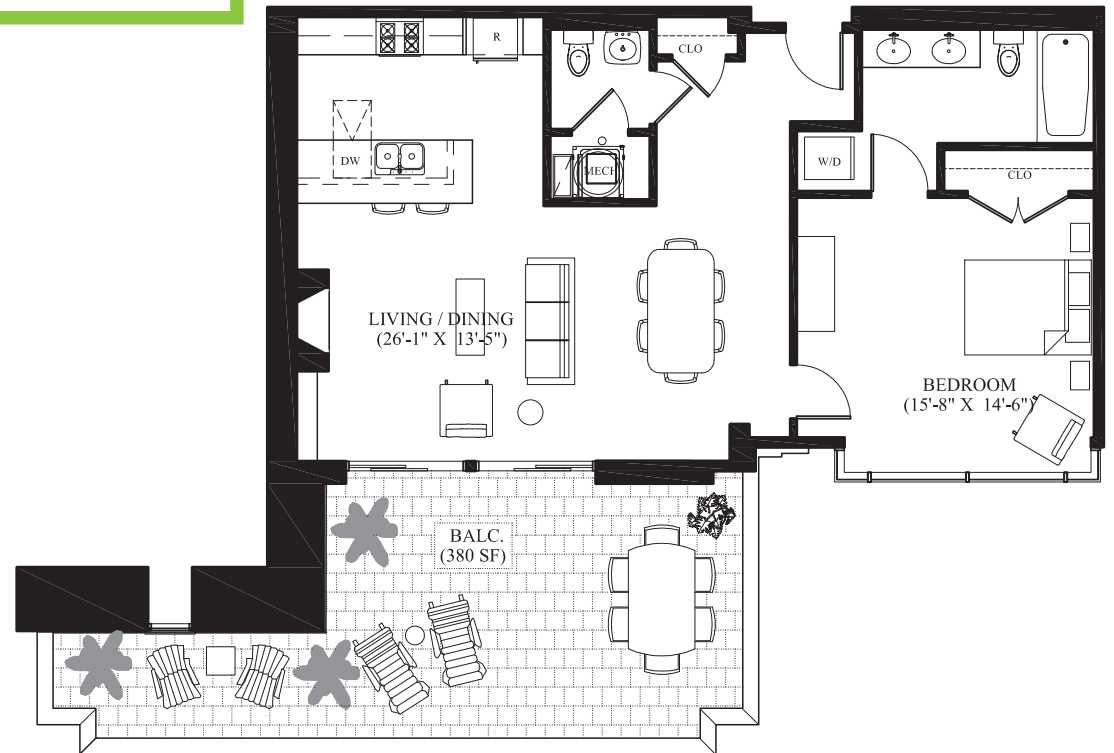

UNIT 804 (1,046 Sq. Ft)

Traditional Package 1 Bedroom, 1.5 Bath

Unit Sq. Ft.	1,046 Sq. Ft.
Balcony Sq. Ft.	380 Sq. Ft.
Common Sq. Ft.	286 Sq. Ft.
<hr/>	<hr/>
Total Sq. Ft.	1,712 Sq. Ft.

Notes: Unit square footage is approximate.
Unit plan subject to modification due to the
construction process.

Unit 804

THE DICKSON
RESIDENCE | HOTEL | LOUNGE