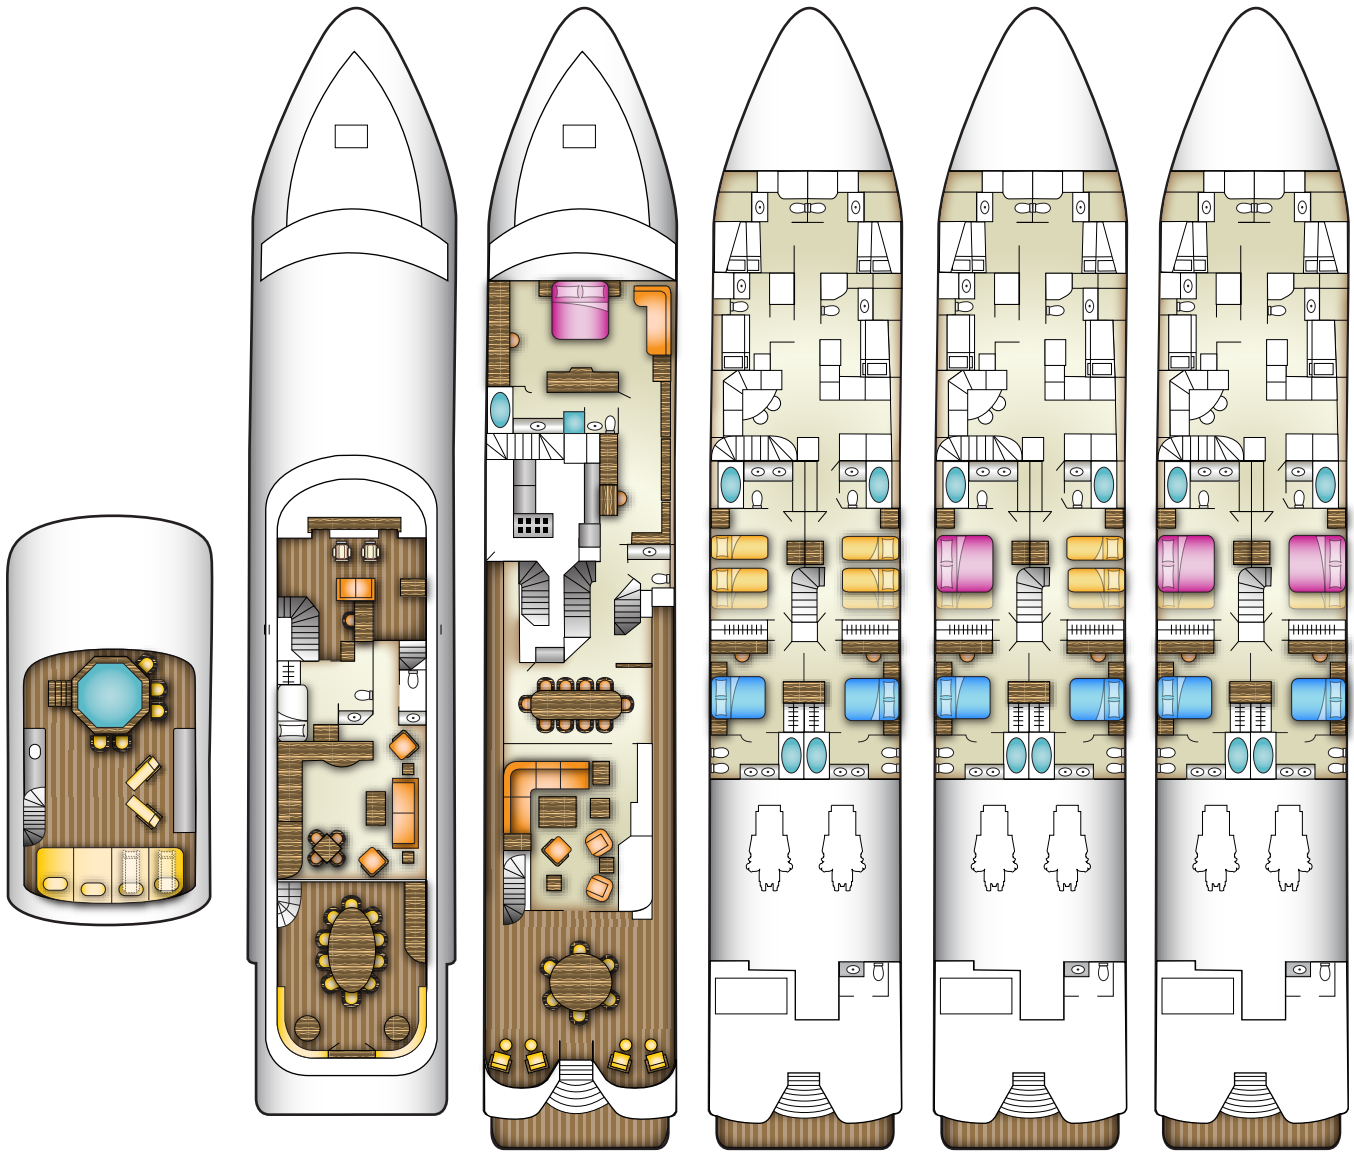

# Lady J

## 142' Palmer Johnson Motoryacht

LadyJ offers various options of bed configuration, accommodating 12 guests in 5 Staterooms.

**Option A**  
1 King  
2 Queens  
4 Singles  
2 Trundles

**Option B**  
2 Kings  
2 Queens  
2 Singles  
2 Trundles

**Option C**  
3 Kings  
2 Queens  
2 Trundles