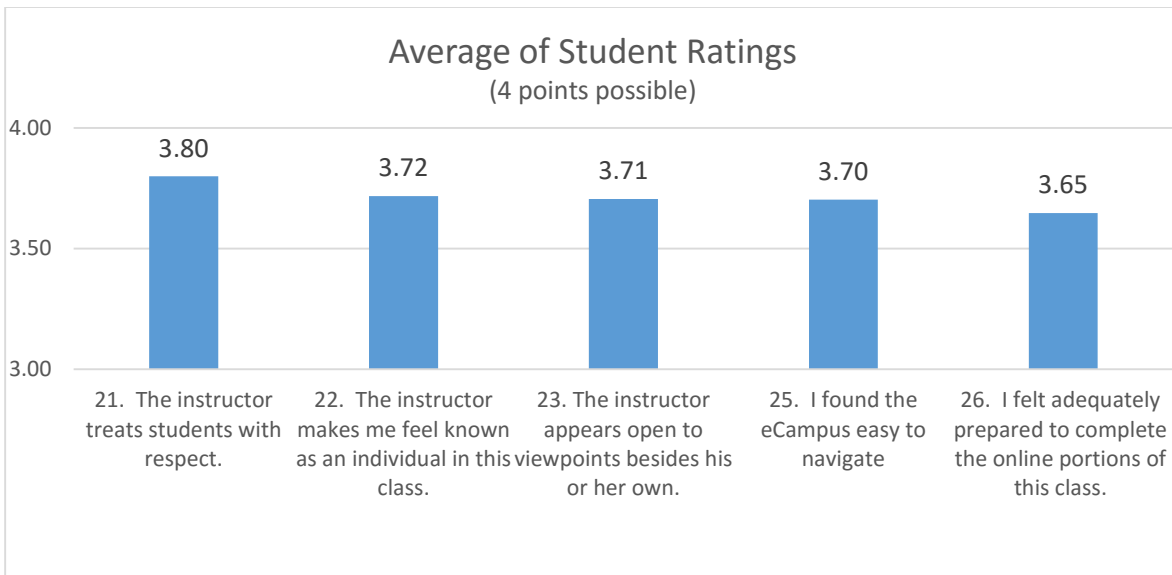

Course Evaluations, Fall 2016

All Undergraduate On-campus and Blended Courses

3299 Student Responses

Course Evaluations, Fall 2016

All Accelerated Undergraduate and Graduate Courses

1189 Student Responses