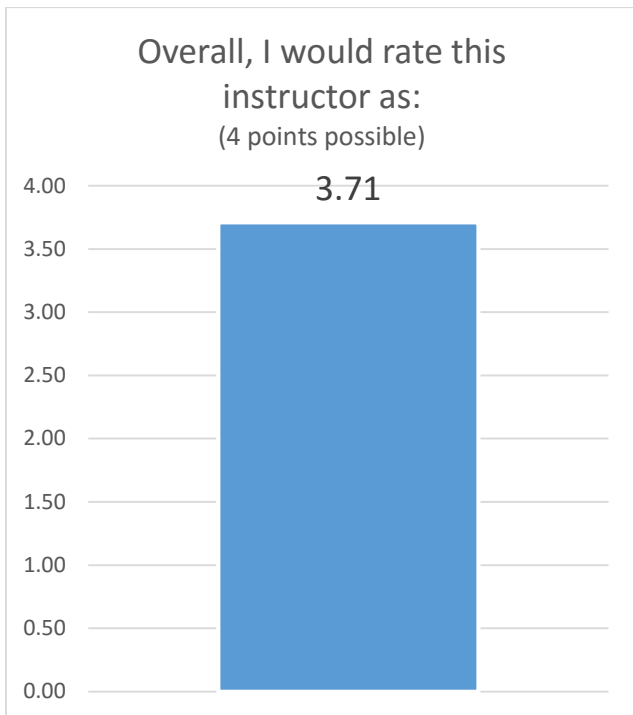

Course Evaluations, Fall 2016

All Undergraduate On-campus and Blended Courses

3299 Student Responses

Course Evaluations, Fall 2016

All Accelerated Undergraduate and Graduate Courses

1189 Student Responses