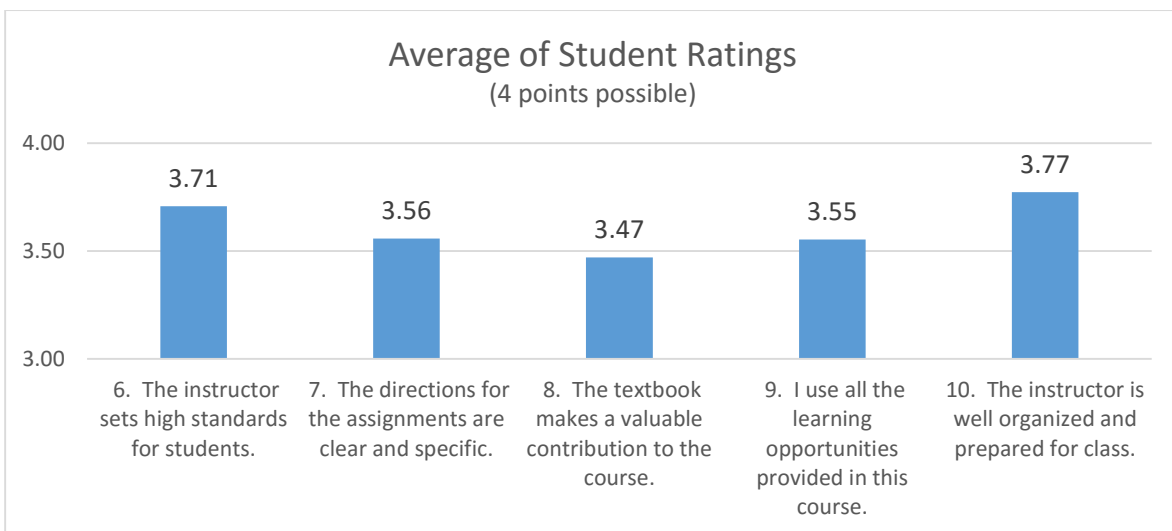

Course Evaluations, Fall 2016

All Undergraduate On-campus and Blended Courses

3299 Student Responses

Course Evaluations, Fall 2016

All Accelerated Undergraduate and Graduate Courses

1189 Student Responses