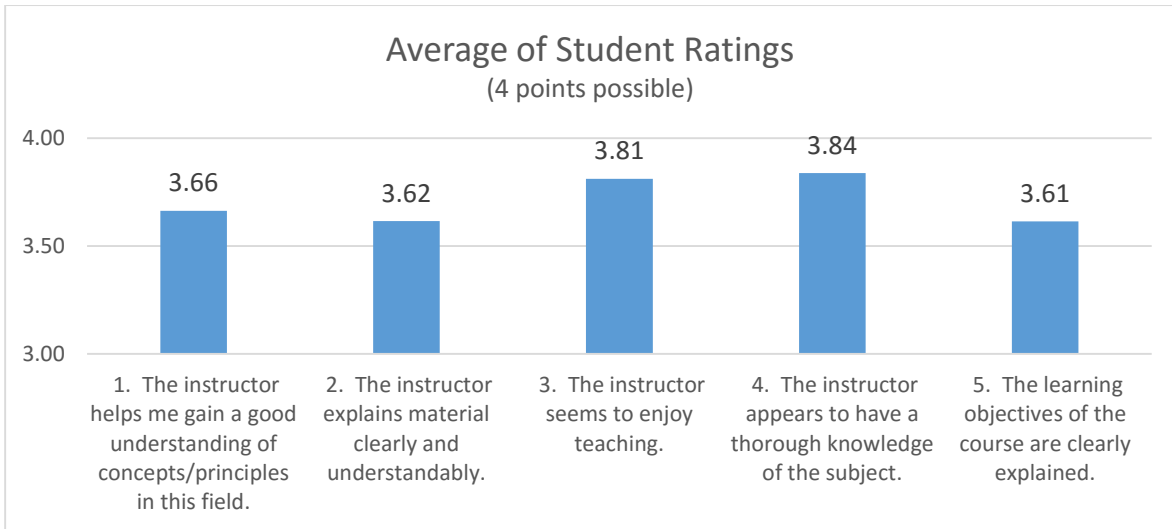

Course Evaluations, Fall 2016

All Undergraduate On-campus and Blended Courses

3299 Student Responses

Course Evaluations, Fall 2016

All Accelerated Undergraduate and Graduate Courses

1189 Student Responses