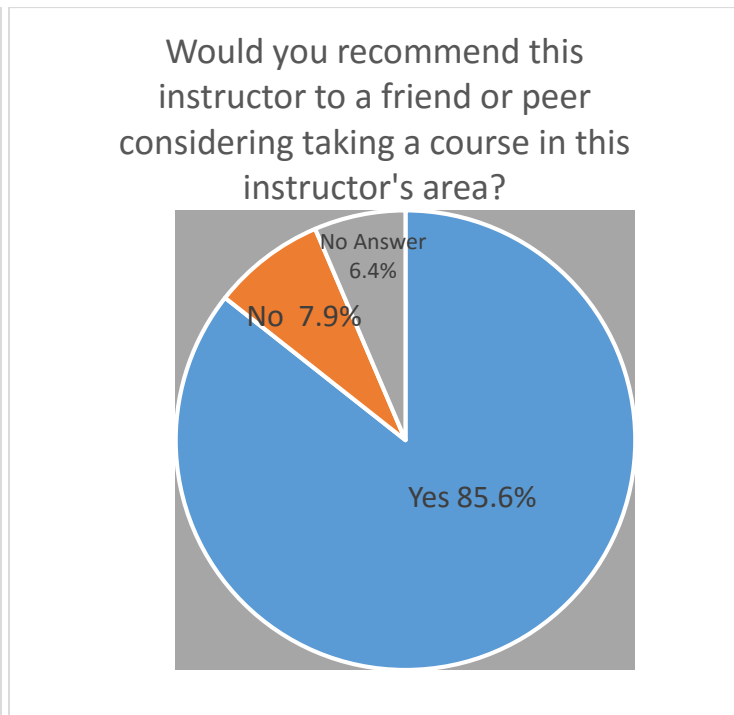

Course Evaluations, Fall 2016

All Undergraduate On-campus and Blended Courses

3299 Student Responses

Course Evaluations, Fall 2016

All Accelerated Undergraduate and Graduate Courses

1189 Student Responses