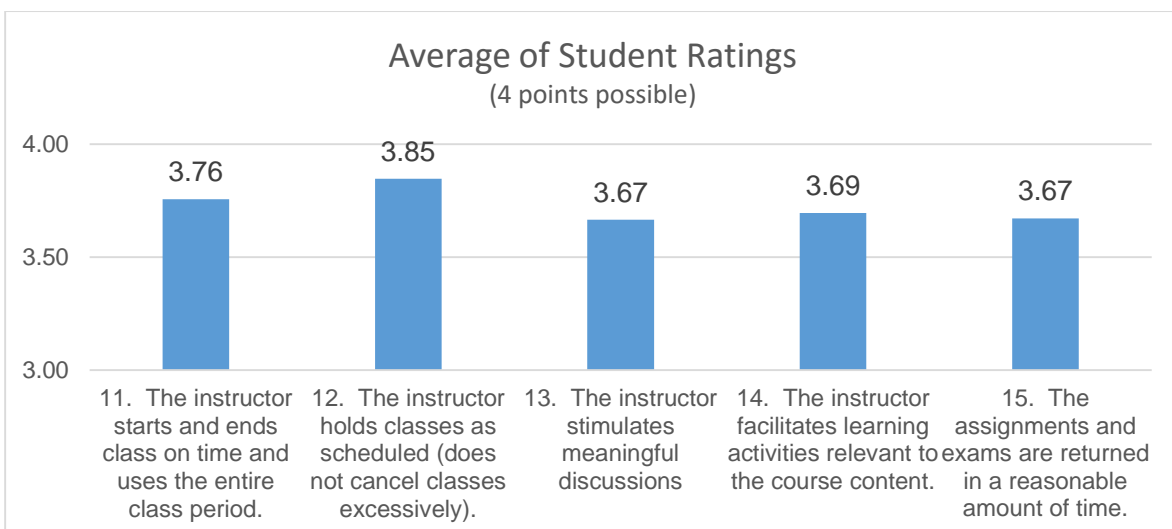

Course Evaluations, Fall 2016

All Undergraduate On-campus and Blended Courses

3299 Student Responses

Course Evaluations, Fall 2016

All Accelerated Undergraduate and Graduate Courses

1189 Student Responses