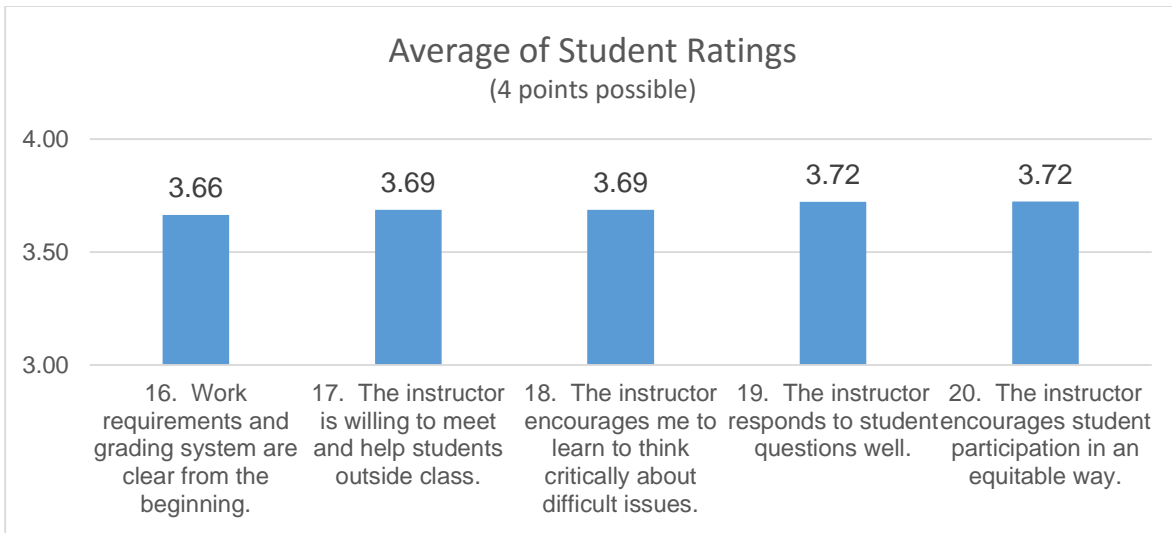

Course Evaluations, Fall 2016

All Undergraduate On-campus and Blended Courses

3299 Student Responses

Course Evaluations, Fall 2016

All Accelerated Undergraduate and Graduate Courses

1189 Student Responses