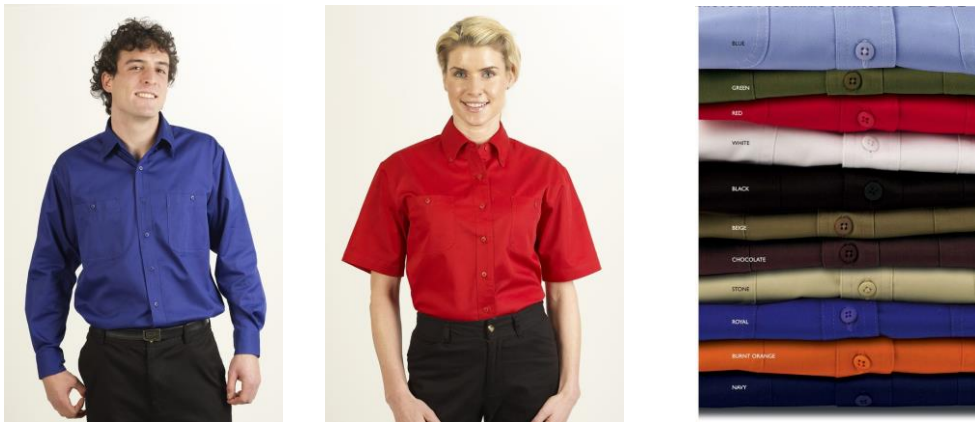

AWCA EMBROIDERED CLOTHING LINE

The Alberta wildlife Carving Association is pleased to offer our Embroidered Clothing Line to our members and friends. To place an order, please specify the Item Name, Style #, Colour, Size and Quantity Please Email the information to Wayne Olsen at lwolsen@shaw.ca Orders can be placed between Aug 15 and Oct 15 for delivery in November. Members can also place their order at the Tuesday Night Classes Up to Oct 15. Payment is due at time of order. Please make checks payable to A.W.C.A. If this is an internet order or out of town, please mail Payment to:

A.W.C.A.

#295 52467-RRD 225

Sherwood Park, Ab.

T8A 4S1

If shipping is required, please add $20.00 to cover cost of Mailing.

ITEM: SHIRTS- LONG SLEEVE-65% Polyester35% Cotton

TEXX = Style **MS601(men)** Size S M L XL 2XL 3XL 4XL 5XL QTY _____ **$35**

*** L, XL, 2XL, 3XL AVAILIBLE IN TALL***

Colors: Blue, Green, Red, White, Black, Beige, Stone, Royal, Navy

Style **LD601(women)** Size XS S M L XL 2XL _____ **$35**

Colors: Blue, Green, Red, White, Black, Beige,

Stone, Royal, Navy