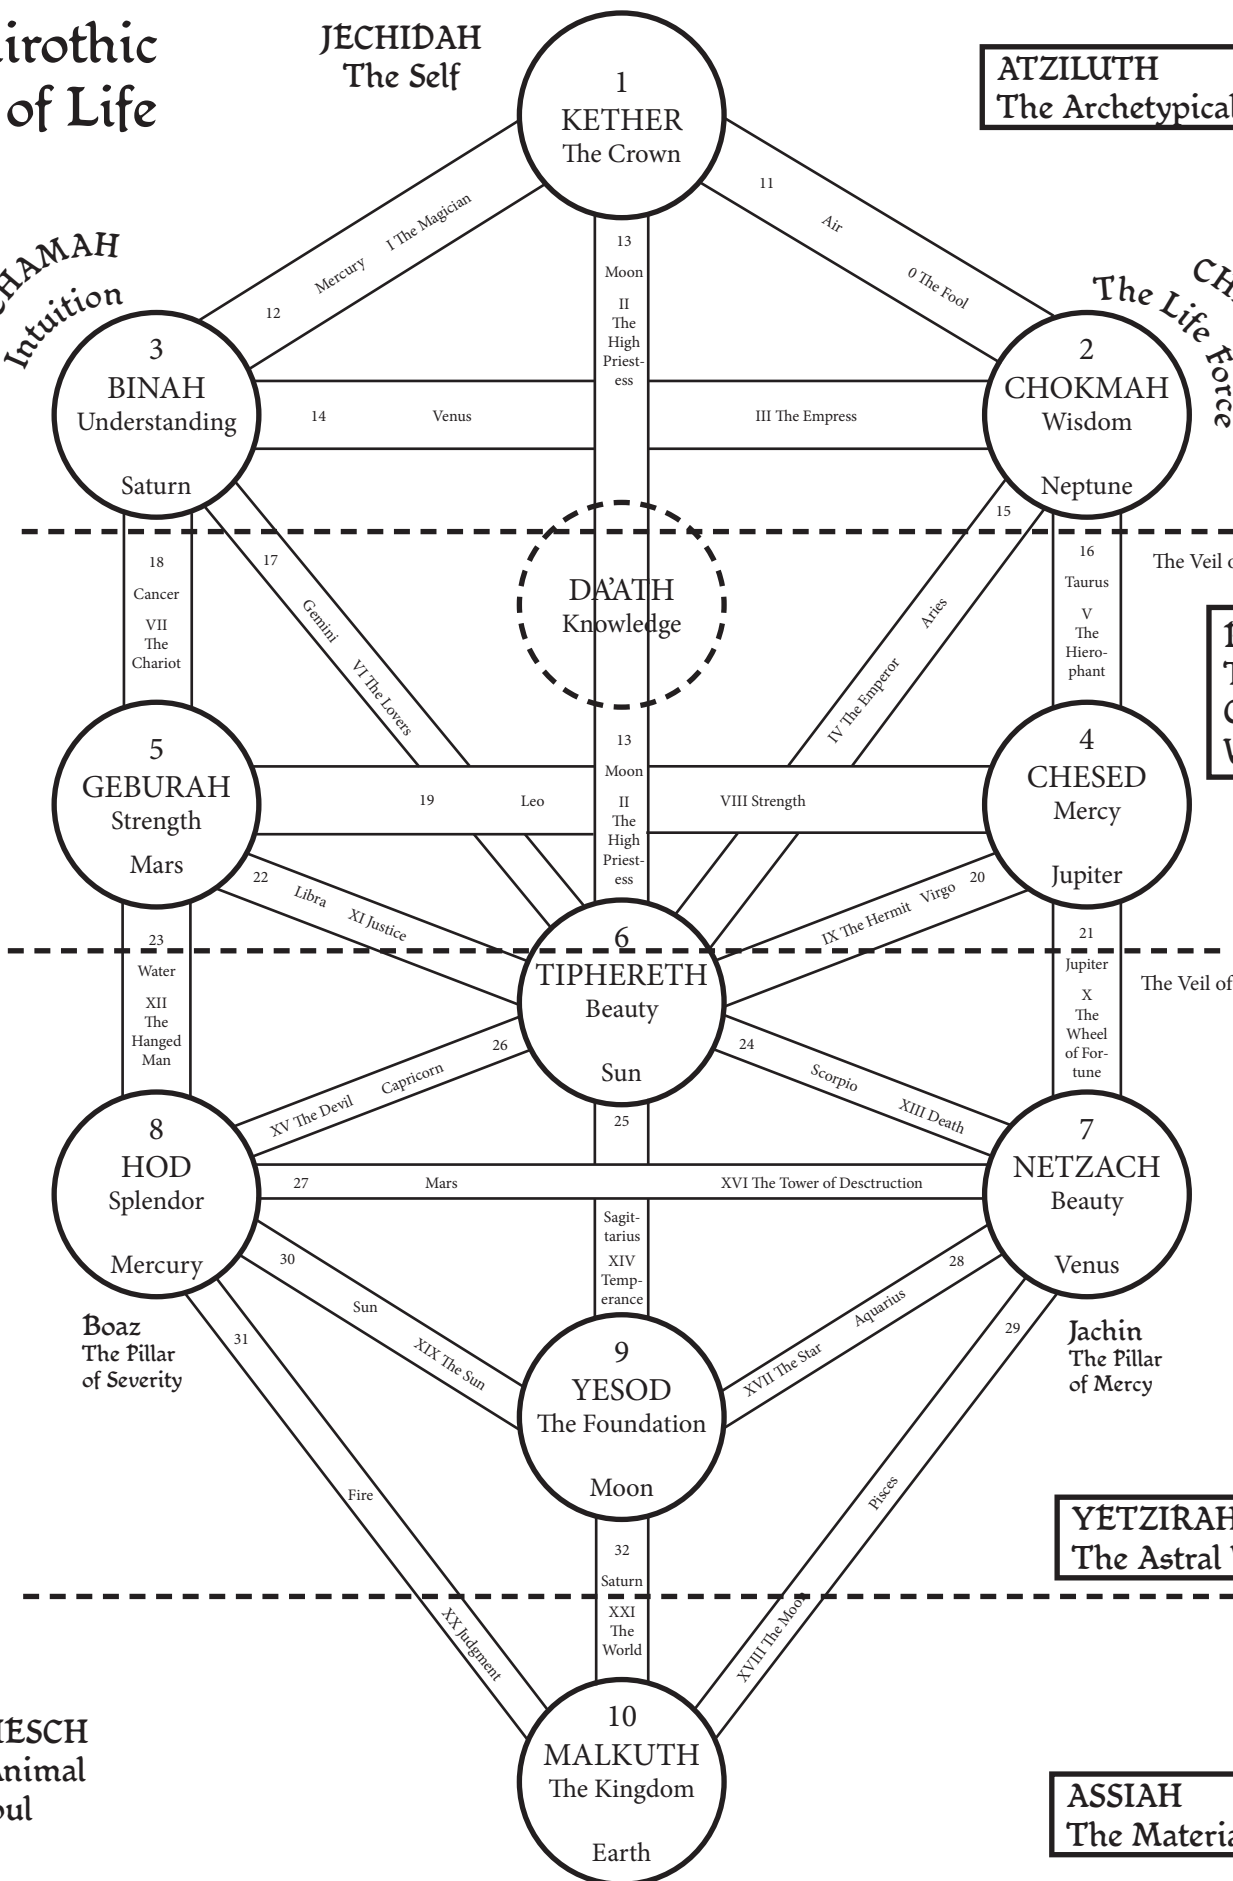

The Sephirothic Tree of Life

Ain Soph Aur (The Boundless Light)

Ain Soph (The Boundless)

Ain (Nothing)

The Negative Veils

AT'ZILUTH
The Archetypical World

JECHIDAH
The Self

NESSHAMAH
Intuition

CHIAH
The Life Force

The Intellect

BRIAH
The Creative World

The Veil of Paroketh

YETZIRAH
The Astral World

NEPHECH
The Animal Soul

ASSIAH
The Material World

The Pillar of Beneficence

The Qliphothic Tree of Anti-Life

Ain Soph Aur (The Boundless Light)

Ain Soph (The Boundless)

Ain (Nothing)

The Negative Veils

ATZILUTH
The Archetypal World