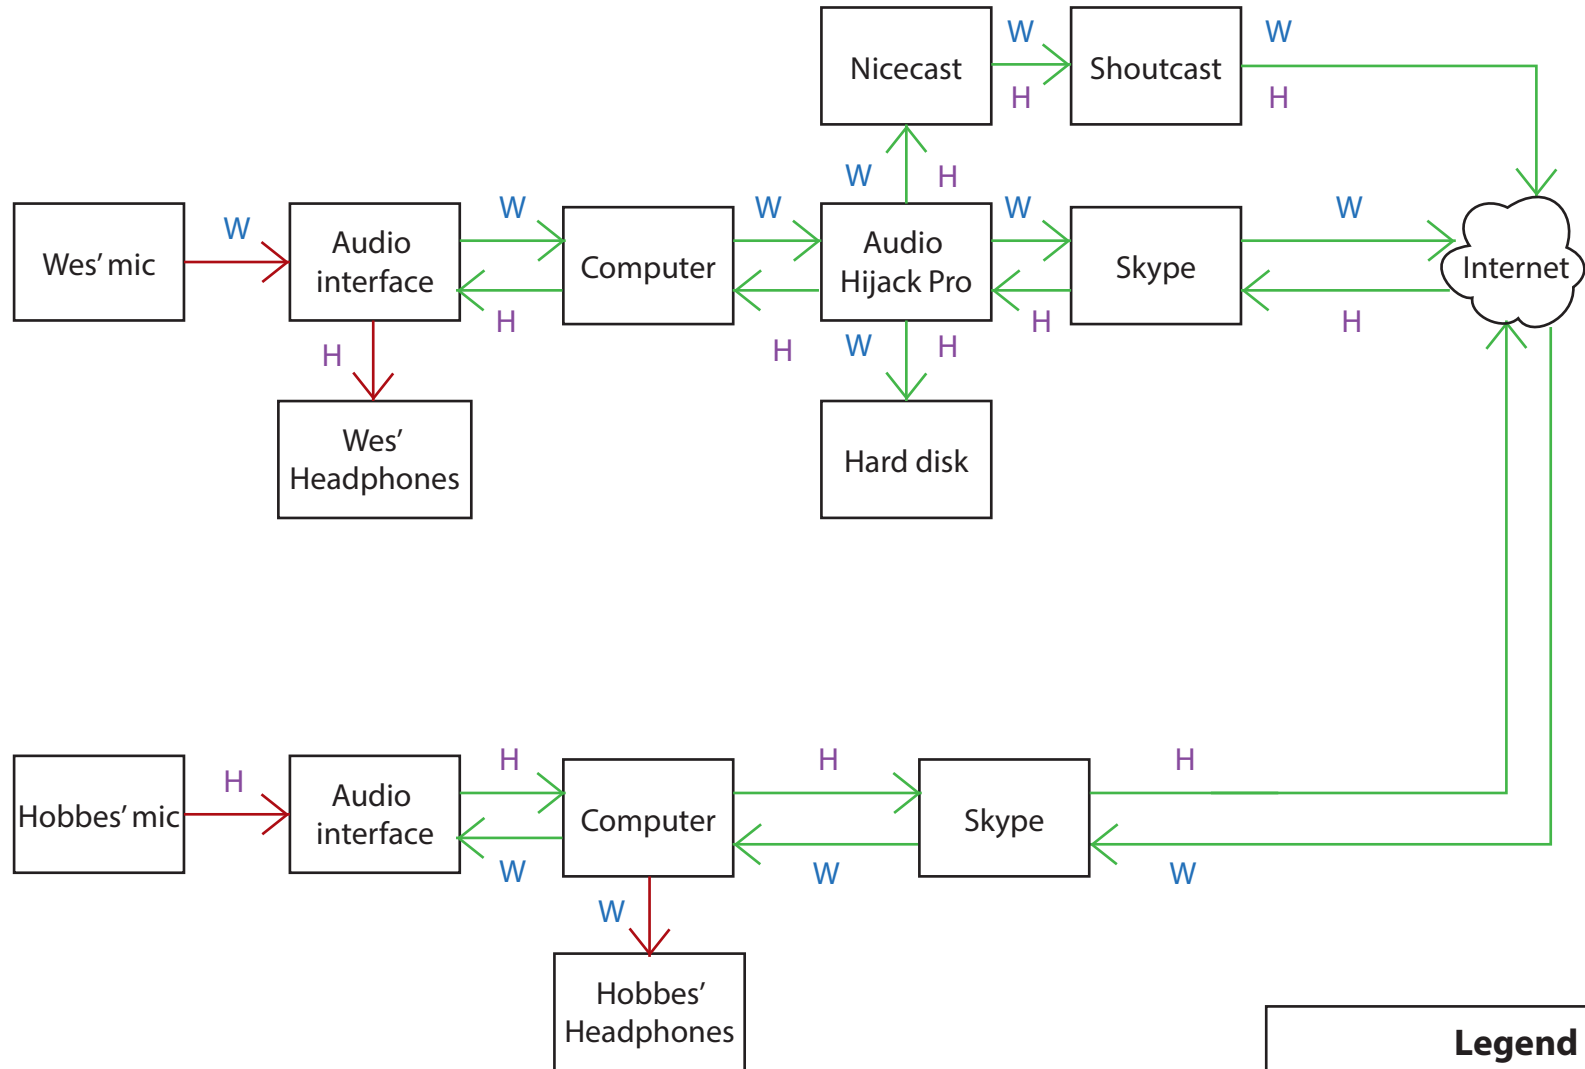

# Audio Signal Flow of the Late Night Geekery Podcast

**Legend**

Wes' audio signal    W →

Hobbes' audio signal    H →

Analog audio signal    →

Digital audio signal    →