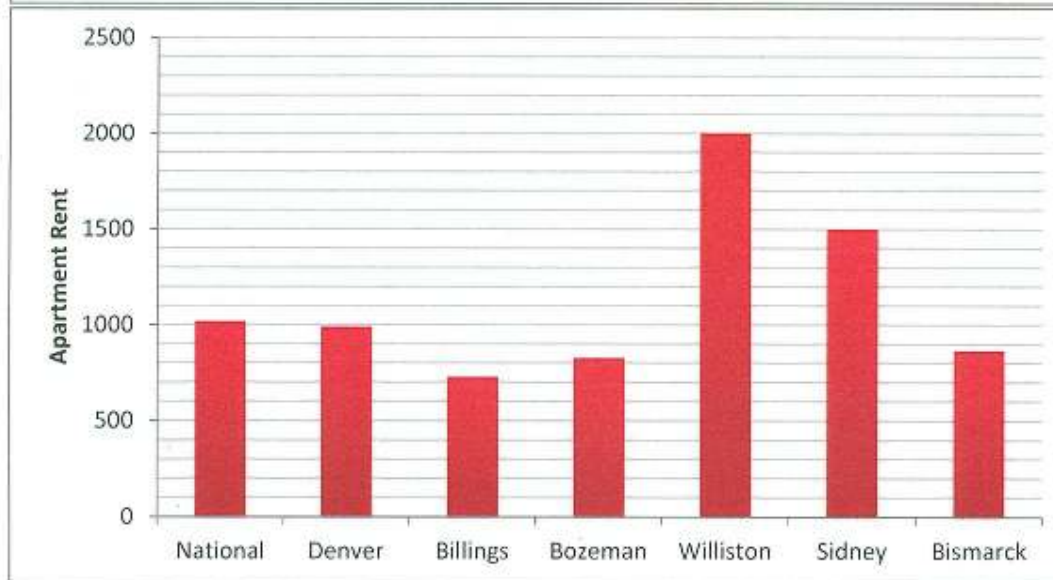

**RICHLAND ECONOMIC
DEVELOPMENT CORP.**

**But... How DO
we
compare???**

Tel: 406-482-4679

Email: redc@midrivers.com

1060 S. Central Ave

Suite 3.

Sidney, MT 59270

These graphs were designed to show the correlation between different communities and the nation when comparing living costs. None of the prices account for taxes (State or Federal) The information concerning each listed community was compiled in our office and the national numbers were found on the US Census and www.numbeo.com. We hope you find these helpful as you look to do business in Richland County.