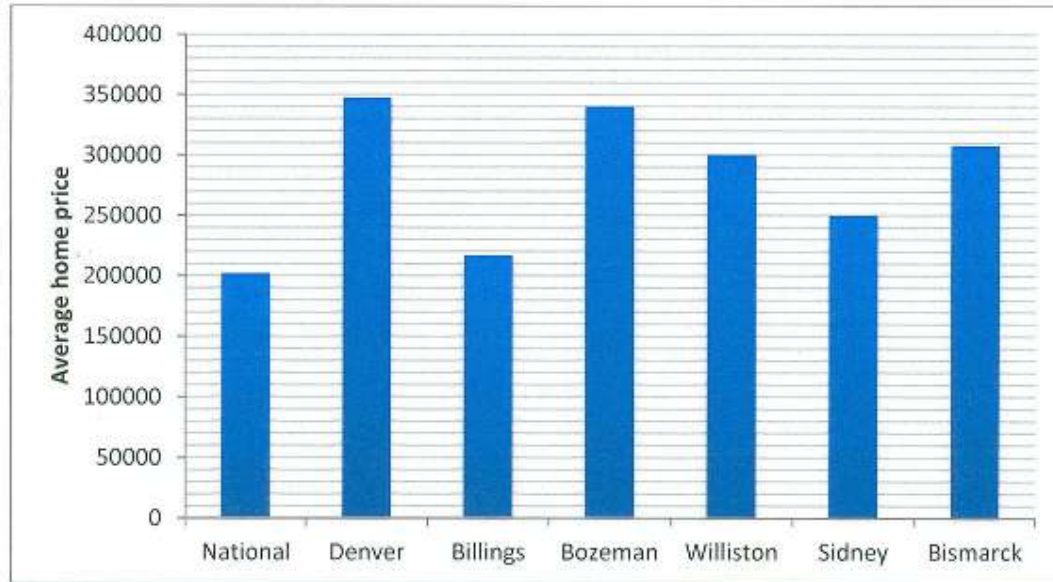

**RICHLAND ECONOMIC
DEVELOPMENT CORP.**

**But... How DO
we
compare???**

Tel: 406-482-4679

Email: redc@midrivers.com

1060 S. Central Ave

Suite 3.

Sidney, MT 59270

These graphs were designed to show the correlation between different communities and the nation when comparing living costs. None of the prices account for taxes (State or Federal) The information concerning each listed community was compiled in our office and the national numbers were found on the US Census and www.numbeo.com. We hope you find these helpful as you look to do business in Richland County.