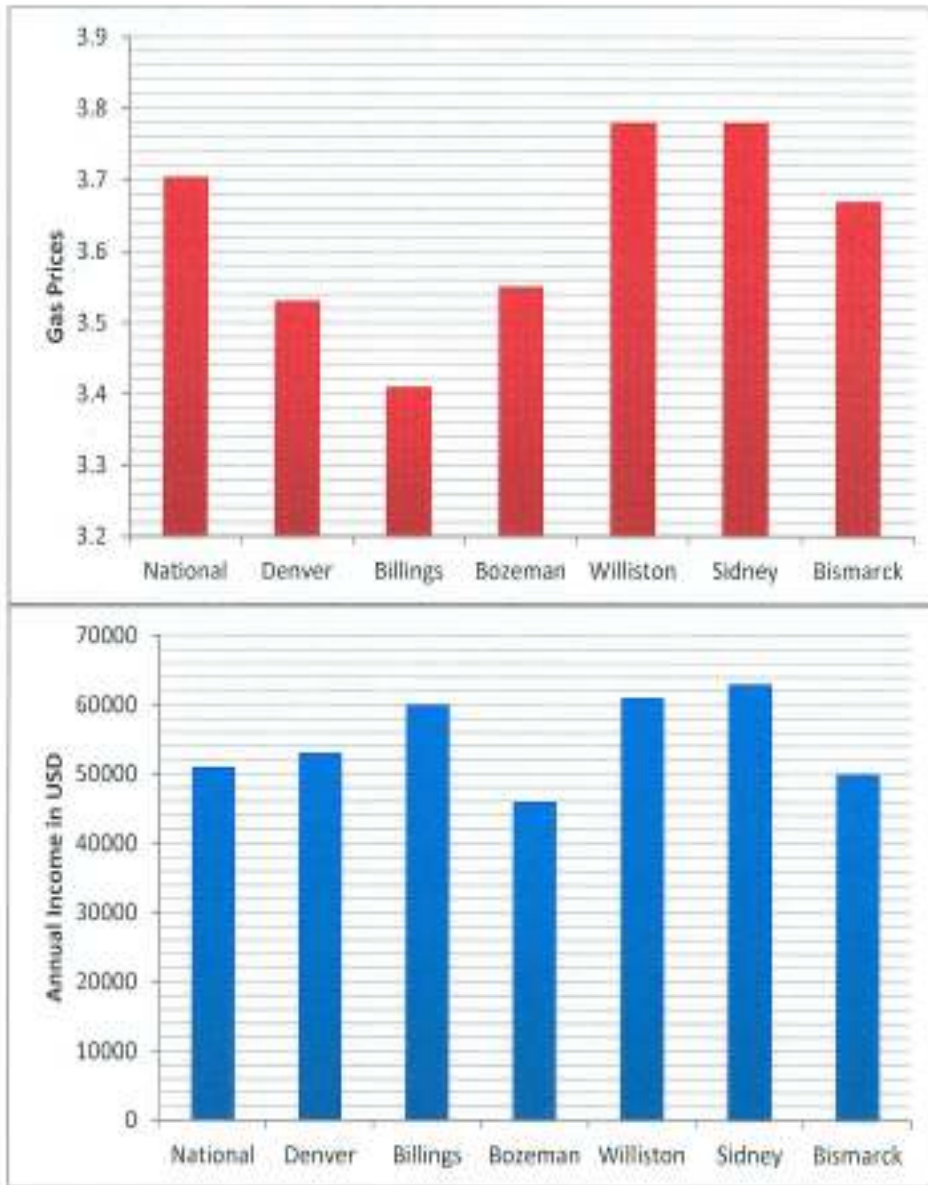

**RICHLAND ECONOMIC
DEVELOPMENT CORP.**

**But... How DO
we
compare???**

Tel: 406-482-4679

Email: redc@midrivers.com

1060 S. Central Ave

Suite 3.

Sidney, MT 59270

These graphs were designed to show the correlation between different communities and the nation when comparing living costs. None of the prices account for taxes (State or Federal) The information concerning each listed community was compiled in our office and the national numbers were found on the US Census and www.numbeo.com. We hope you find these helpful as you look to do business in Richland County.