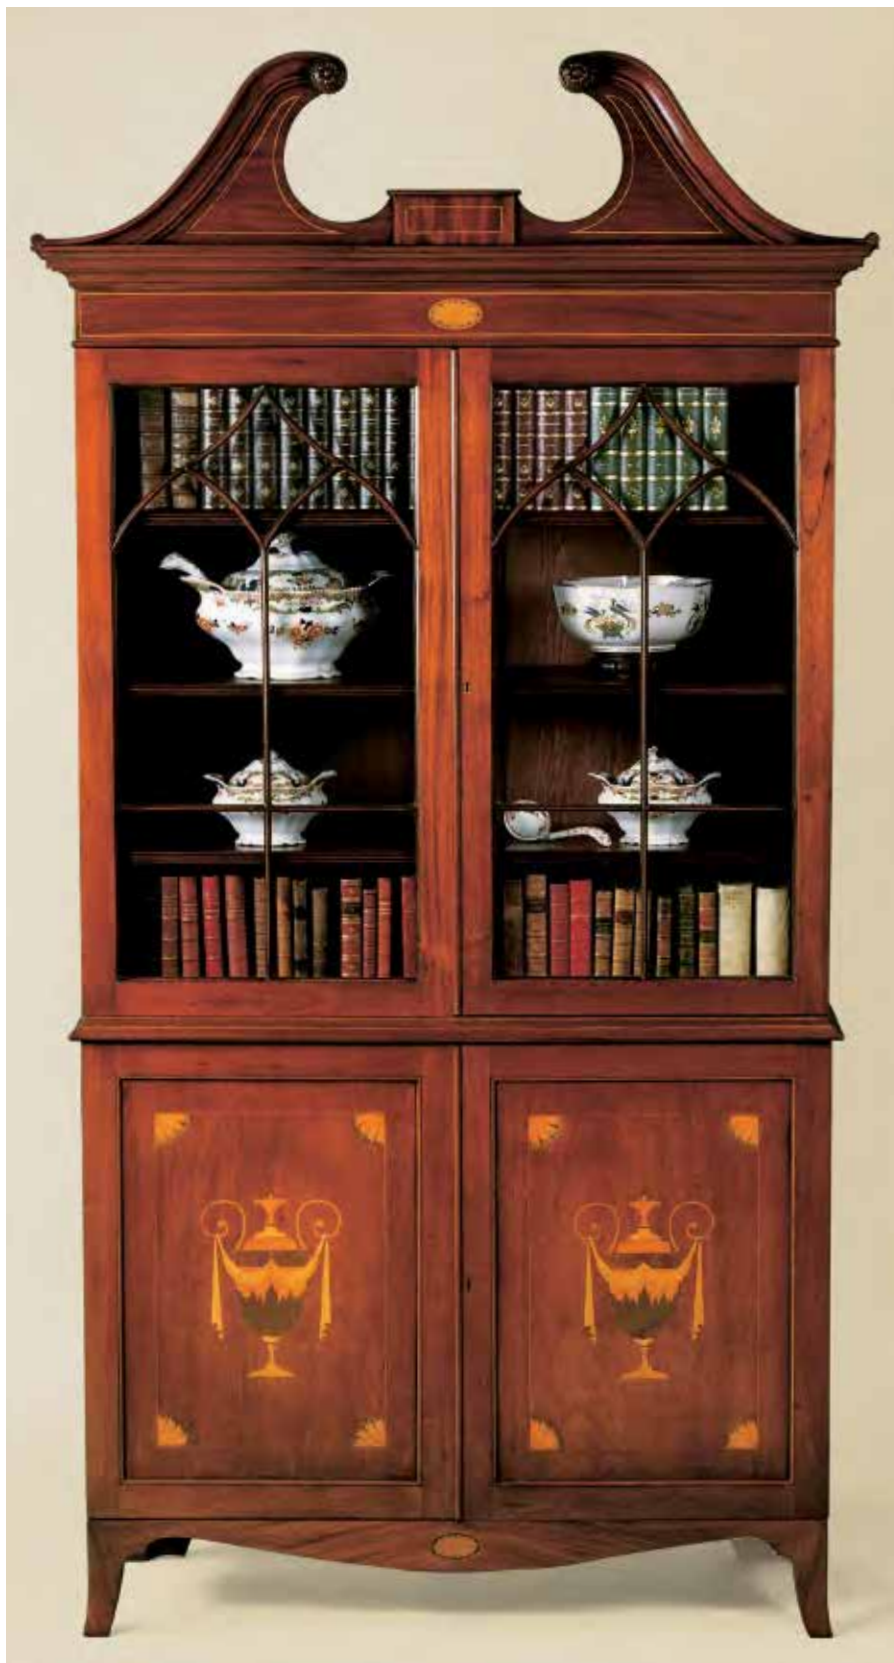

As shown: 46W x 22D x 94H

*Custom sizes and designs available*

Double Dome Bureau Bookcase  
with Cross-Grain Moulding  
Shown in walnut  
Item #3710

As shown: 44W x 37D x 90H

*Custom sizes and designs available*

Country Chippendale  
Secretary  
In English oak  
Item #2282  
45W x 22D x 90H

Sheraton Corner Cabinet  
with Boxwood Inlays  
In mahogany  
Item #2413

45W x 26D x 81H

Sheraton Bookcase  
Shown in mahogany  
Item #2408

As shown: 44W x 17D x 90H  
Custom sizes and designs available

Bookcase on Cabriole  
Leg Stand  
Shown in yew wood  
Item #2331

As shown: 43W x 19D x 78H

Also available in walnut

*Custom sizes and designs available*