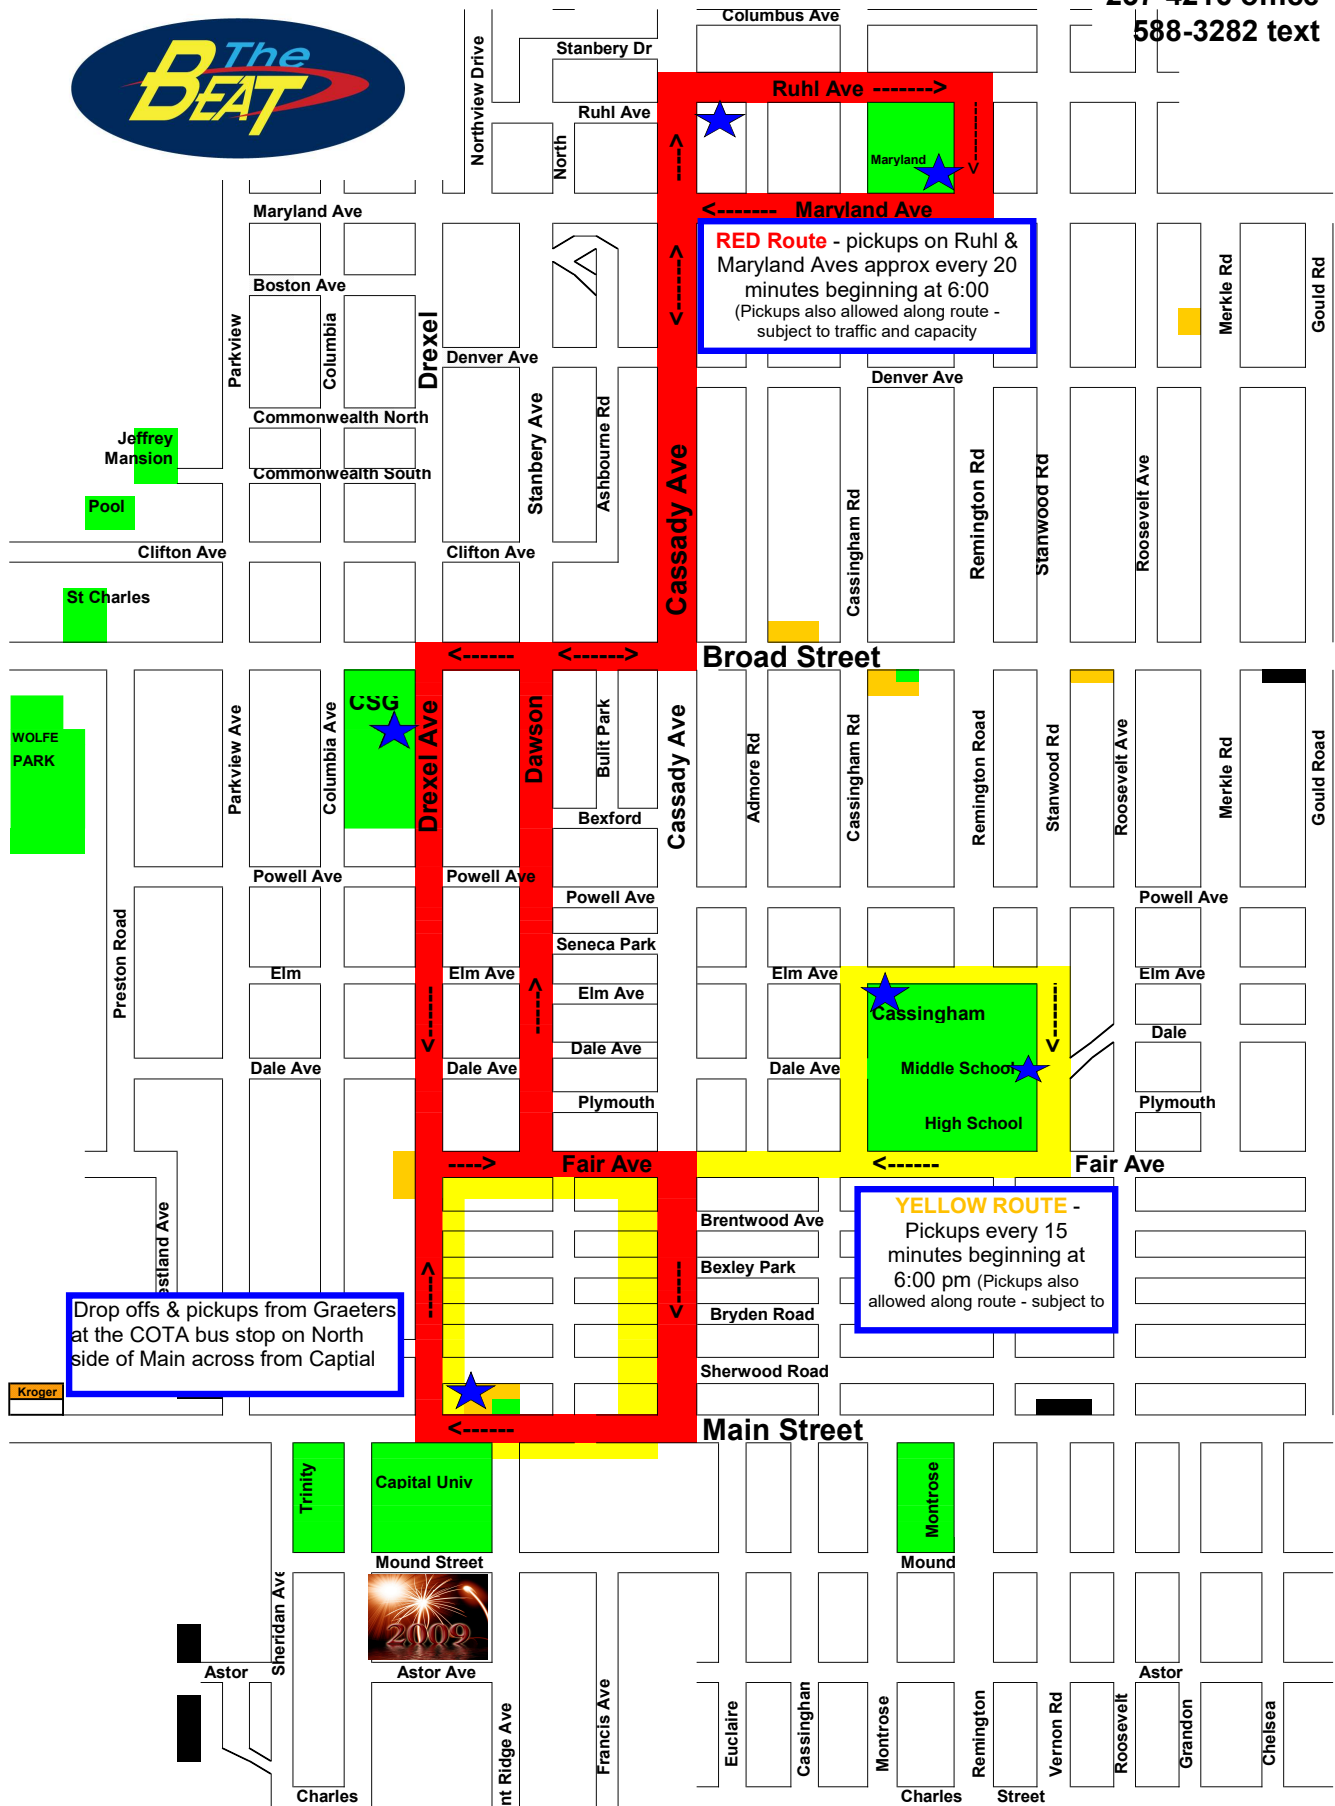

July 4th 2019 - Shuttle Route-6:00 to 11:15 pm

bexleybeat@wowway.com

237-4216 office

588-3282 text

Drop offs & pickups from Graeters at the COTA bus stop on North side of Main across from Capital

RED Route - pickups on Ruhl & Maryland Aves approx every 20 minutes beginning at 6:00 (Pickups also allowed along route - subject to traffic and capacity)

YELLOW ROUTE - Pickups every 15 minutes beginning at 6:00 pm (Pickups also allowed along route - subject to)