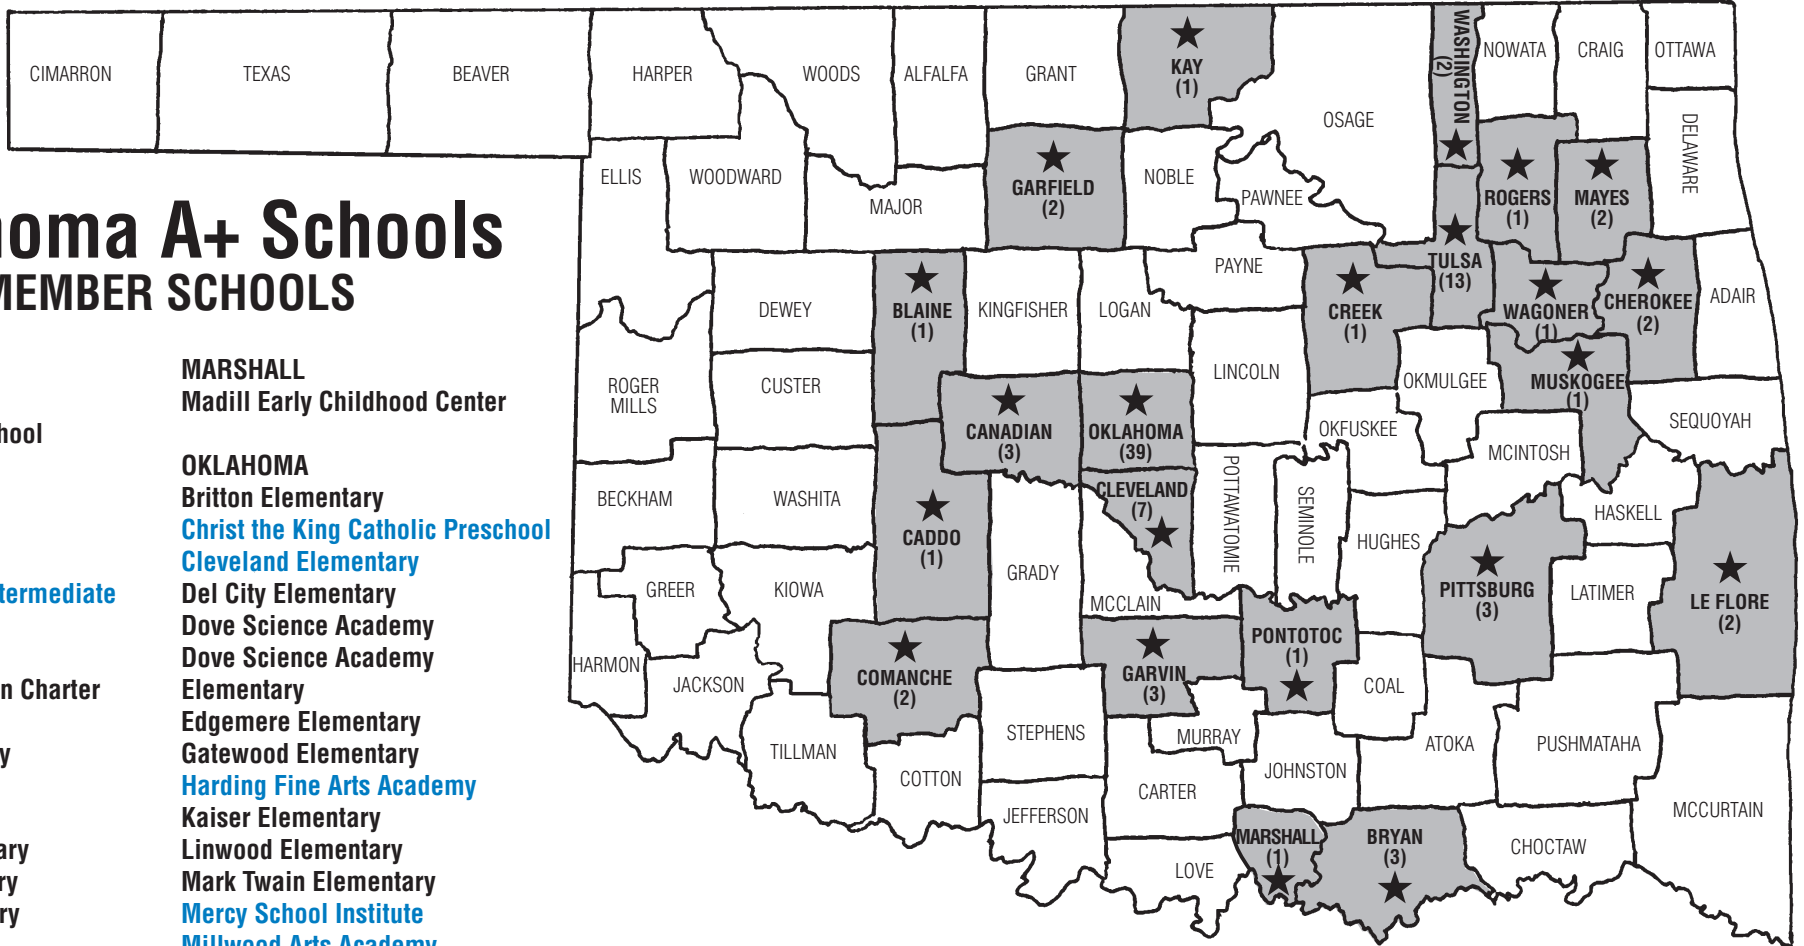

- WASHINGTON**
Jane Phillips Elementary
Wilson Elementary
- Demonstration School*
See the OKA+ website for a full list of schools, including Associates and Alumni.

Oklahoma A+ Schools[®]
engaging curious minds

Aug. 2018 • www.okaplus.org

OKA+

Oklahoma A+ Schools[®]
engaging curious minds

Aug. 2018 • www.okaplus.org

Oklahoma A+ Schools

MEMBER SCHOOLS

BRYAN
Silo Elementary
Silo Junior High School
Silo High School

CANADIAN
Central Elementary
Mustang Horizon Intermediate

CHEROKEE
Cherokee Immersion Charter School
Heritage Elementary

CLEVELAND
Briarwood Elementary
Jefferson Elementary
Lakeview Elementary
Lincoln Elementary
Madison Elementary
Monroe Elementary

COMANCHE
Flower Mound School