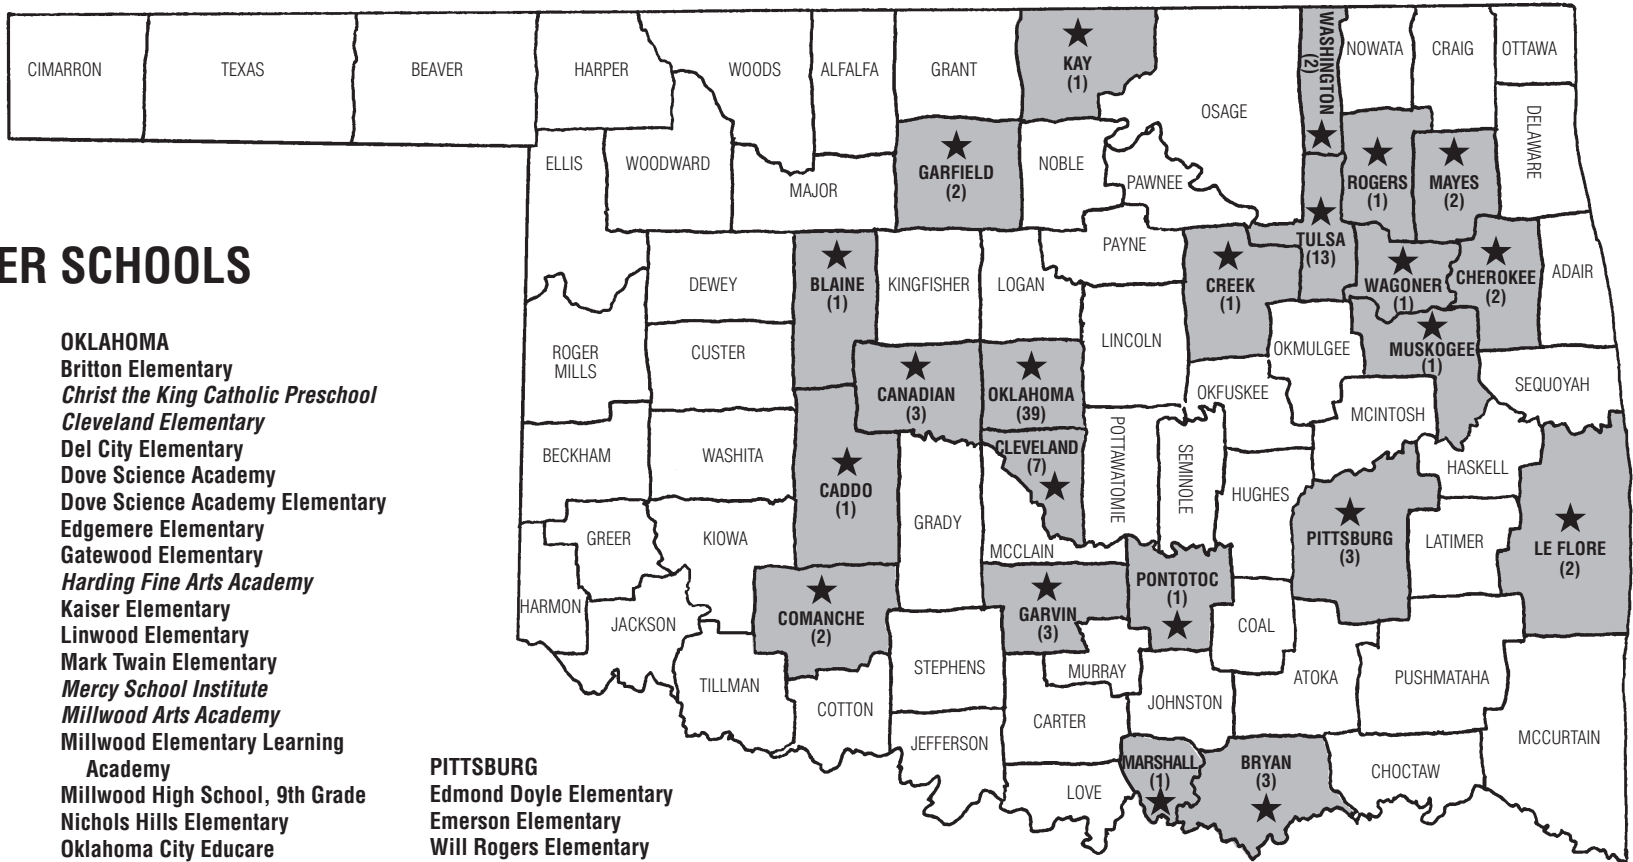

WASHINGTON
Jane Phillips Elementary
Wilson Elementary

Demonstration School
See the OKA+ website for a full list of schools, including Associates and Alumni.

Oklahoma A+ Schools®
engaging curious minds

Oklahoma A+ Schools®

MEMBER SCHOOLS

- BRYAN**
Silo Elementary
Silo Junior High School
Silo High School
- CANADIAN**
Central Elementary
Mustang Horizon Intermediate
- CHEROKEE**
Cherokee Immersion Charter School
Heritage Elementary
- CLEVELAND**
Briarwood Elementary
Jefferson Elementary
Lakeview Elementary
Lincoln Elementary
Madison Elementary
Monroe Elementary
- COMANCHE**
Flower Mound School
- CREEK**
Freedom Elementary
- GARFIELD**
Carver Early Childhood Center
Emerson Middle
- LE FLORE**
Howe Elementary
Howe High School
- MARSHALL**
Madill Early Childhood Center