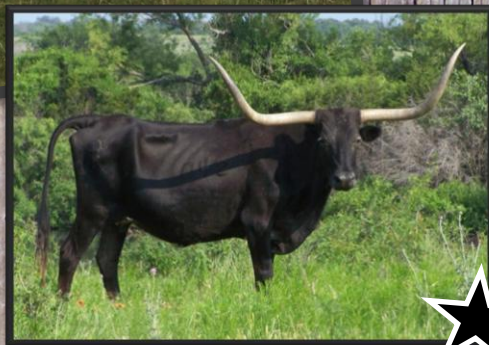

FC Gone 'N Done It

D.O.B. 09/17/08

Superior

Sire: Phenomenon

Doherty 698

BG'S Rough 'N Rowdy

Dam: Know I Can

Bet I Can

Dam: Know I Can

Embryo transfer daughter of the legendary Phenomenon and the great producing Know I Can. If you study the horn producing herds of Bob Loomis and the late J.L. Collier you will find these genetics thru out their herds. She was haltered and shown as a heifer. She has two teats that are fused together but milks well and raises a fat calf. August 7, 2017 by Drag A Mile heifer calf at side, \$4,000 for the pair. Heifer calf will be available at weaning.