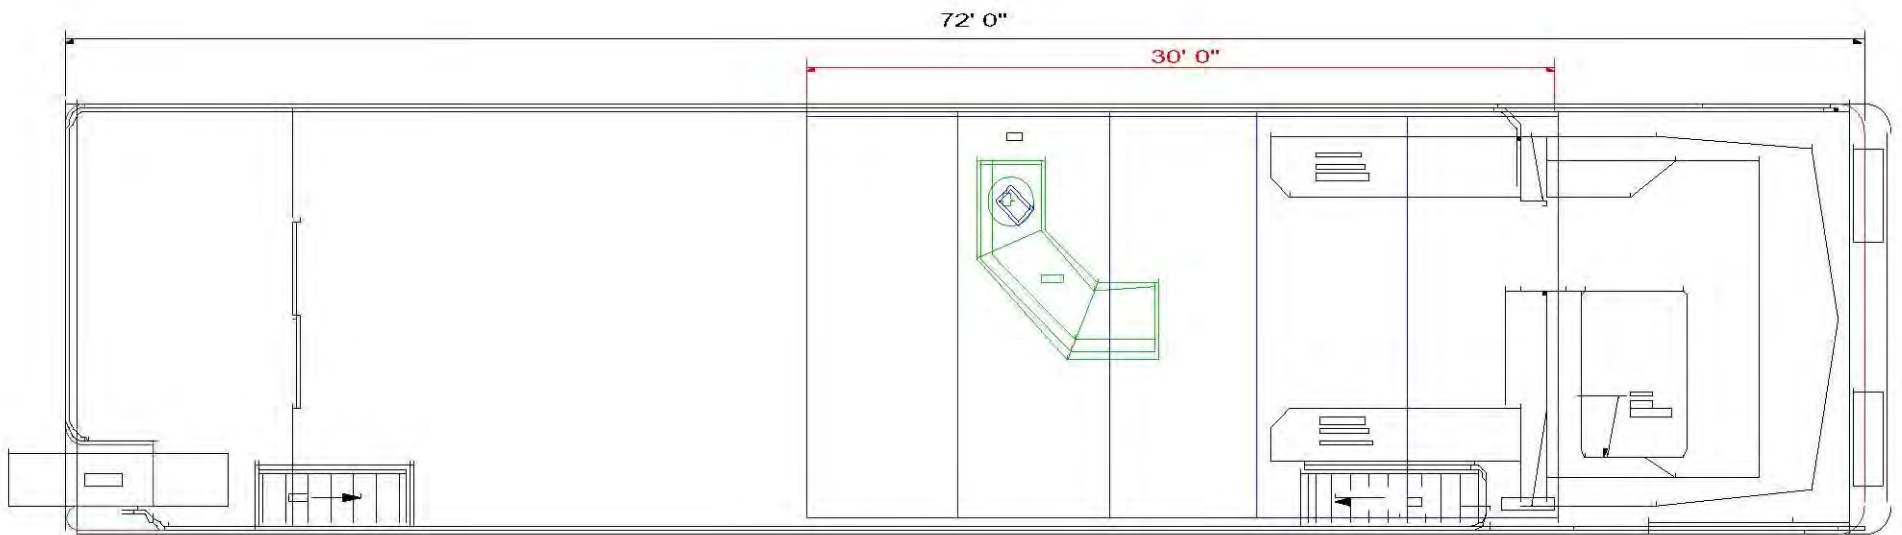

Canyon Cabana — Main Deck 18' x 75'

Canyon Cabana — Top Deck 18' x 75'