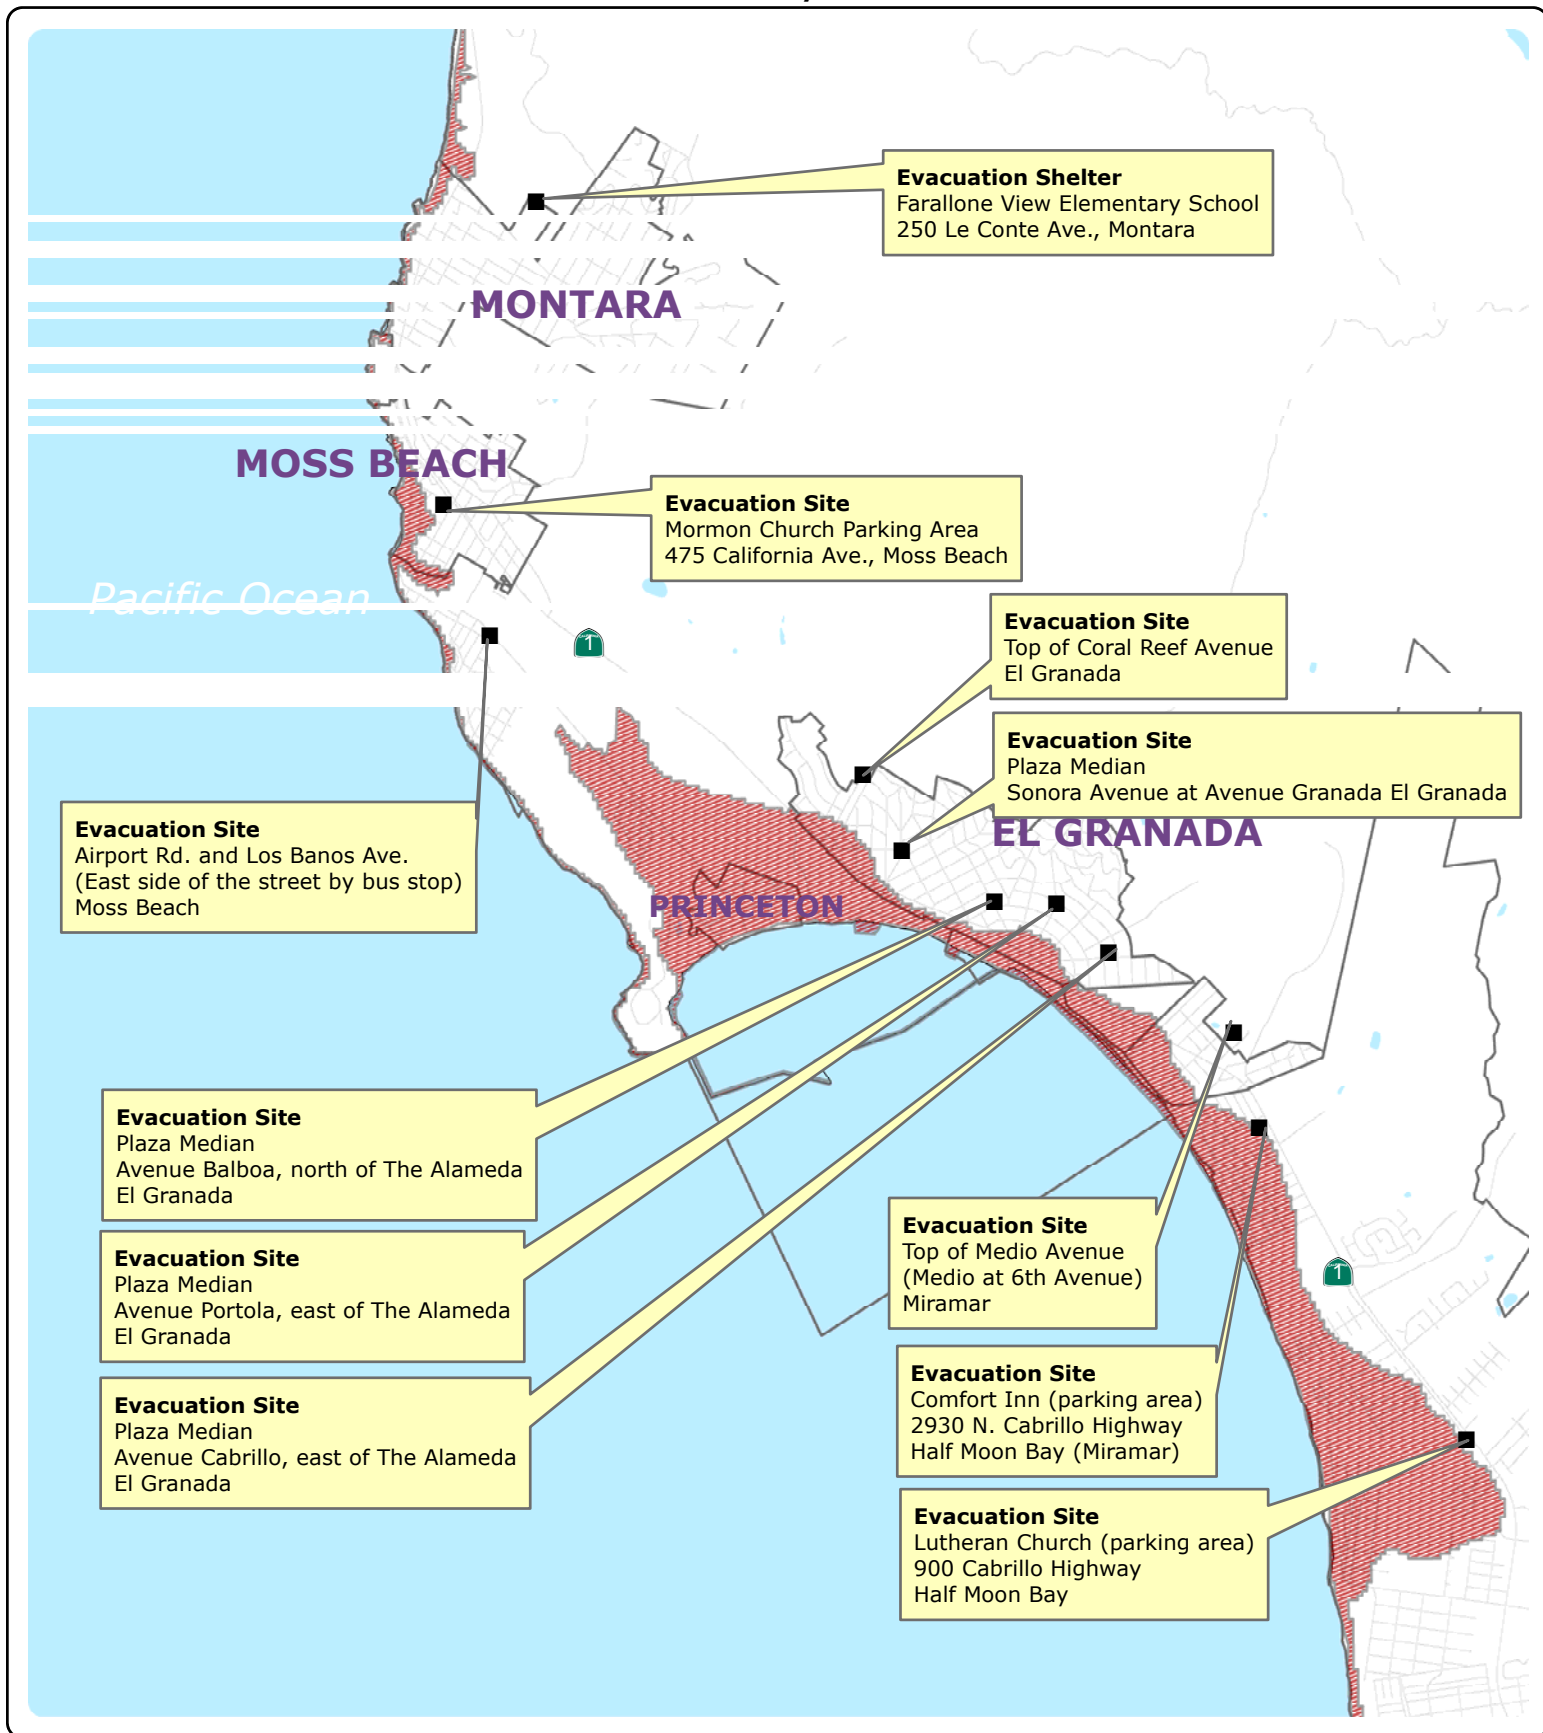

# Attachment L

## Tsunami Evacuation Sites & Shelters San Mateo County North Coast Area

### Legend

- Evacuation Sites/Shelters
- Tsunami Hazard Zone