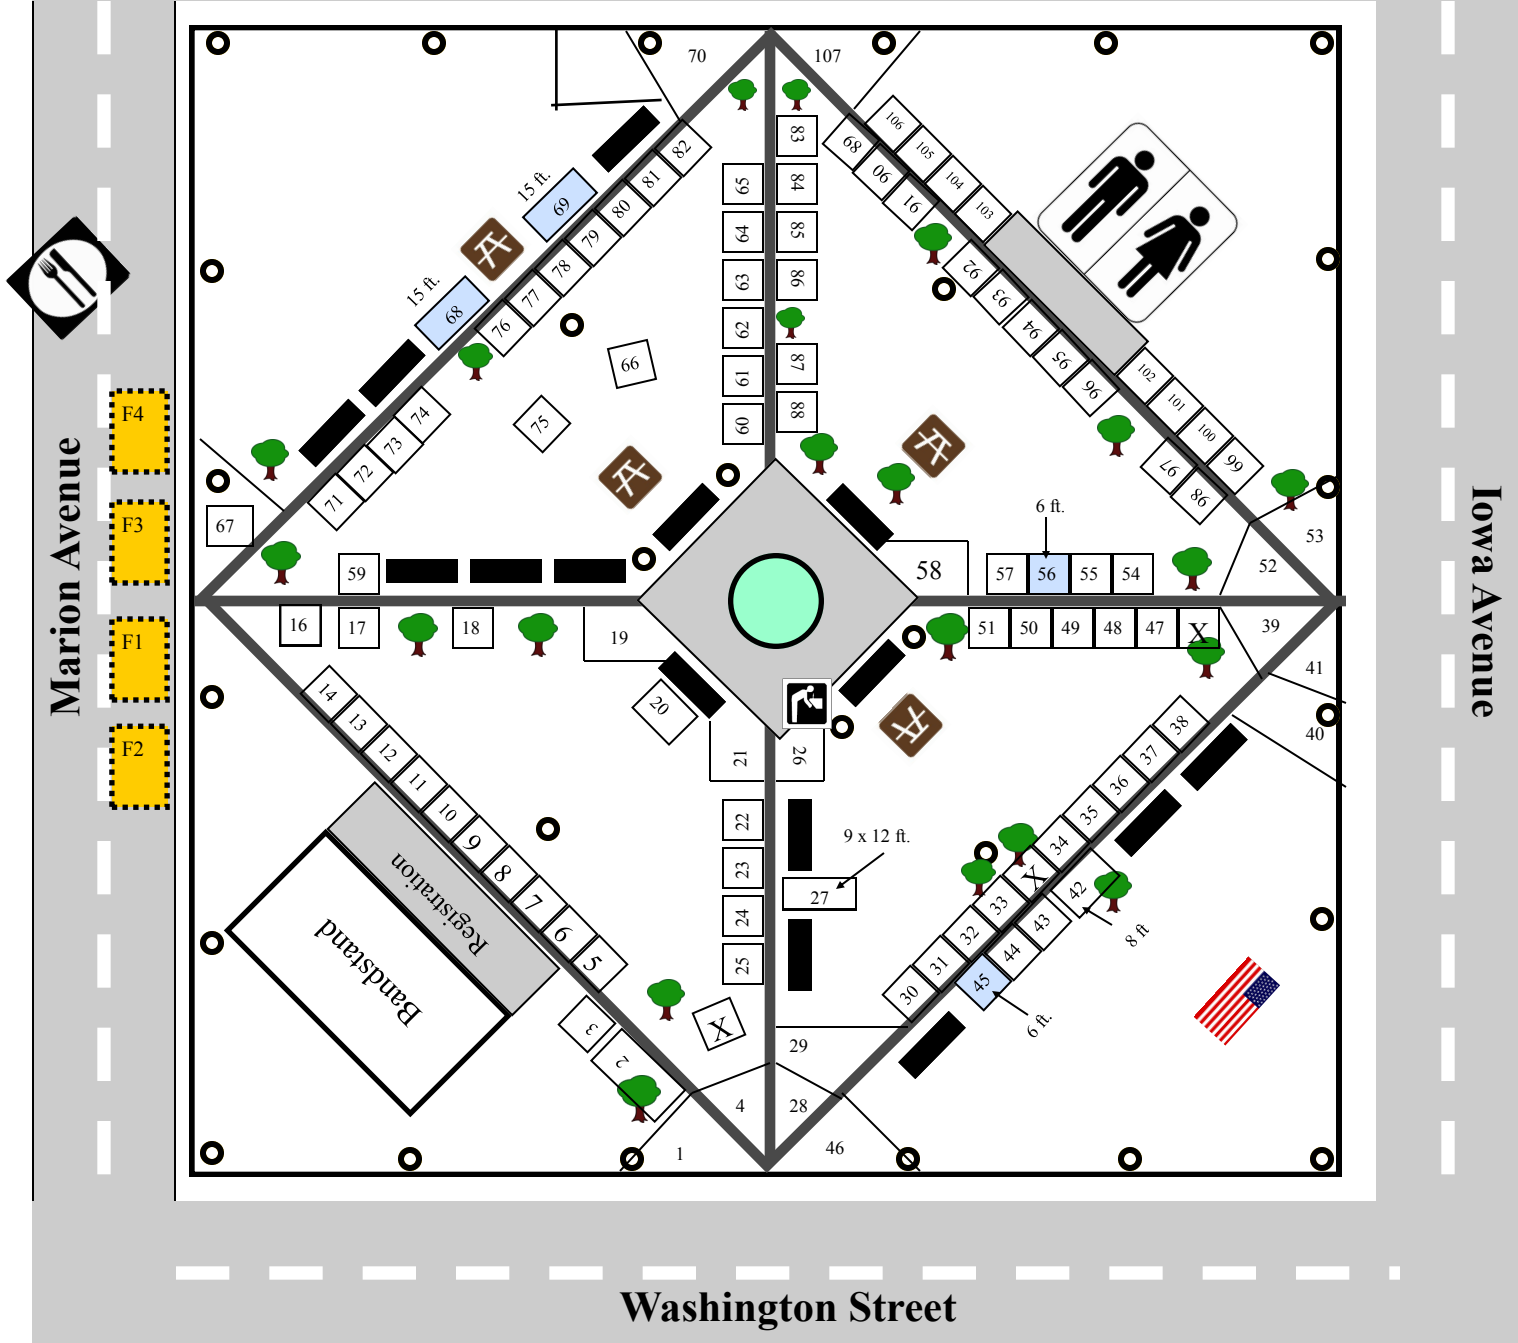

Craft Fair Map

Main Street

Washington Street

The standard booth size is 10ft. X 10ft.

Light Poles have electric outlets

Trees

Park Bench

Odd shaped booth spaces (prices vary)

Picnic Table

Water Fountain has water spigot for hose attachment

Food Vendors

**Created by and property of the
Washington Chamber of Commerce**

Updated 9/6/14