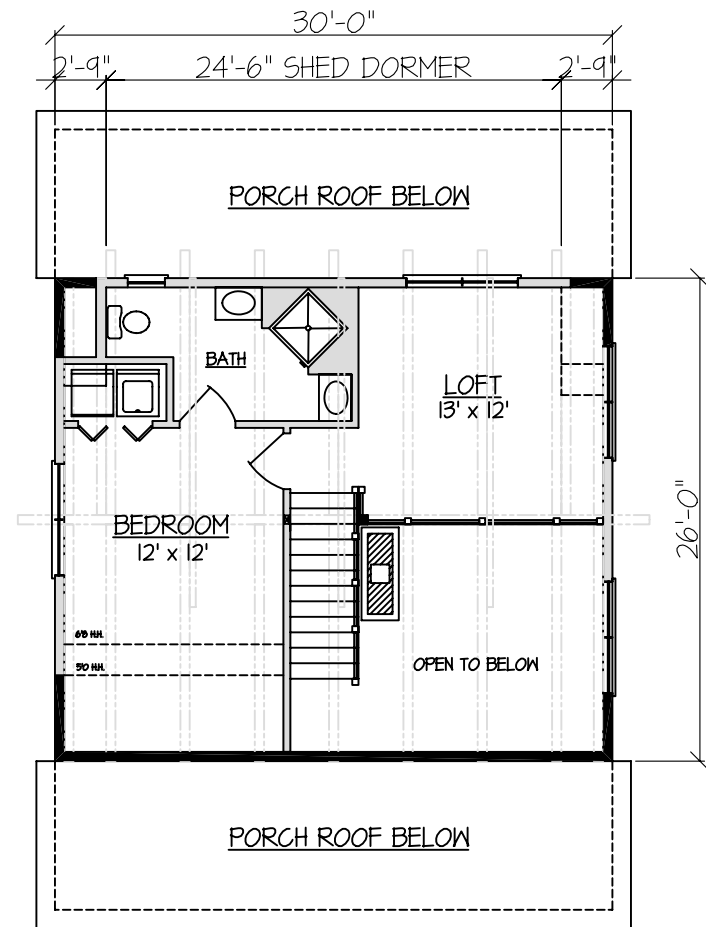

FIRST FLOOR PLAN

SECOND FLOOR PLAN

© 2005 MUNSEY LOG HOMES, INC

BLACK MOUNTAIN
 SQUARE FOOTAGE: 1240 SQ. FT.