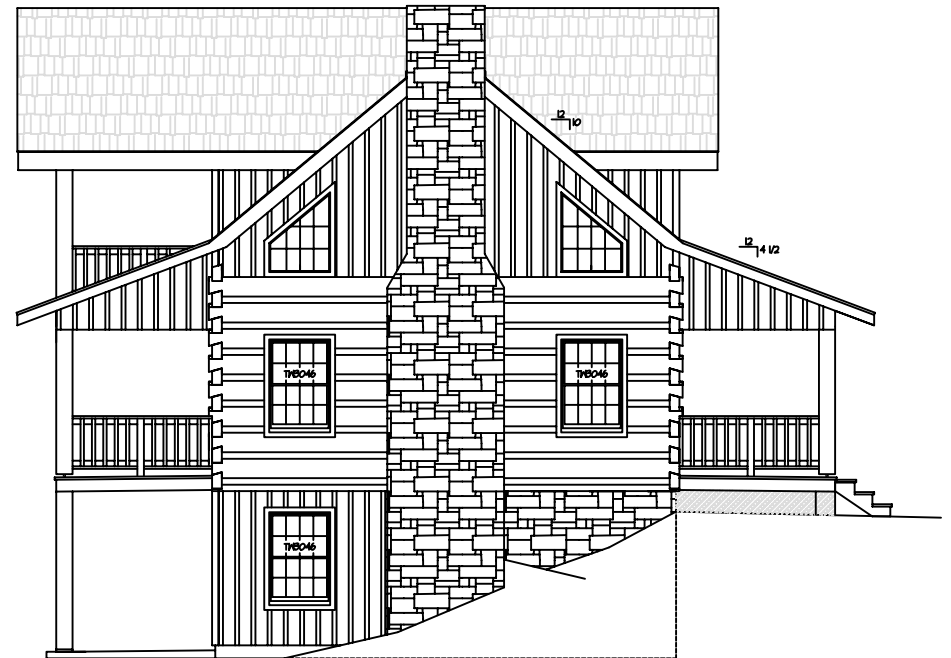

ELEVATION AT RIGHT

ELEVATION AT LEFT

© 2005 MUNSEY LOG HOMES, INC

RIVERVIEW
 SQUARE FOOTAGE: 1295 SQ. FT.