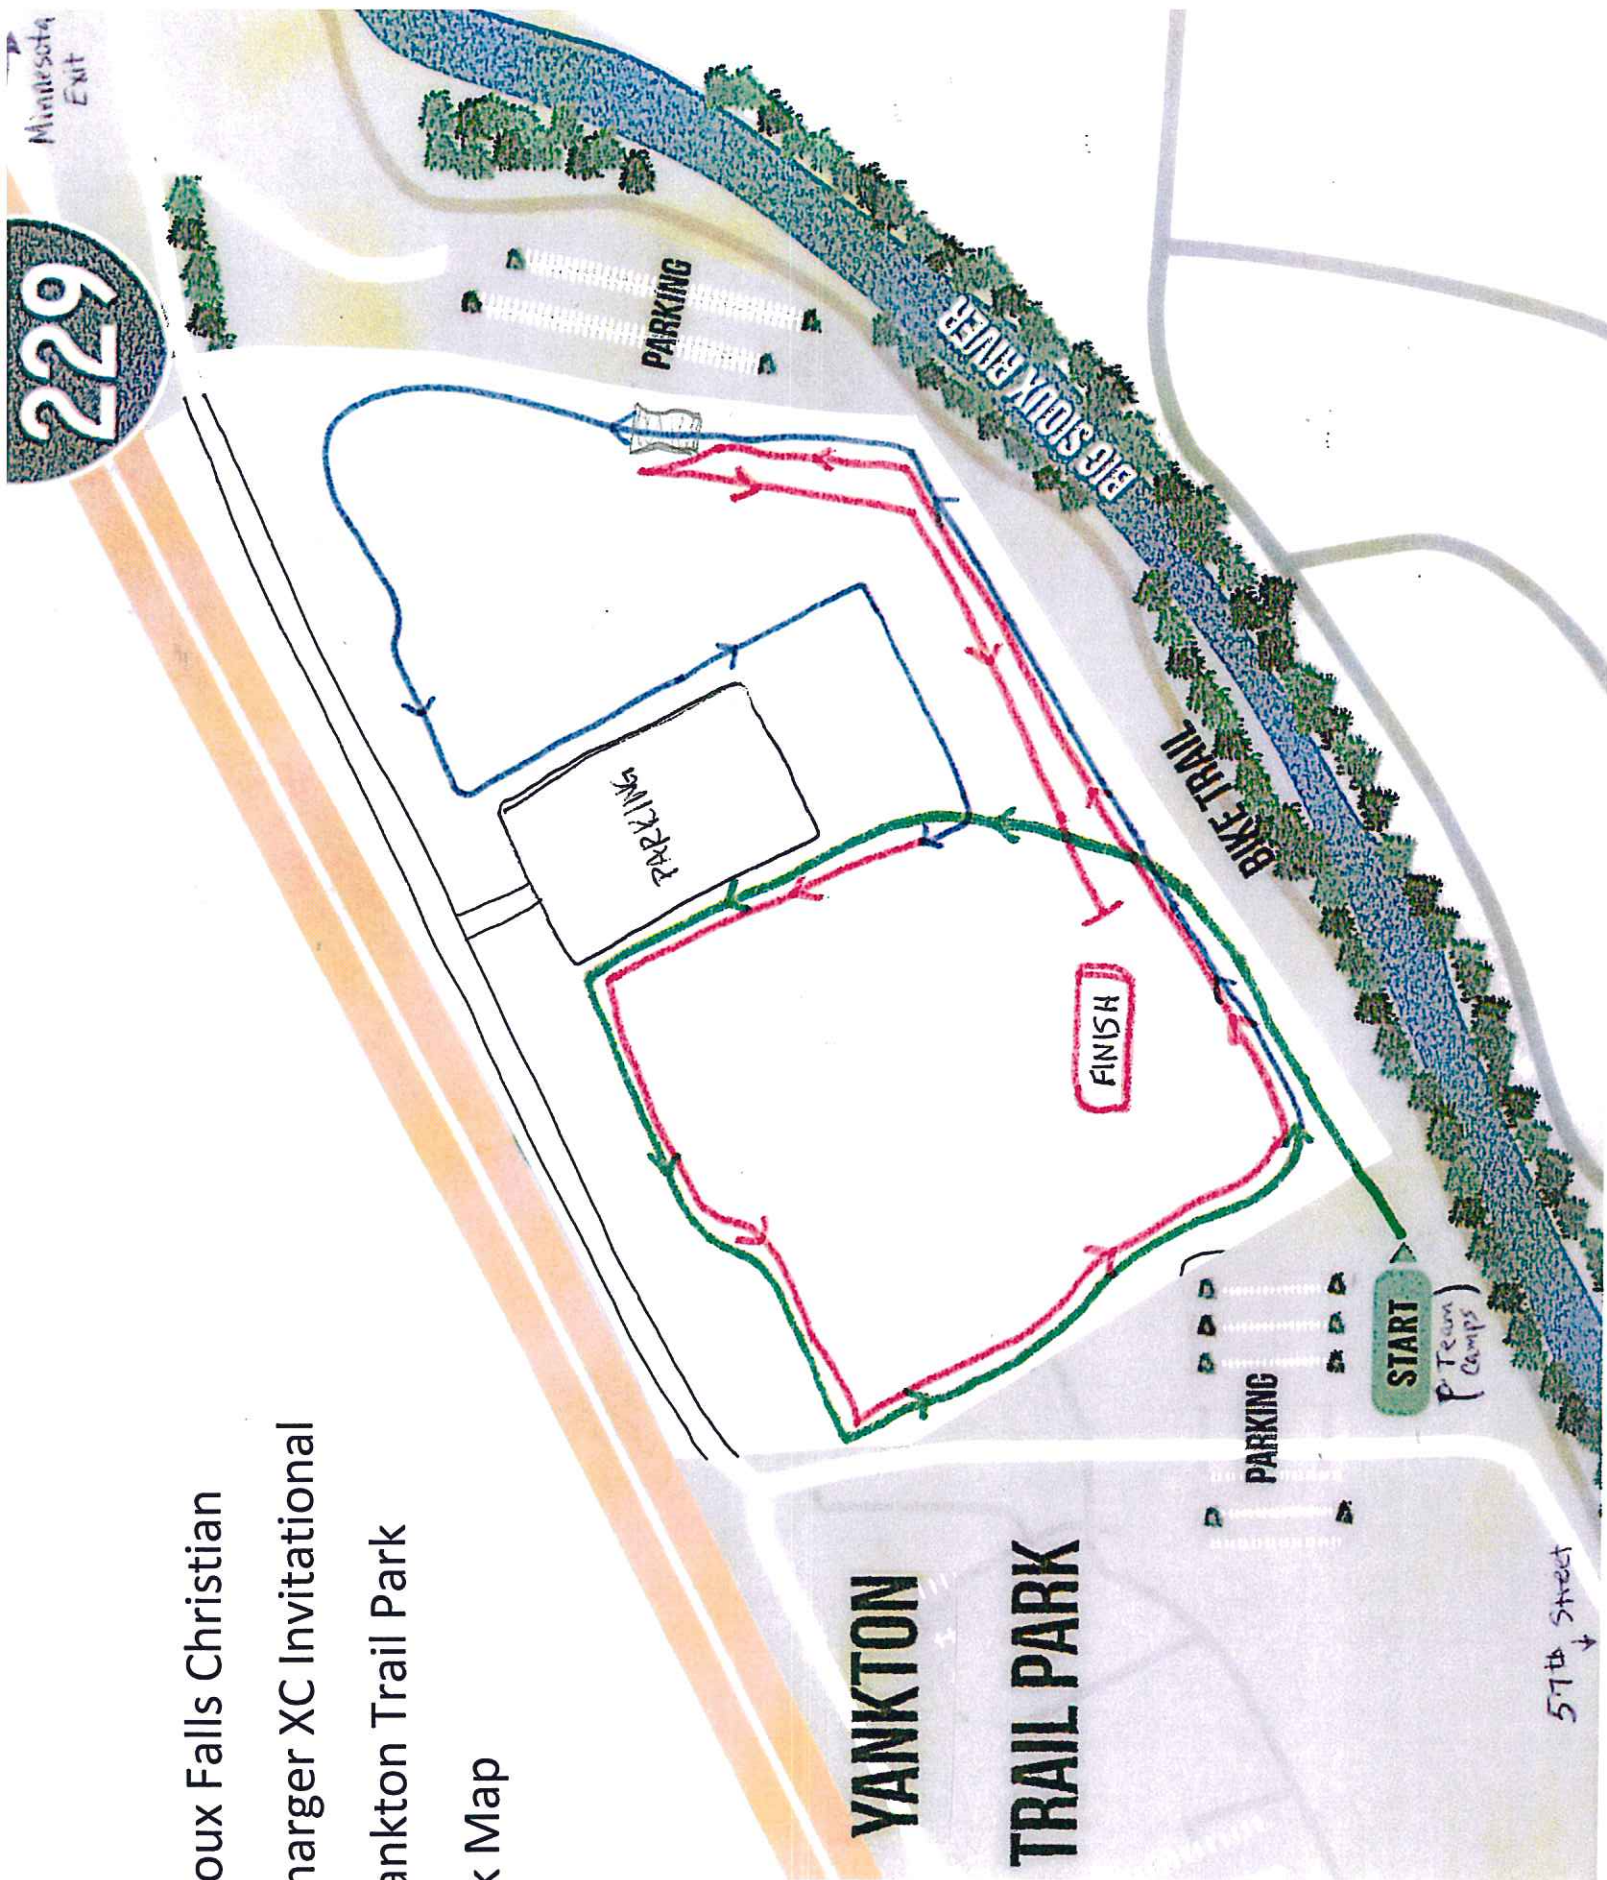

Sioux Falls Christian
Charger XC Invitational
Yankton Trail Park
5k Map

Sioux Falls Christian

Charger XC Invitational

Yankton Trail Park

4k Map

YANKTON

TRAIL PARK

PARKING

PARKING

PARKING

START

FINISH

BIG SNAKE RIVER

BIKE TRAIL

Minnesota
Exit

229

5th Street