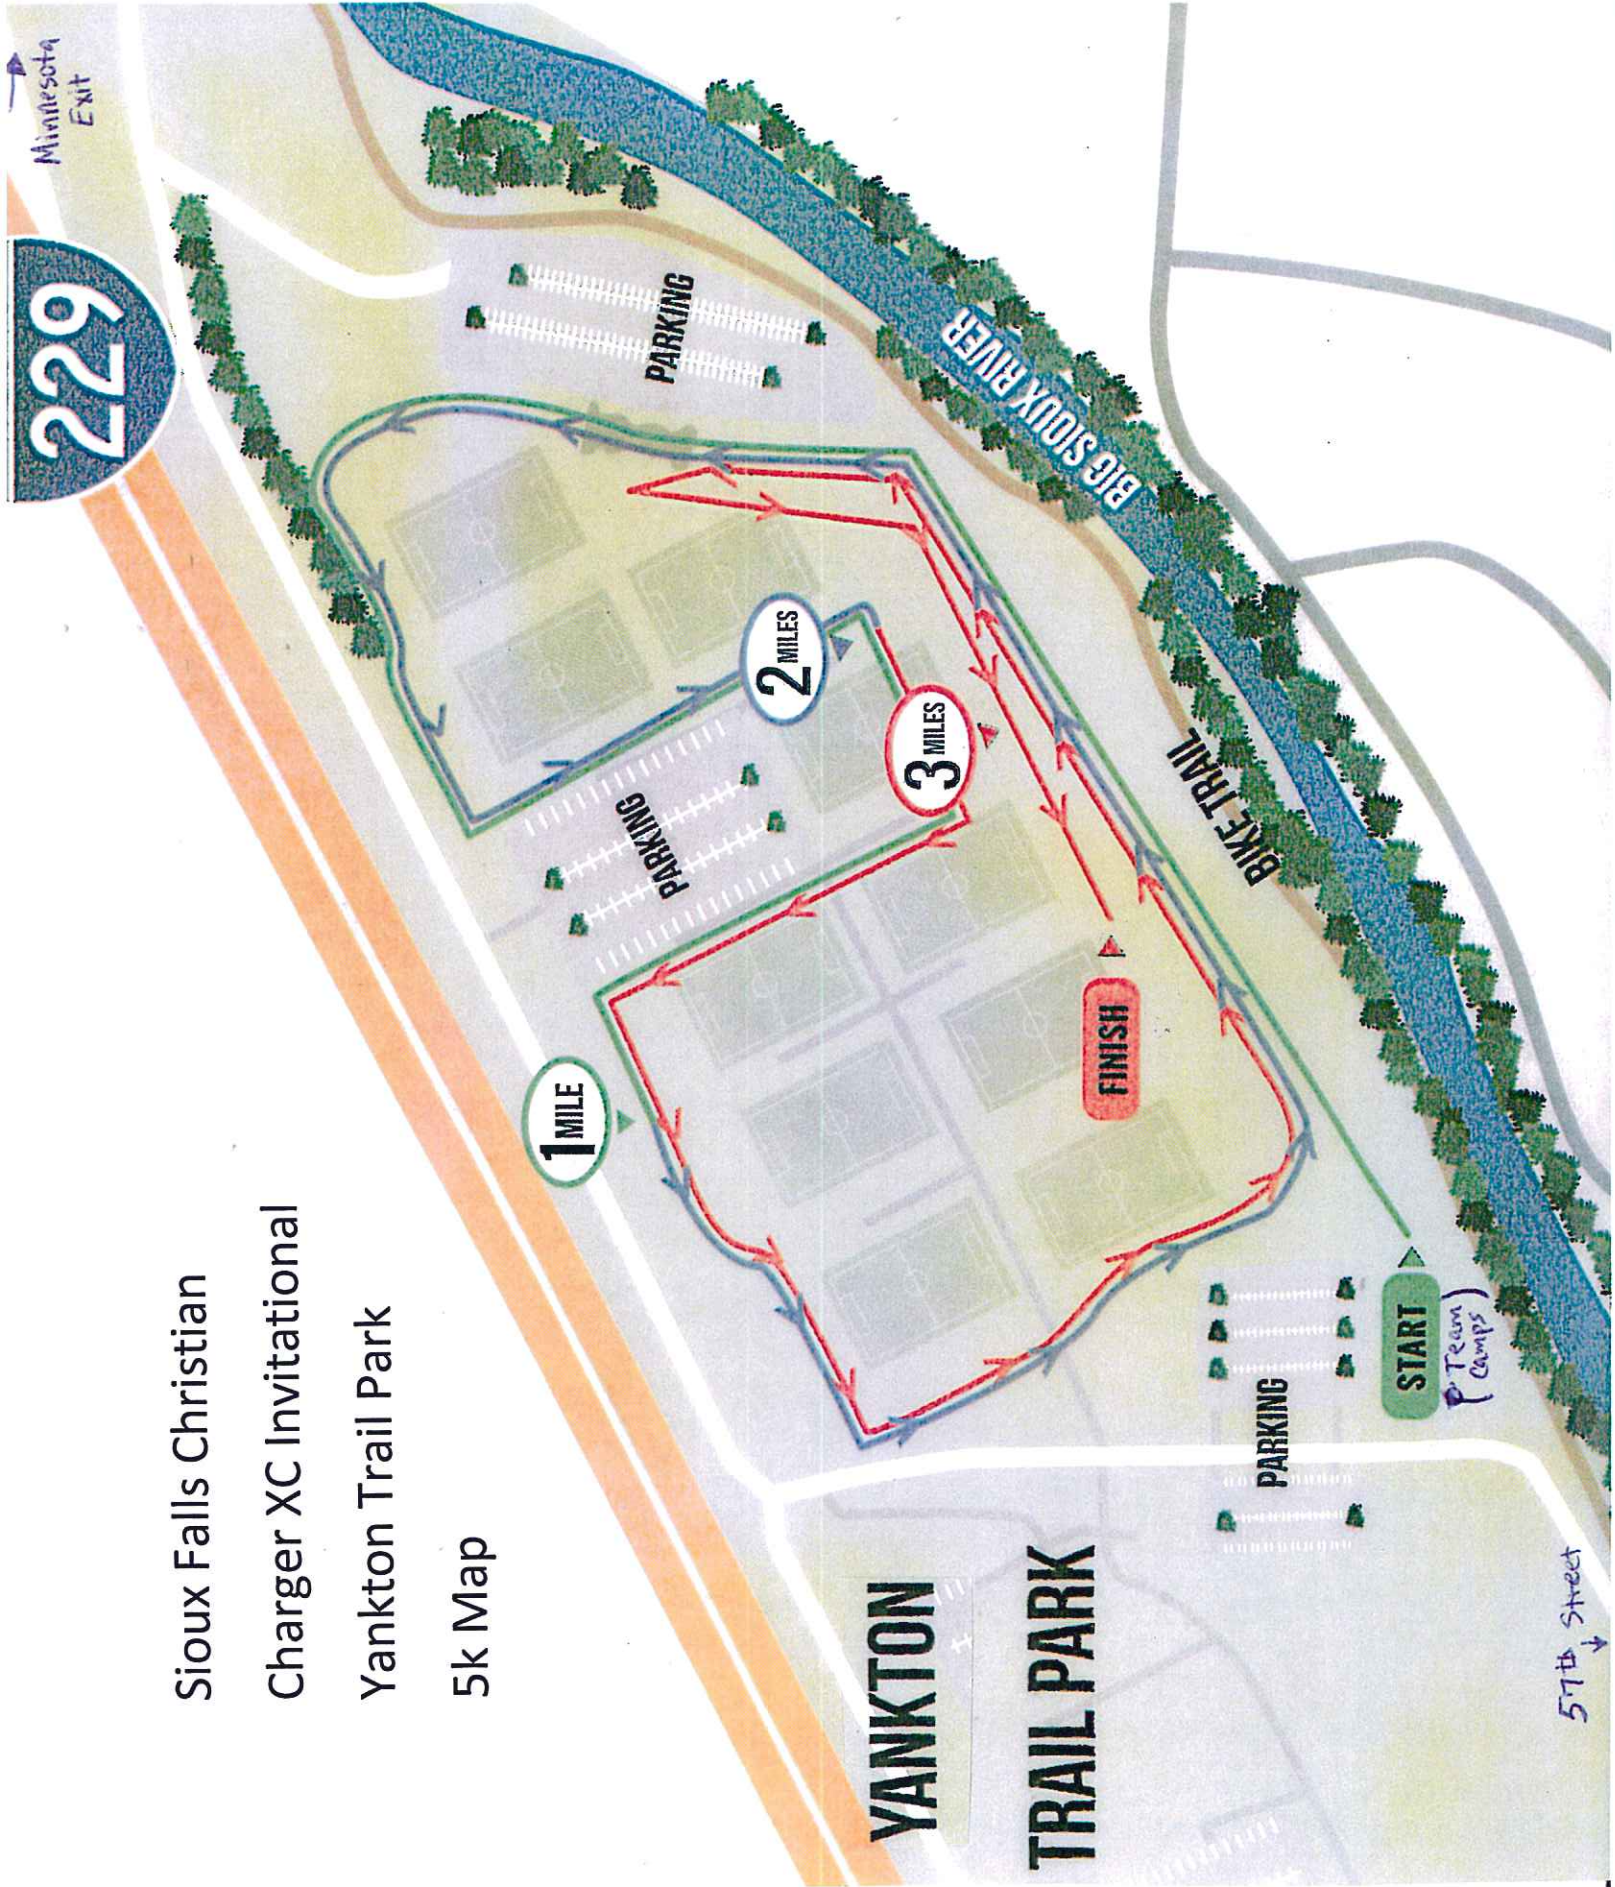

Sioux Falls Christian
Charger XC Invitational
Yankton Trail Park
5k Map

Sioux Falls Christian

Charger XC Invitational

Yankton Trail Park

4k Map

YANKTON

TRAIL PARK

PARKING

PARKING

PARKING

START

FINISH

BIG SNAKE RIVER

BIKE TRAIL

Minnesota
Exit

229

5th Street