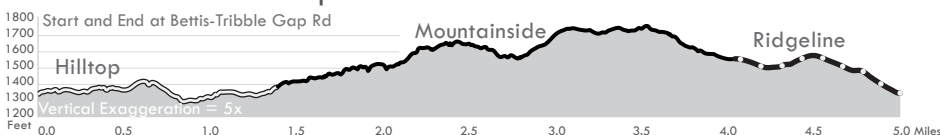

Mountainside Trail Loop Elevation

Langdon Sanders, September 2015