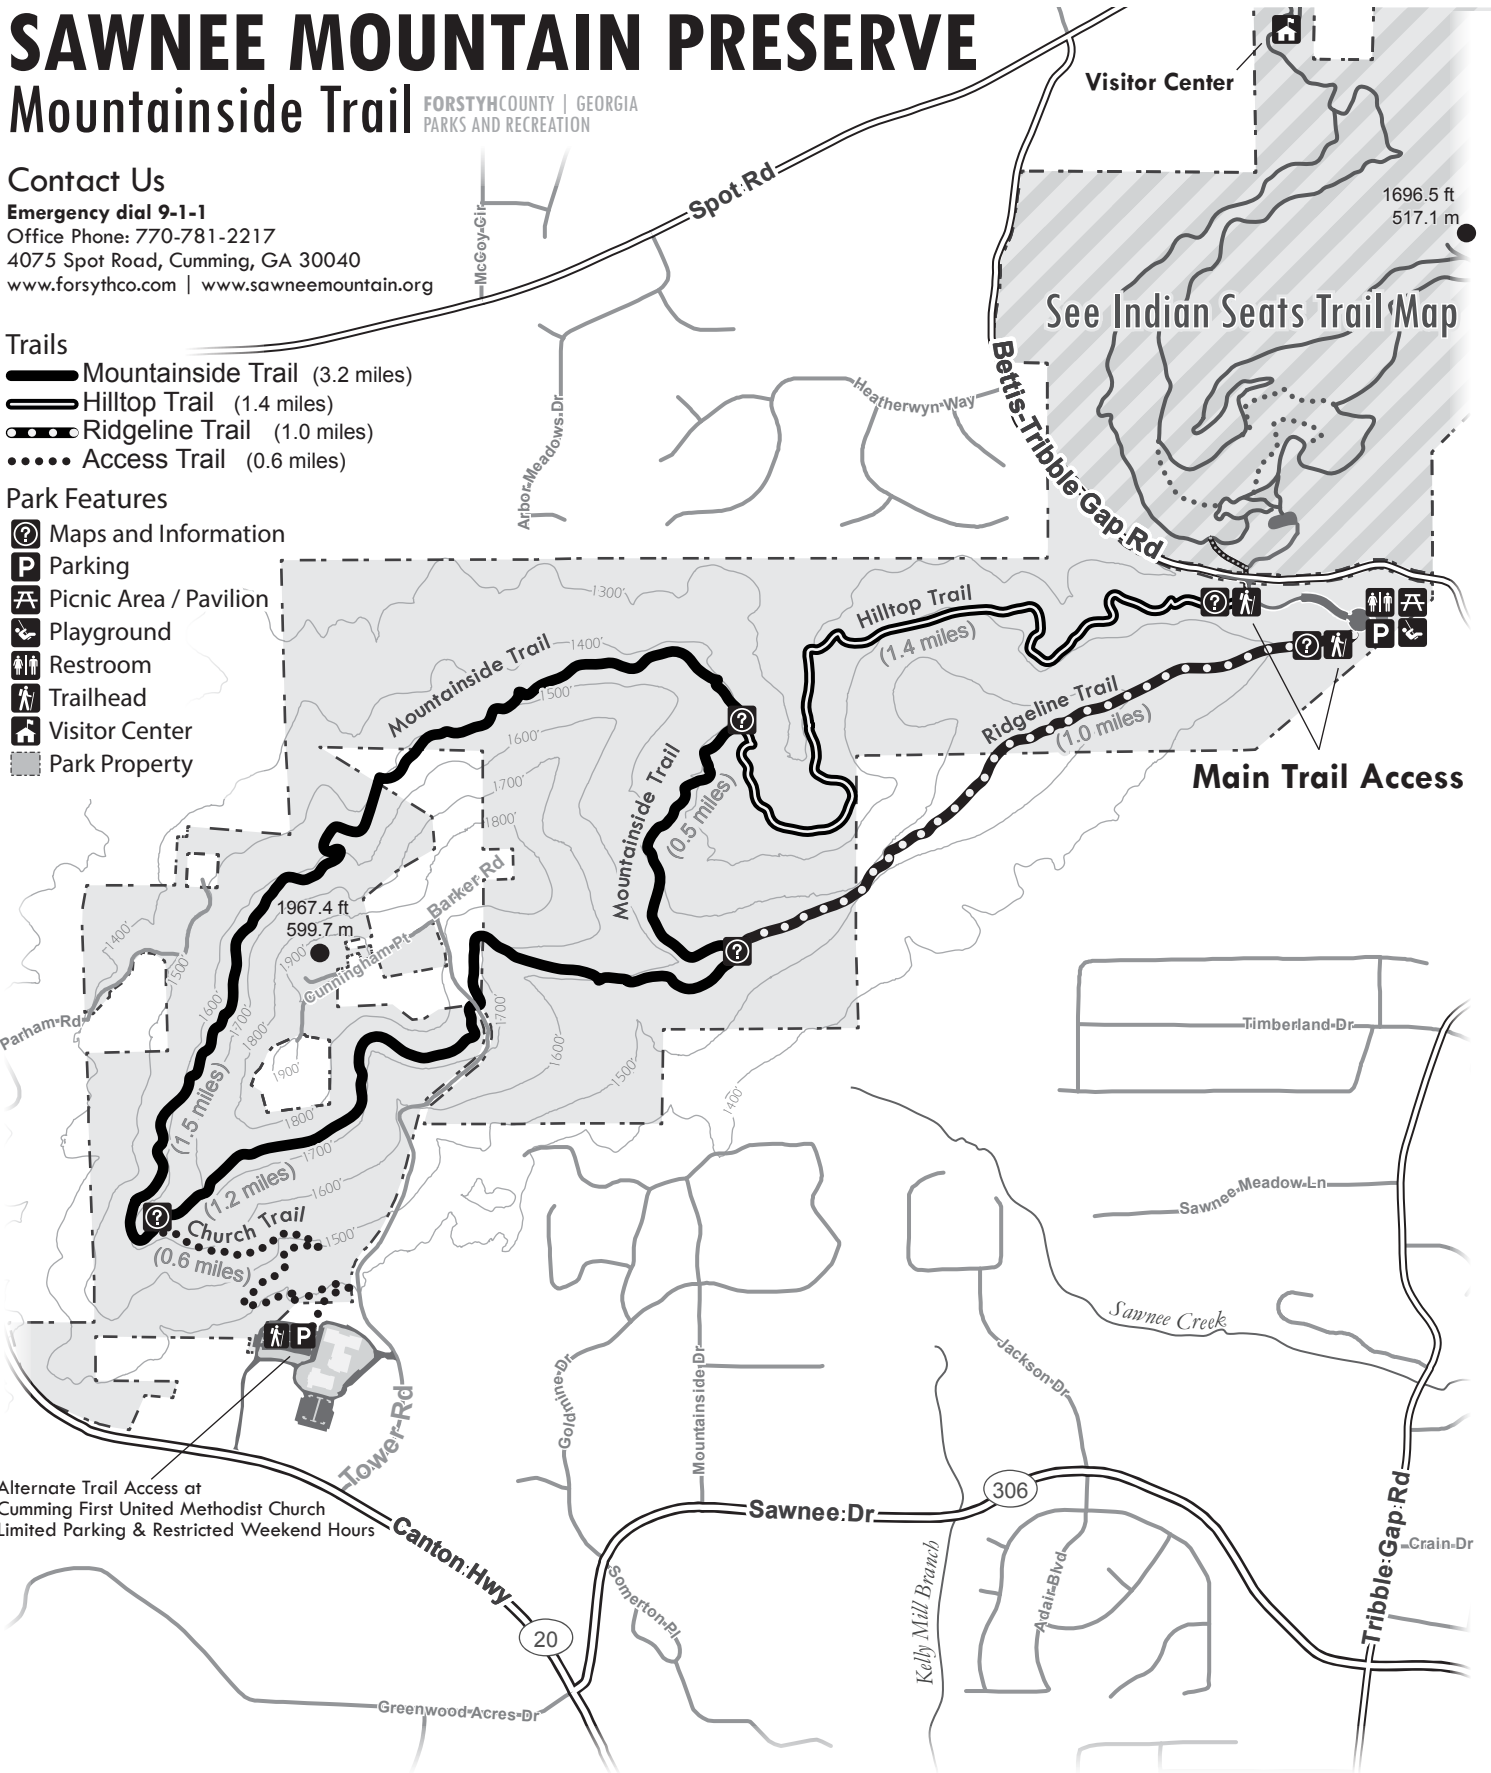

SAWNEE MOUNTAIN PRESERVE

Mountainside Trail

FORSTYH COUNTY | GEORGIA
PARKS AND RECREATION

Contact Us

Emergency dial 9-1-1

Office Phone: 770-781-2217

4075 Spot Road, Cumming, GA 30040

www.forsythco.com | www.sawneemountain.org

Trails

- Mountainside Trail (3.2 miles)
- Hilltop Trail (1.4 miles)
- Ridgeline Trail (1.0 miles)
- Access Trail (0.6 miles)

Park Features

- Maps and Information
- Parking
- Picnic Area / Pavilion
- Playground
- Restroom
- Trailhead
- Visitor Center
- Park Property

Alternate Trail Access at
Cumming First United Methodist Church
Limited Parking & Restricted Weekend Hours