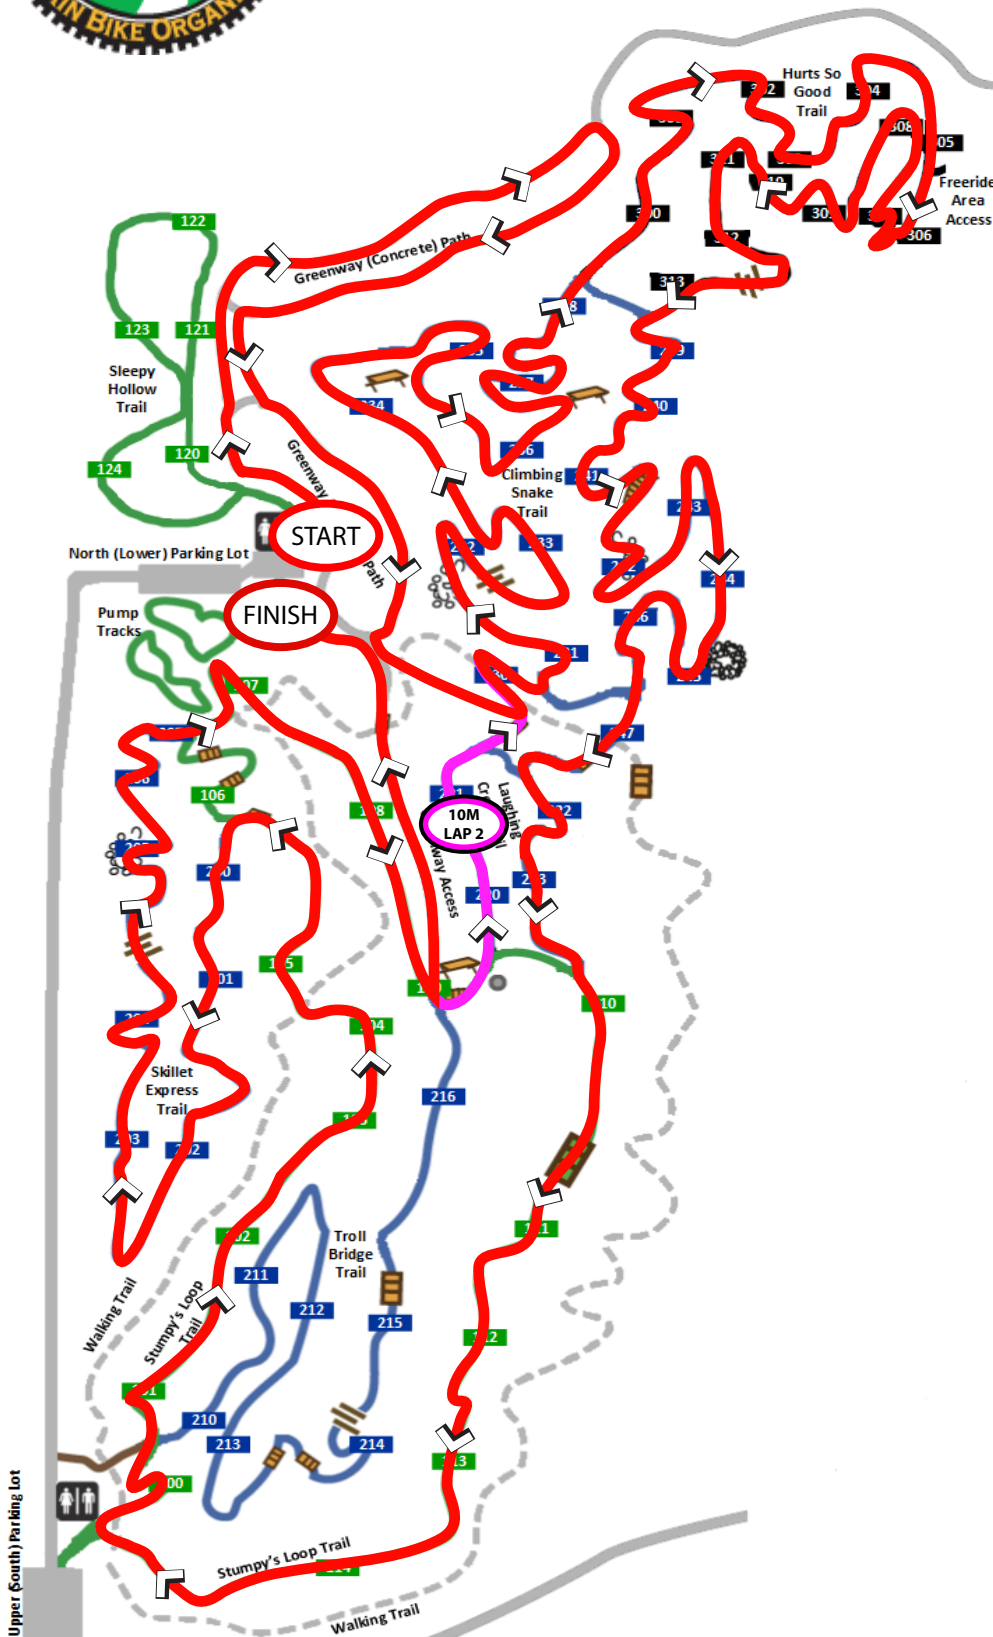

TRAIL MAP

Recreation, Parks, Historic &
Cultural Affairs Department

Big Creek Park Roswell, GA

Mountain Bike & Walking Trails,
Mixed Use Path

- Beginner
- Intermediate
- Advanced

1600 Old Alabama Rd.
Roswell, GA