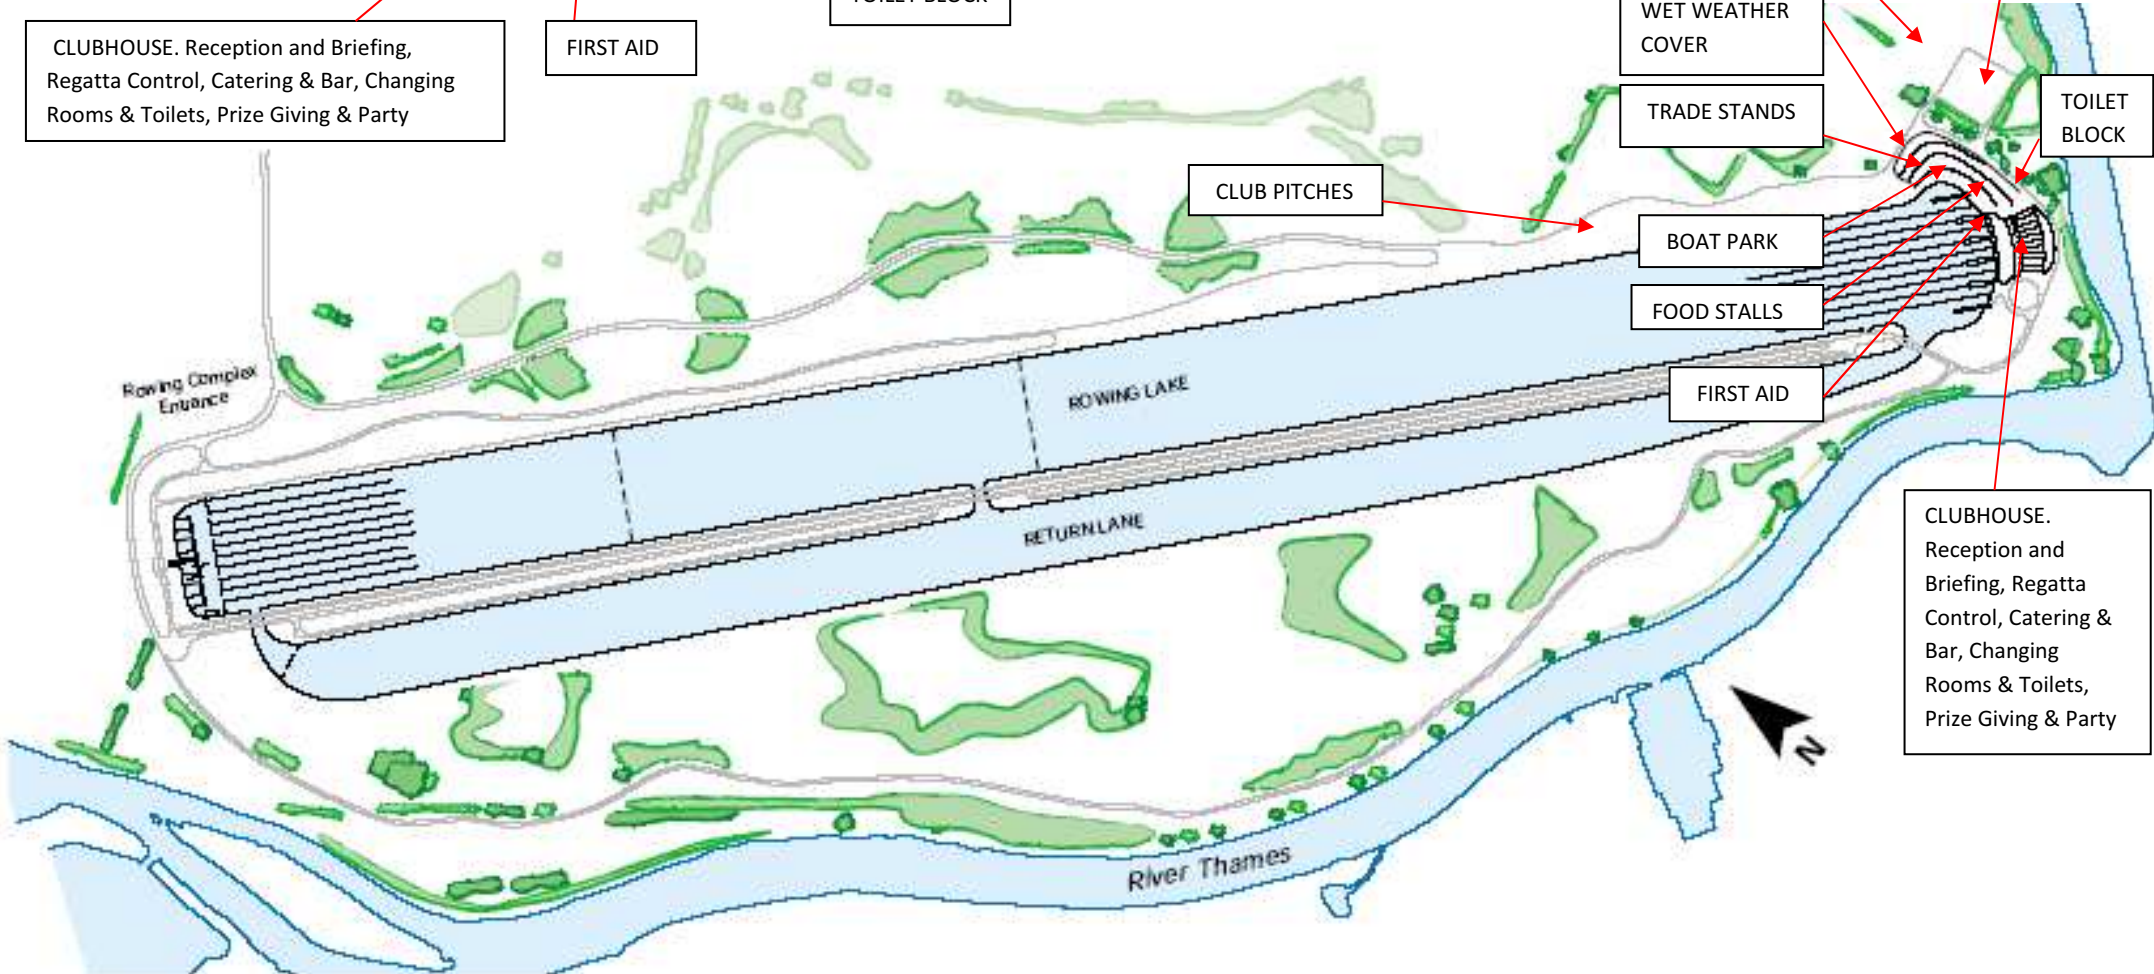

Location of Facilities.

- CLUB PITCHES
- WET WEATHER COVER
- TRADE STANDS
- BOAT PARK
- FOOD STALLS
- TOILET BLOCK

CLUBHOUSE. Reception and Briefing, Regatta Control, Catering & Bar, Changing Rooms & Toilets, Prize Giving & Party

FIRST AID

CAR, MINIBUS & COACH PARK.

TRAILER PARK

WET WEATHER COVER
TRADE STANDS

TOILET BLOCK

CLUB PITCHES

BOAT PARK
FOOD STALLS

FIRST AID

CLUBHOUSE. Reception and Briefing, Regatta Control, Catering & Bar, Changing Rooms & Toilets, Prize Giving & Party

Rowing Complex Entrance

ROWING LAKE

RETURN LANE

River Thames