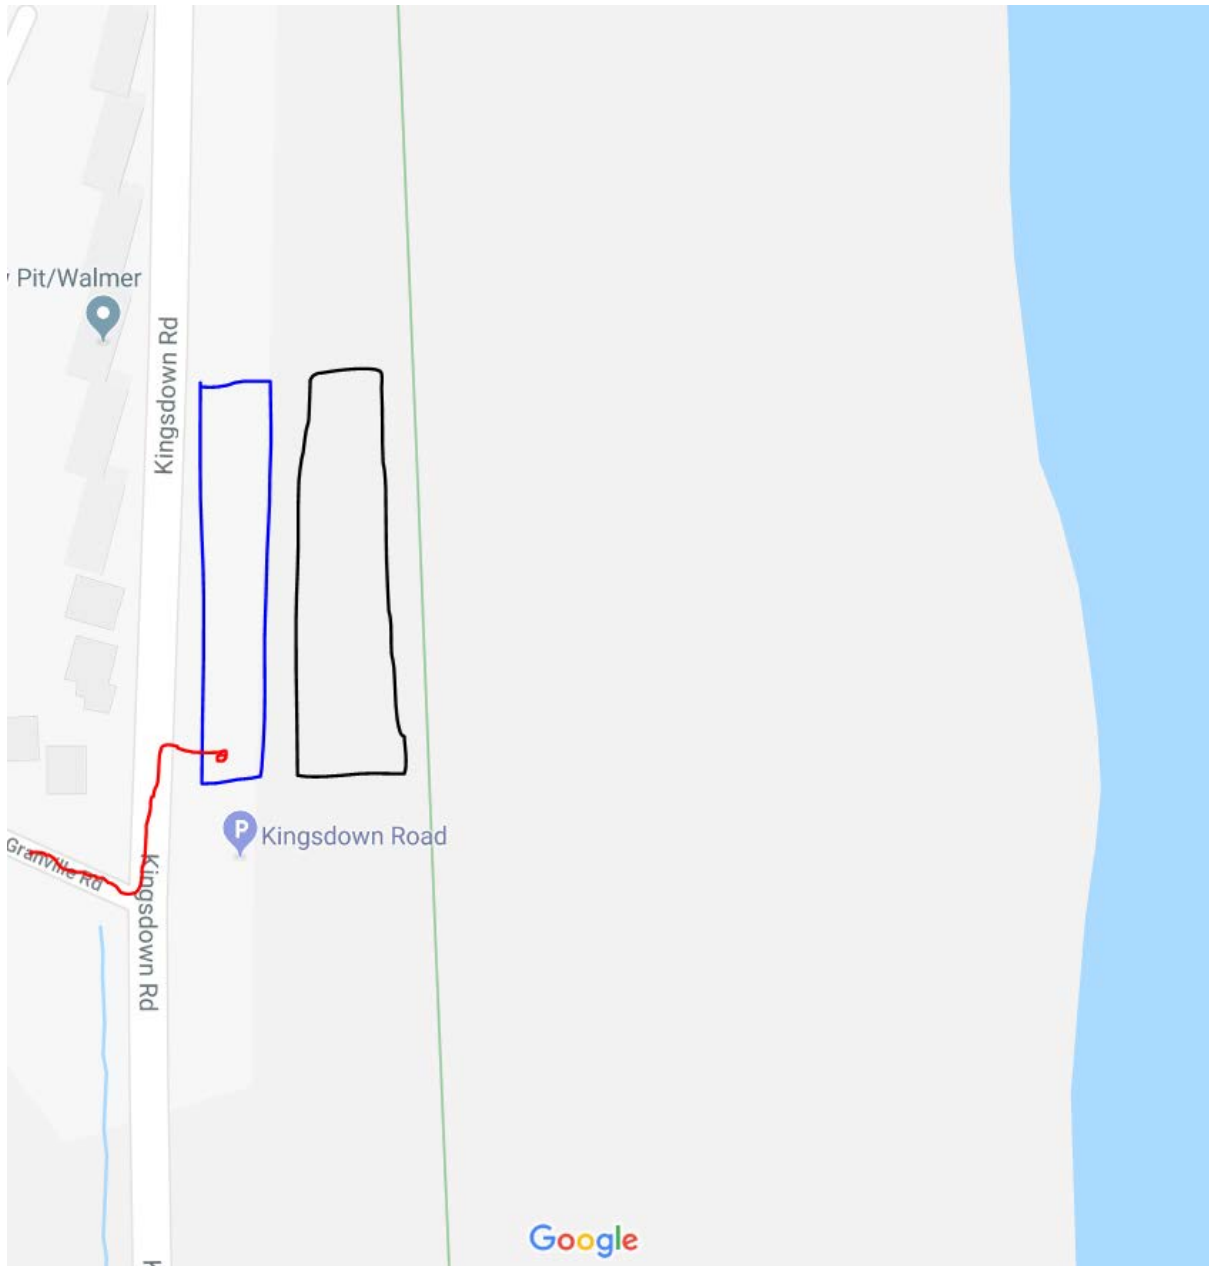

Area set up at Walmer Beach

The Blue Box is for Trailer and Official Car Parking.

The Black Box is where the boat enclosure and Regatta Control will be on the beach

The Red a line shows where you access Kingsdown Road from the A258 coming into Deal from Dover
Turn Right at Granville Rd (Petrol Station on the RHS of the cross road)

Follow the road to the end turn left onto Kingsdown Rd enter carpark on the right.