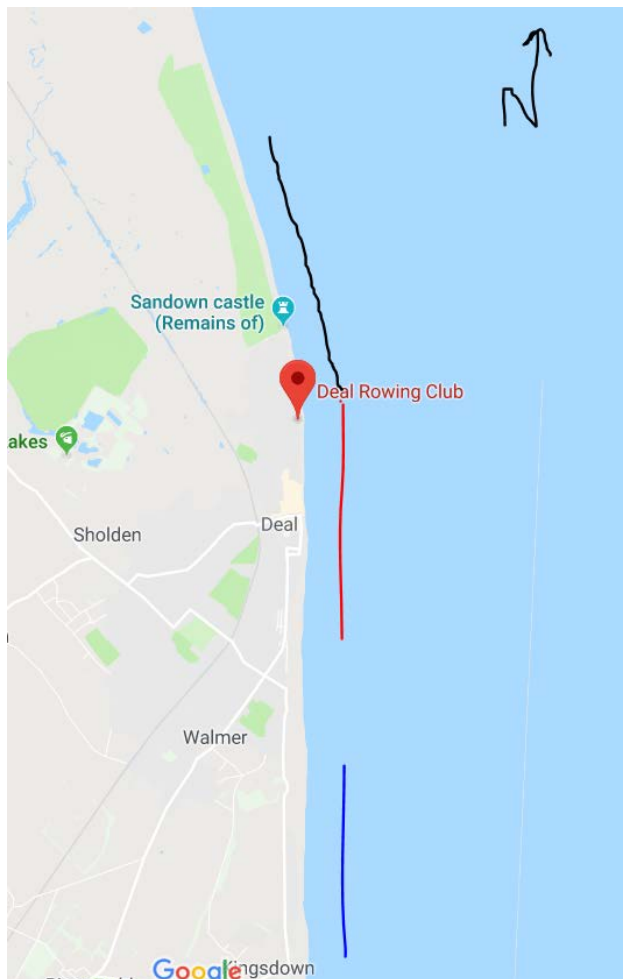

Courses Overview

All courses will be set out by GPS and will be of equal length.

The Primary Course, the red line, this will start from the South and the finish will be at the coastguard station just north of the clubhouse

Alternate course 1, the black line, will start from the North and also finish at the clubhouse

Amenities for these two courses will be based at the clubhouse, Regatta Control will be at the Coastguard station

Alternate Course 2, the Blue Line will start North of Kingsdown Village and Finish just South of Walmer Castle.

Amenities will be via a Beach Camp and public toilet facilities near the beach Encampment. Regatta Control, will be at a gazebo within the encampment area.

The Red a line shows where you access Kingsdown Road from the A258 coming into Deal from Dover
Turn Right at Granville Rd (Petrol Station on the RHS of the cross road)

Follow the road to the end turn left onto Kingsdown Rd enter carpark on the right.