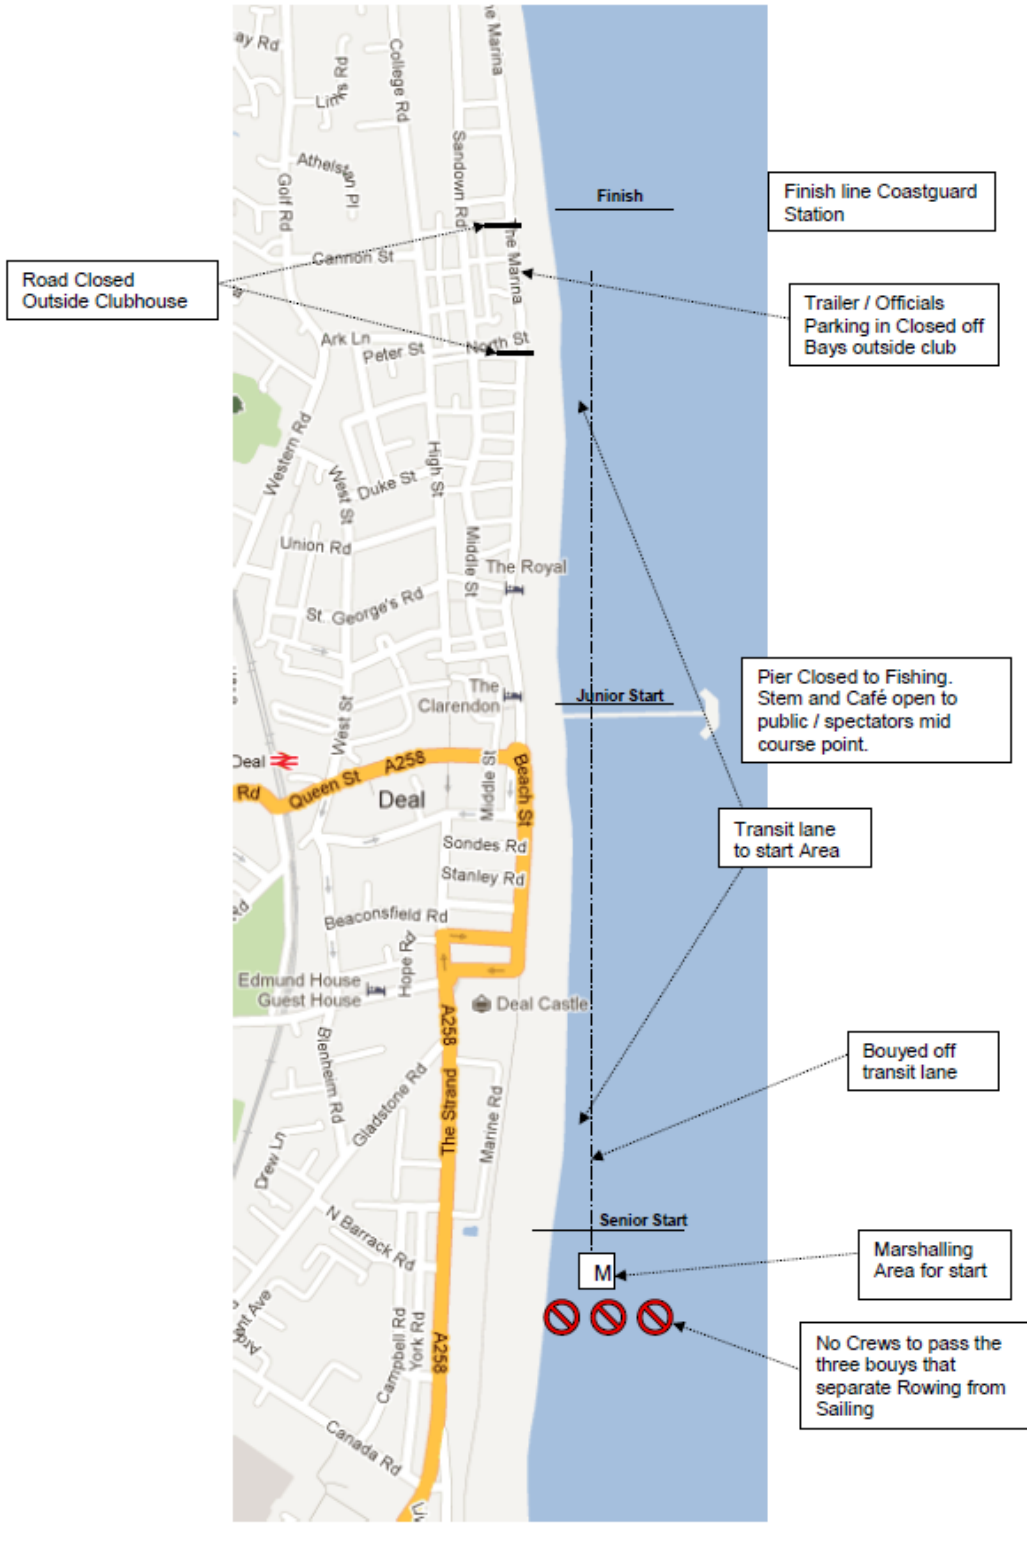

South Coast Championships Deal 8 September 2018