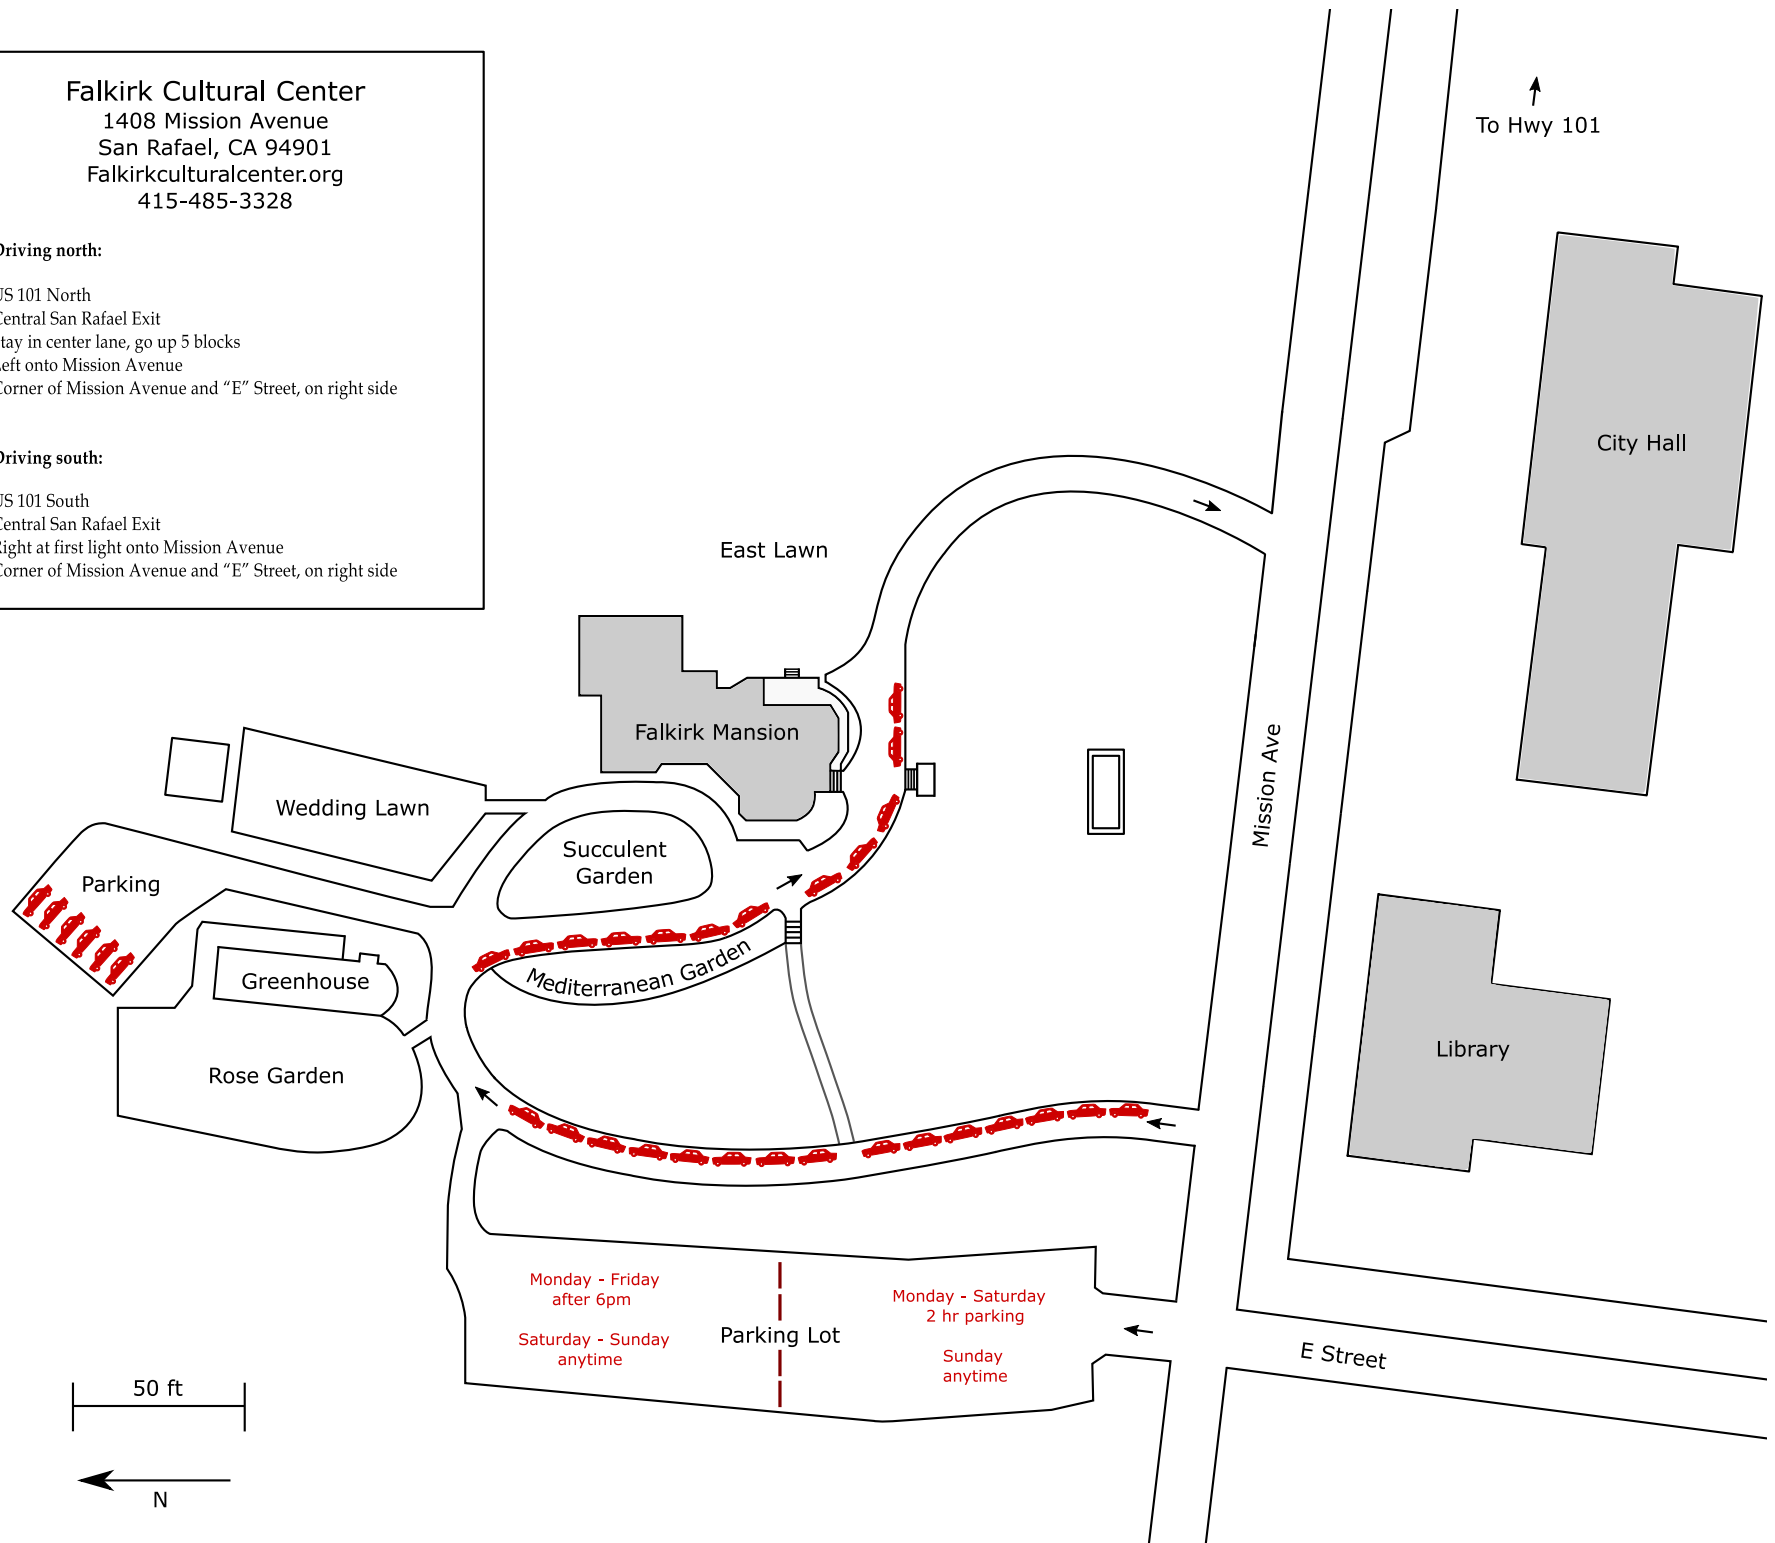

Falkirk Cultural Center

1408 Mission Avenue
San Rafael, CA 94901
Falkirkculturalcenter.org
415-485-3328

Driving north:

US 101 North
Central San Rafael Exit
Stay in center lane, go up 5 blocks
Left onto Mission Avenue
Corner of Mission Avenue and "E" Street, on right side

Driving south:

US 101 South
Central San Rafael Exit
Right at first light onto Mission Avenue
Corner of Mission Avenue and "E" Street, on right side

↑
To Hwy 101

East Lawn

Falkirk Mansion

Wedding Lawn

Succulent Garden

Parking

Greenhouse

Rose Garden

Mediterranean Garden

Mission Ave

City Hall

Library

Monday - Friday
after 6pm

Monday - Saturday
2 hr parking

Saturday - Sunday
anytime

Parking Lot

Sunday
anytime

E Street

50 ft

N