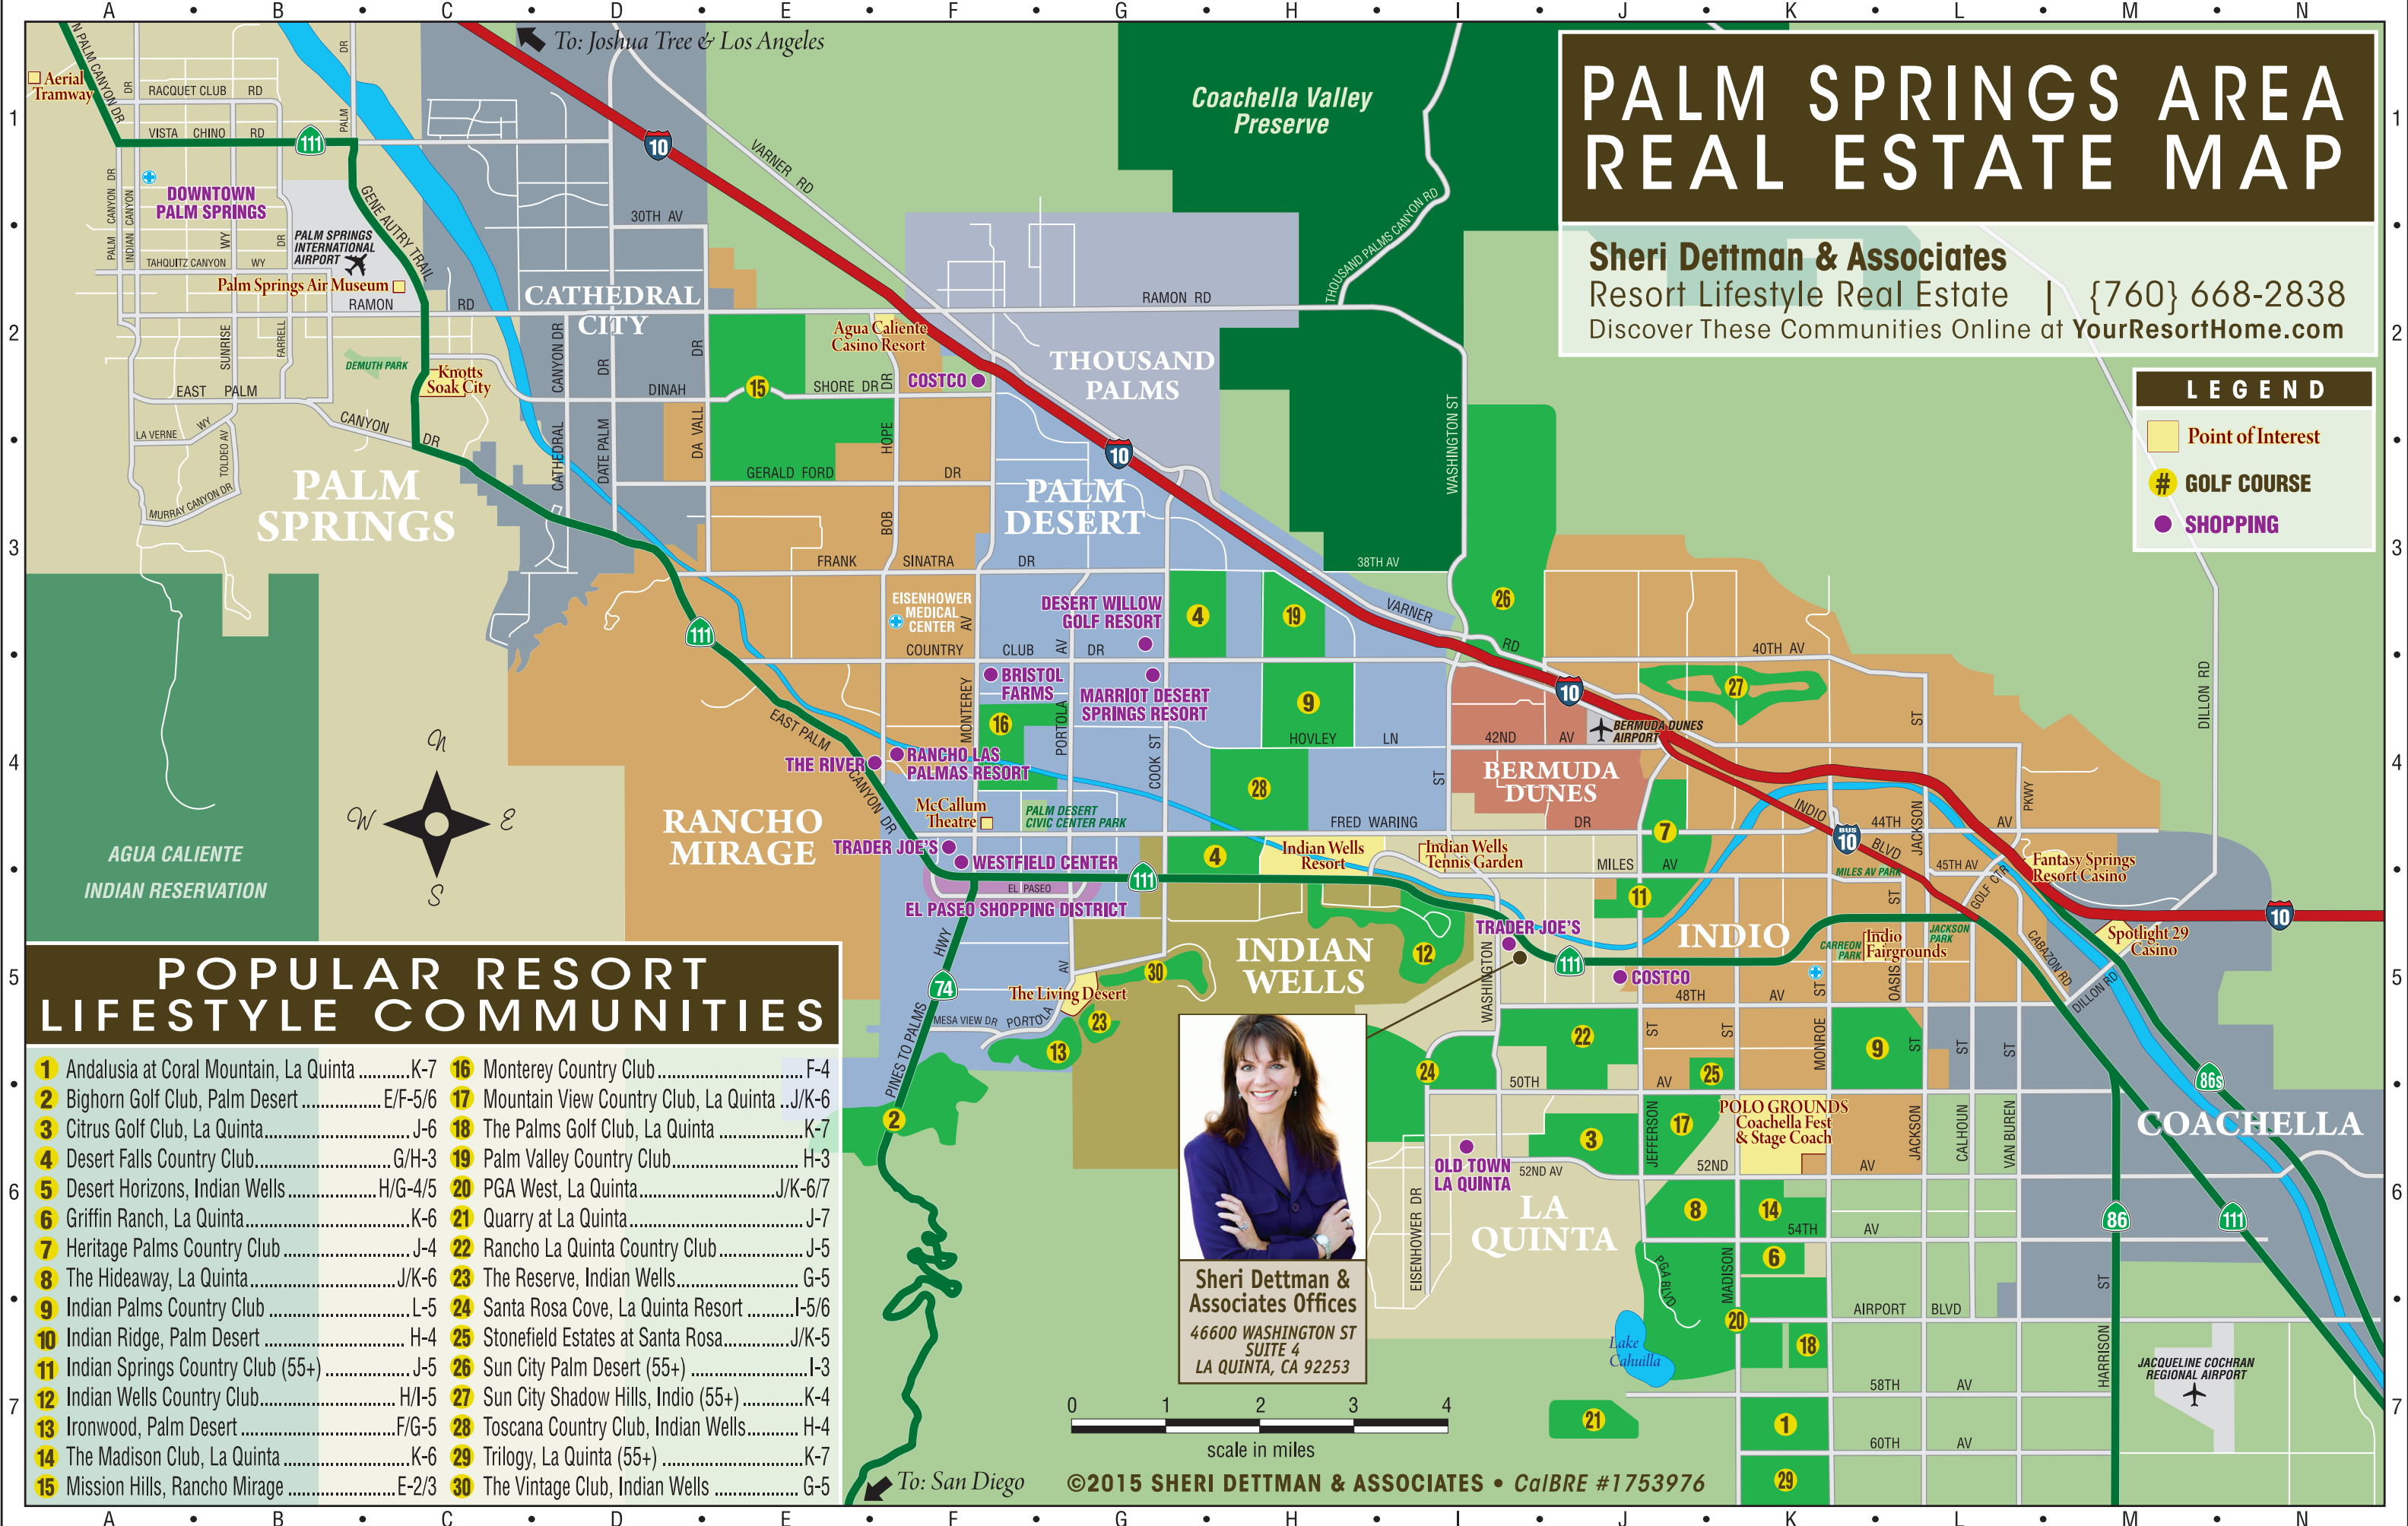

PALM SPRINGS AREA REAL ESTATE MAP

Sheri Dettman & Associates
 Resort Lifestyle Real Estate | {760} 668-2838
 Discover These Communities Online at YourResortHome.com

LEGEND

- Point of Interest
- # GOLF COURSE
- SHOPPING

POPULAR RESORT LIFESTYLE COMMUNITIES

- | | |
|---------------------------------------------------|--------------------------------------------------|
| 1 Andalusia at Coral Mountain, La QuintaK-7 | 16 Monterey Country Club F-4 |
| 2 Bighorn Golf Club, Palm Desert E/F-5/6 | 17 Mountain View Country Club, La Quinta ..J/K-6 |
| 3 Citrus Golf Club, La Quinta J-6 | 18 The Palms Golf Club, La QuintaK-7 |
| 4 Desert Falls Country Club..... G/H-3 | 19 Palm Valley Country Club..... H-3 |
| 5 Desert Horizons, Indian WellsH/G-4/5 | 20 PGA West, La Quinta.....J/K-6/7 |
| 6 Griffin Ranch, La Quinta..... K-6 | 21 Quarry at La Quinta..... J-7 |
| 7 Heritage Palms Country Club J-4 | 22 Rancho La Quinta Country Club J-5 |
| 8 The Hideaway, La Quinta.....J/K-6 | 23 The Reserve, Indian Wells..... G-5 |
| 9 Indian Palms Country Club L-5 | 24 Santa Rosa Cove, La Quinta ResortI-5/6 |
| 10 Indian Ridge, Palm Desert H-4 | 25 Stonefield Estates at Santa Rosa.....J/K-5 |
| 11 Indian Springs Country Club (55+) J-5 | 26 Sun City Palm Desert (55+)I-3 |
| 12 Indian Wells Country Club..... H/I-5 | 27 Sun City Shadow Hills, Indio (55+)K-4 |
| 13 Ironwood, Palm DesertF/G-5 | 28 Toscana Country Club, Indian Wells..... H-4 |
| 14 The Madison Club, La QuintaK-6 | 29 Trilogy, La Quinta (55+)K-7 |
| 15 Mission Hills, Rancho Mirage E-2/3 | 30 The Vintage Club, Indian Wells G-5 |