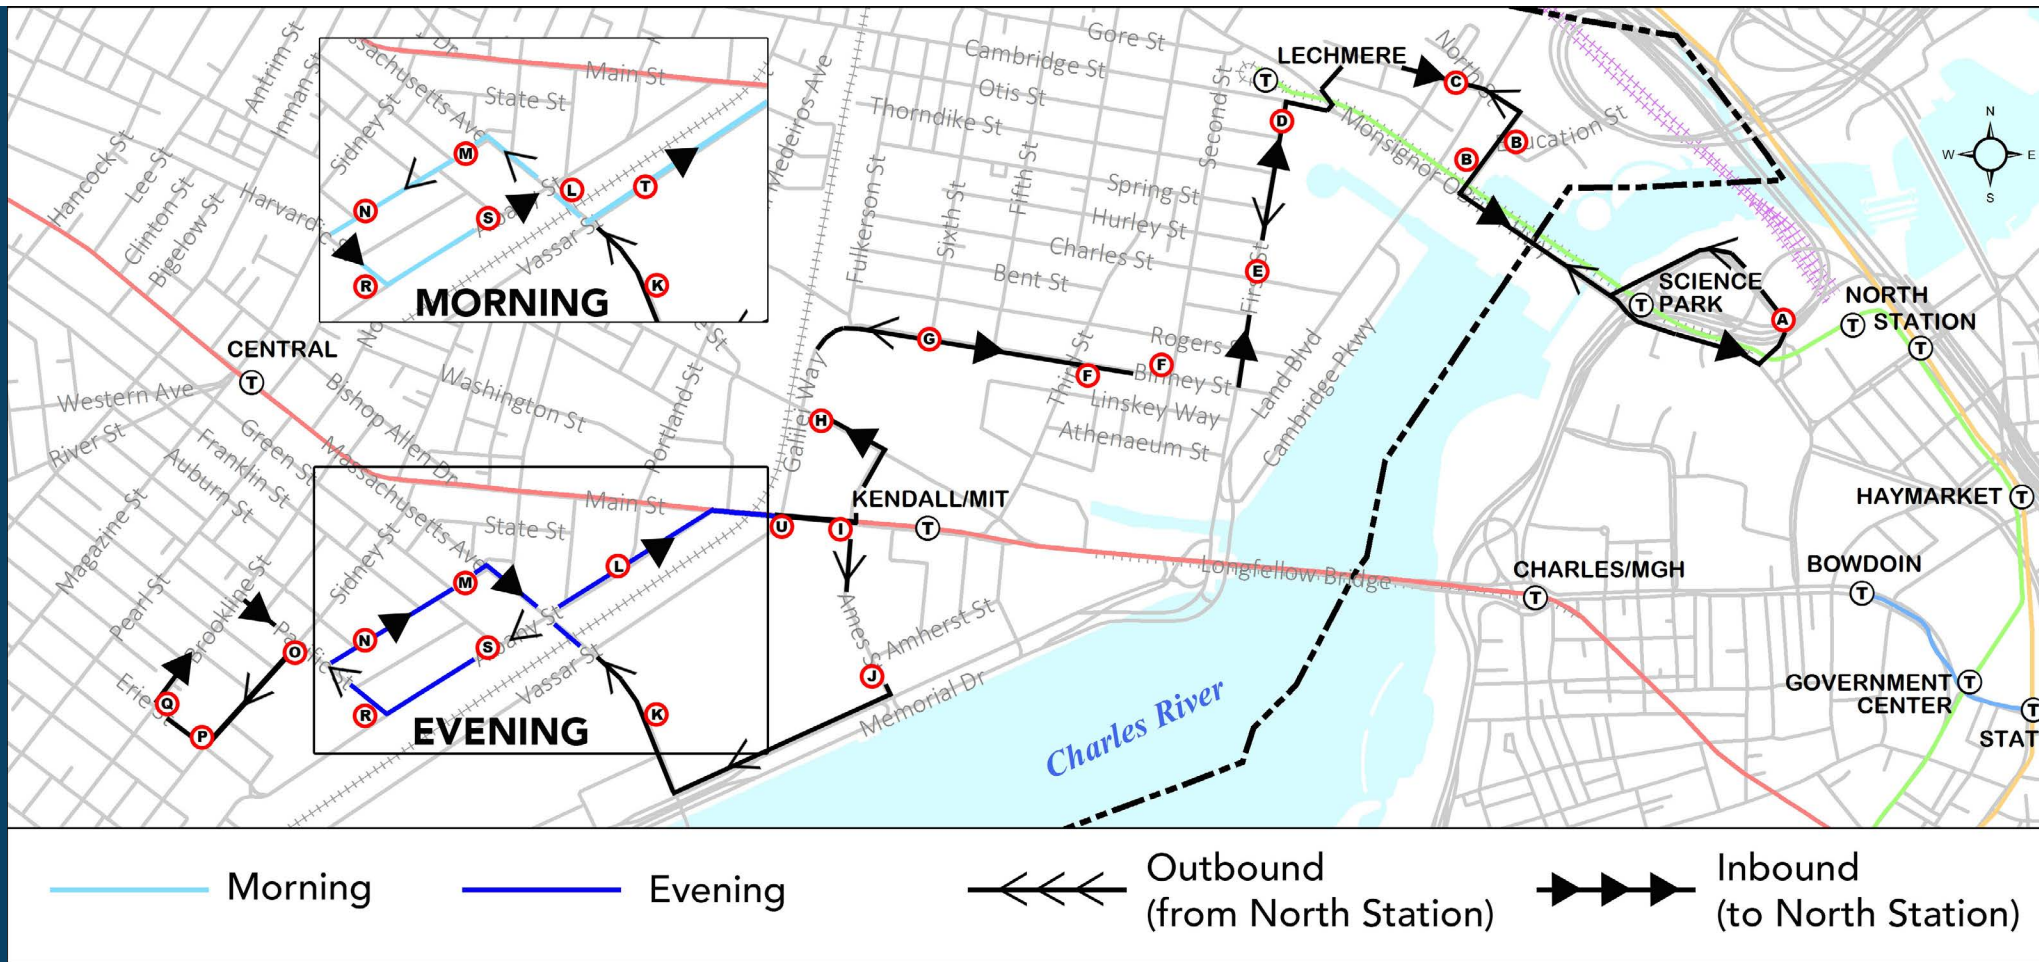

OUTBOUND
 North Station-Kendall Square ~14 minutes
 Kendall Square-Cambridgeport ~12 minutes

INBOUND
 Cambridgeport-Kendall Square ~12 minutes
 Kendall Square-North Station ~18 minutes

MIDDAY
 Kendall Square-Pacific Street ~10 minutes

*all times approximate

NORTH STATION TO CAMBRIDGEPORT VIA KENDALL SQUARE

EFFECTIVE JUNE 5TH 2017

www.ezride.info
 617-8EZ-INFO

@ezride

MORNING/EVENING ROUTE

MIDDAY ROUTE

DAILY OPERATION

STOPS

	*MBTA connection	†Stop closest to Kendall Square	
A NORTH STATION* - Nashua St. under Leverett Connector		I AMES STREET/MAIN STREET*† - Ames St. south of Main St.	O PACIFIC STREET - Pacific St. at Landsdowne St.
B MUSEUM WAY - at 1 Education St. (Outbound), 17 Museum Way (Inbound)		J AMES STREET/AMHERST STREET - Ames St. south of Amherst St.	P ERIE STREET - Erie St. at Sidney St.
C NORTHPOINT - Northpoint Blvd. at Leighton St.		K MASS AVE/MIT* - 77 Mass Ave	Q CAMBRIDGEPORT* - Brookline St. at Erie St.
D LECHMERE* - First St. at Otis St.		L MASS AVE/ALBANY STREET - Mass Ave at Albany St. (Outbound AM), 60 Albany St. (Inbound PM)	R PACIFIC STREET/ALBANY STREET - On Pacific at Albany St.
E FIRST STREET - First St. at Charles St.		M LANDSDOWNE/MASS AVE - Landsdowne St. at Green St. (Outbound AM, Inbound PM)	S ALBANY STREET/EDGERTON HOUSE - At 143 Albany St.
F BINNEY STREET - Binney St. at Second St. (Outbound), Binney St. at Third St. (Inbound)		N LANDSDOWNE/UNIVERSITY PARK - Landsdowne St. between Franklin & Pilgrim (Outbound AM, Inbound PM)	T VASSAR/MASS AVE* - MBTA stop on Vassar (Inbound AM)
G SIXTH STREET - Binney St. at Sixth St.			U MAIN/VASSAR STREET - At 500 Main St.
H BROADWAY/GALILEO WAY - 155 Broadway (Outbound), 105 Broadway (Inbound)			