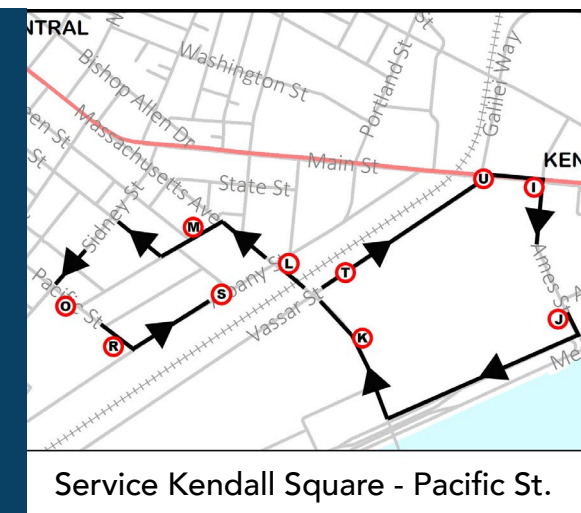

OUTBOUND
 North Station-Kendall Square ~14 minutes
 Kendall Square-Cambridgeport ~12 minutes

INBOUND
 Cambridgeport-Kendall Square ~12 minutes
 Kendall Square-North Station ~18 minutes

MIDDAY
 Kendall Square-Pacific Street ~10 minutes

*all times approximate

NORTH STATION TO CAMBRIDGEPORT VIA KENDALL SQUARE

EFFECTIVE JUNE 5TH 2017

www.ezride.info
 617-8EZ-INFO

@ezride

MORNING/EVENING ROUTE

MIDDAY ROUTE

DAILY OPERATION

STOPS

	*MBTA connection	†Stop closest to Kendall Square	
A NORTH STATION* - Nashua St. under Leverett Connector		I AMES STREET/MAIN STREET*† - Ames St. south of Main St.	O PACIFIC STREET - Pacific St. at Landsdowne St.
B MUSEUM WAY - at 1 Education St. (Outbound), 17 Museum Way (Inbound)		J AMES STREET/AMHERST STREET - Ames St. south of Amherst St.	P ERIE STREET - Erie St. at Sidney St.
C NORTHPOINT - Northpoint Blvd. at Leighton St.		K MASS AVE/MIT* - 77 Mass Ave	Q CAMBRIDGEPORT* - Brookline St. at Erie St.
D LECHMERE* - First St. at Otis St.		L MASS AVE/ALBANY STREET - Mass Ave at Albany St. (Outbound AM), 60 Albany St. (Inbound PM)	R PACIFIC STREET/ALBANY STREET - On Pacific at Albany St.
E FIRST STREET - First St. at Charles St.		M LANDSDOWNE/MASS AVE - Landsdowne St. at Green St. (Outbound AM, Inbound PM)	S ALBANY STREET/EDGERTON HOUSE - At 143 Albany St.
F BINNEY STREET - Binney St. at Second St. (Outbound), Binney St. at Third St. (Inbound)		N LANDSDOWNE/UNIVERSITY PARK - Landsdowne St. between Franklin & Pilgrim (Outbound AM, Inbound PM)	T VASSAR/MASS AVE* - MBTA stop on Vassar (Inbound AM)
G SIXTH STREET - Binney St. at Sixth St.			U MAIN/VASSAR STREET - At 500 Main St.
H BROADWAY/GALILEO WAY - 155 Broadway (Outbound), 105 Broadway (Inbound)			