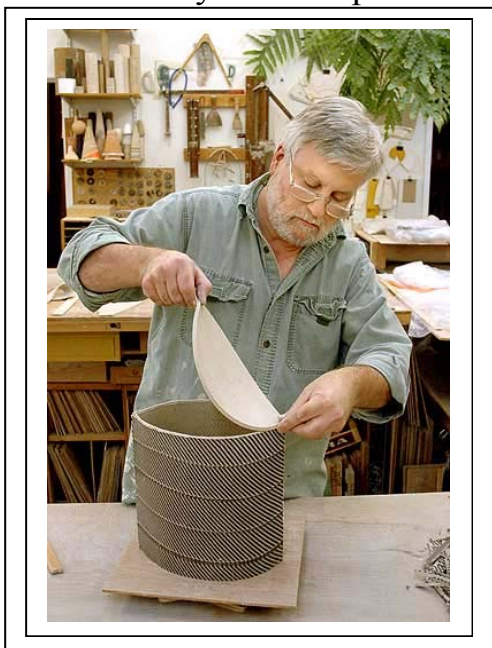

# CAROLINA CLAY GUILD

The two-day workshop includes:

- \* Principles of hand-built functional pottery, with most out of your extruder and slab roller
- \* Unusual approaches to surface treatment using colored slips and pattern-making materials
- \* How to make customized extruder dies using tools and materials found at any hardware store
- \* How to make your own hand tools and modify those you have to suit your individual needs
- \* A slide show of Hayne's work, plus historical examples of hand-built work