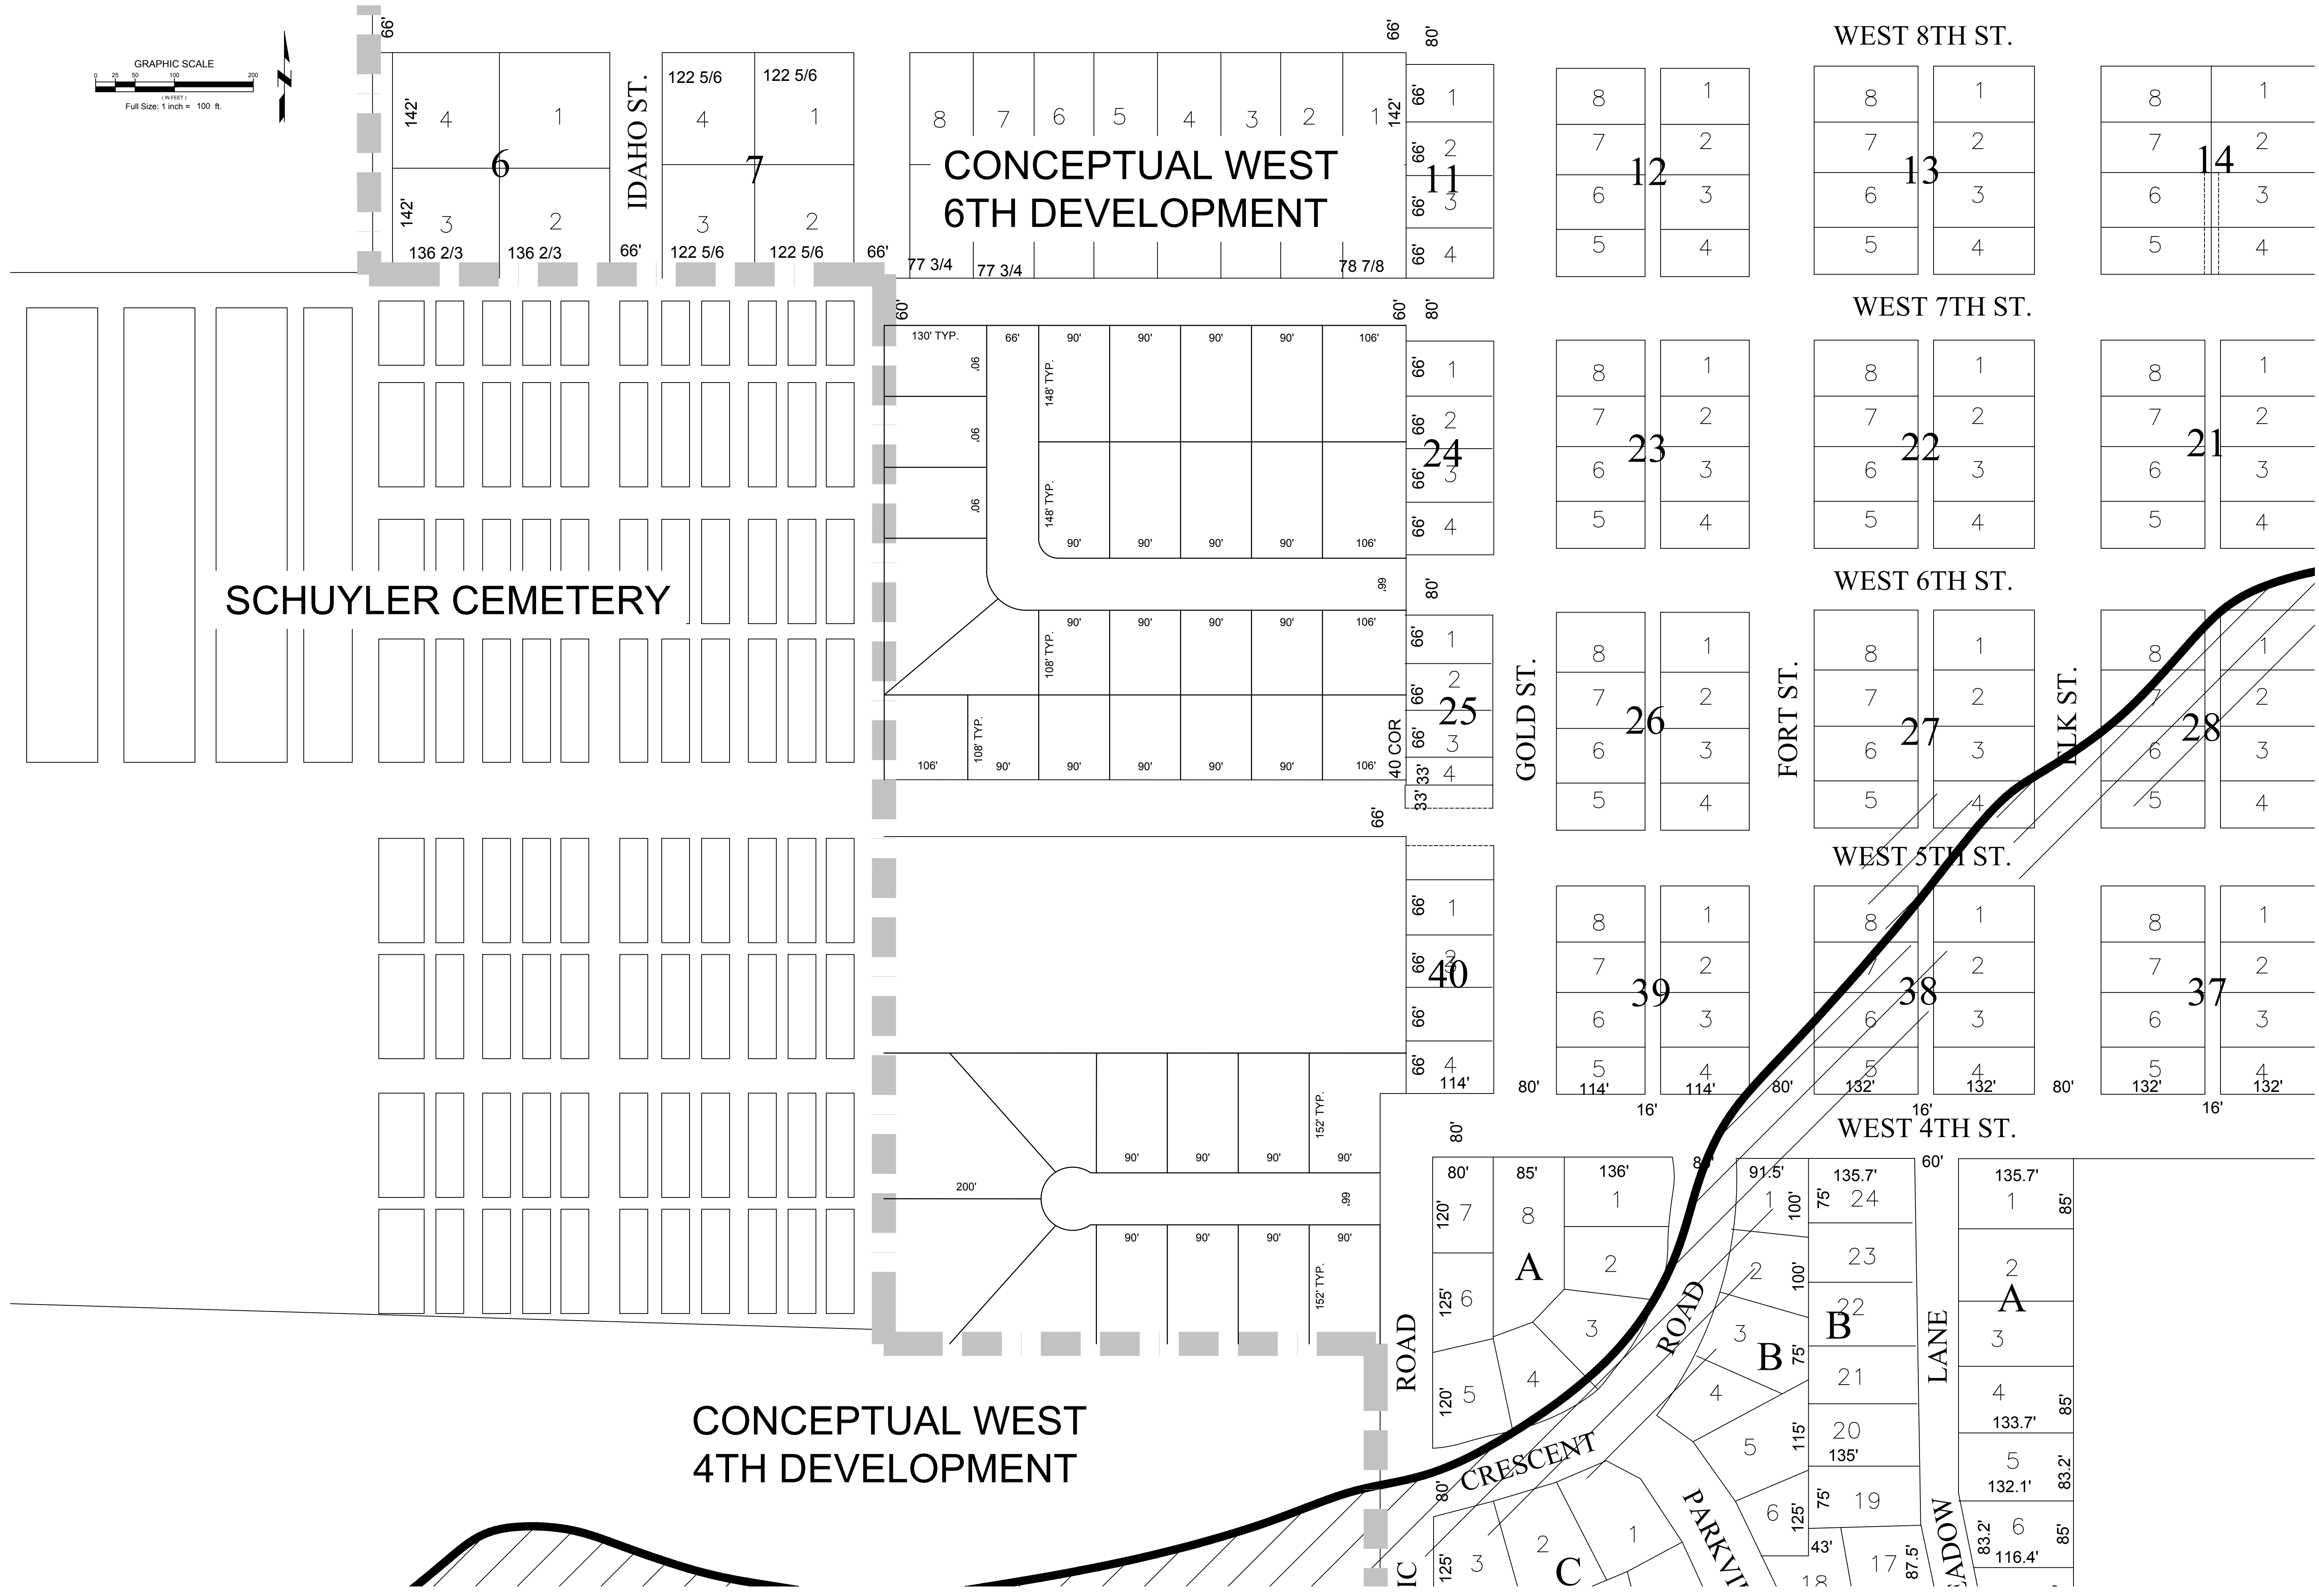

SCHUYLER CEMETERY

CONCEPTUAL WEST 6TH DEVELOPMENT

CONCEPTUAL WEST 4TH DEVELOPMENT

PRELIMINARY  
NOT FOR CONSTRUCTION  
0%  
DATE: 5/28/10

DATE: 5/28/10	DRAWN BY: JRV	
PROJECT NO.	BILLING GROUP	
SCALE: 1" = 100'		
FIELD BOOK		
FIELD CREW		
FILE NAME: 534 Conceptual Layout NE.dwg		
REVISION		
REVISION		
PROGRESS	INITIALS	DATE
PLAN IN HAND		
75% REVIEW		
95% REVIEW		
SURVEY FILE NO.		
SHEET		