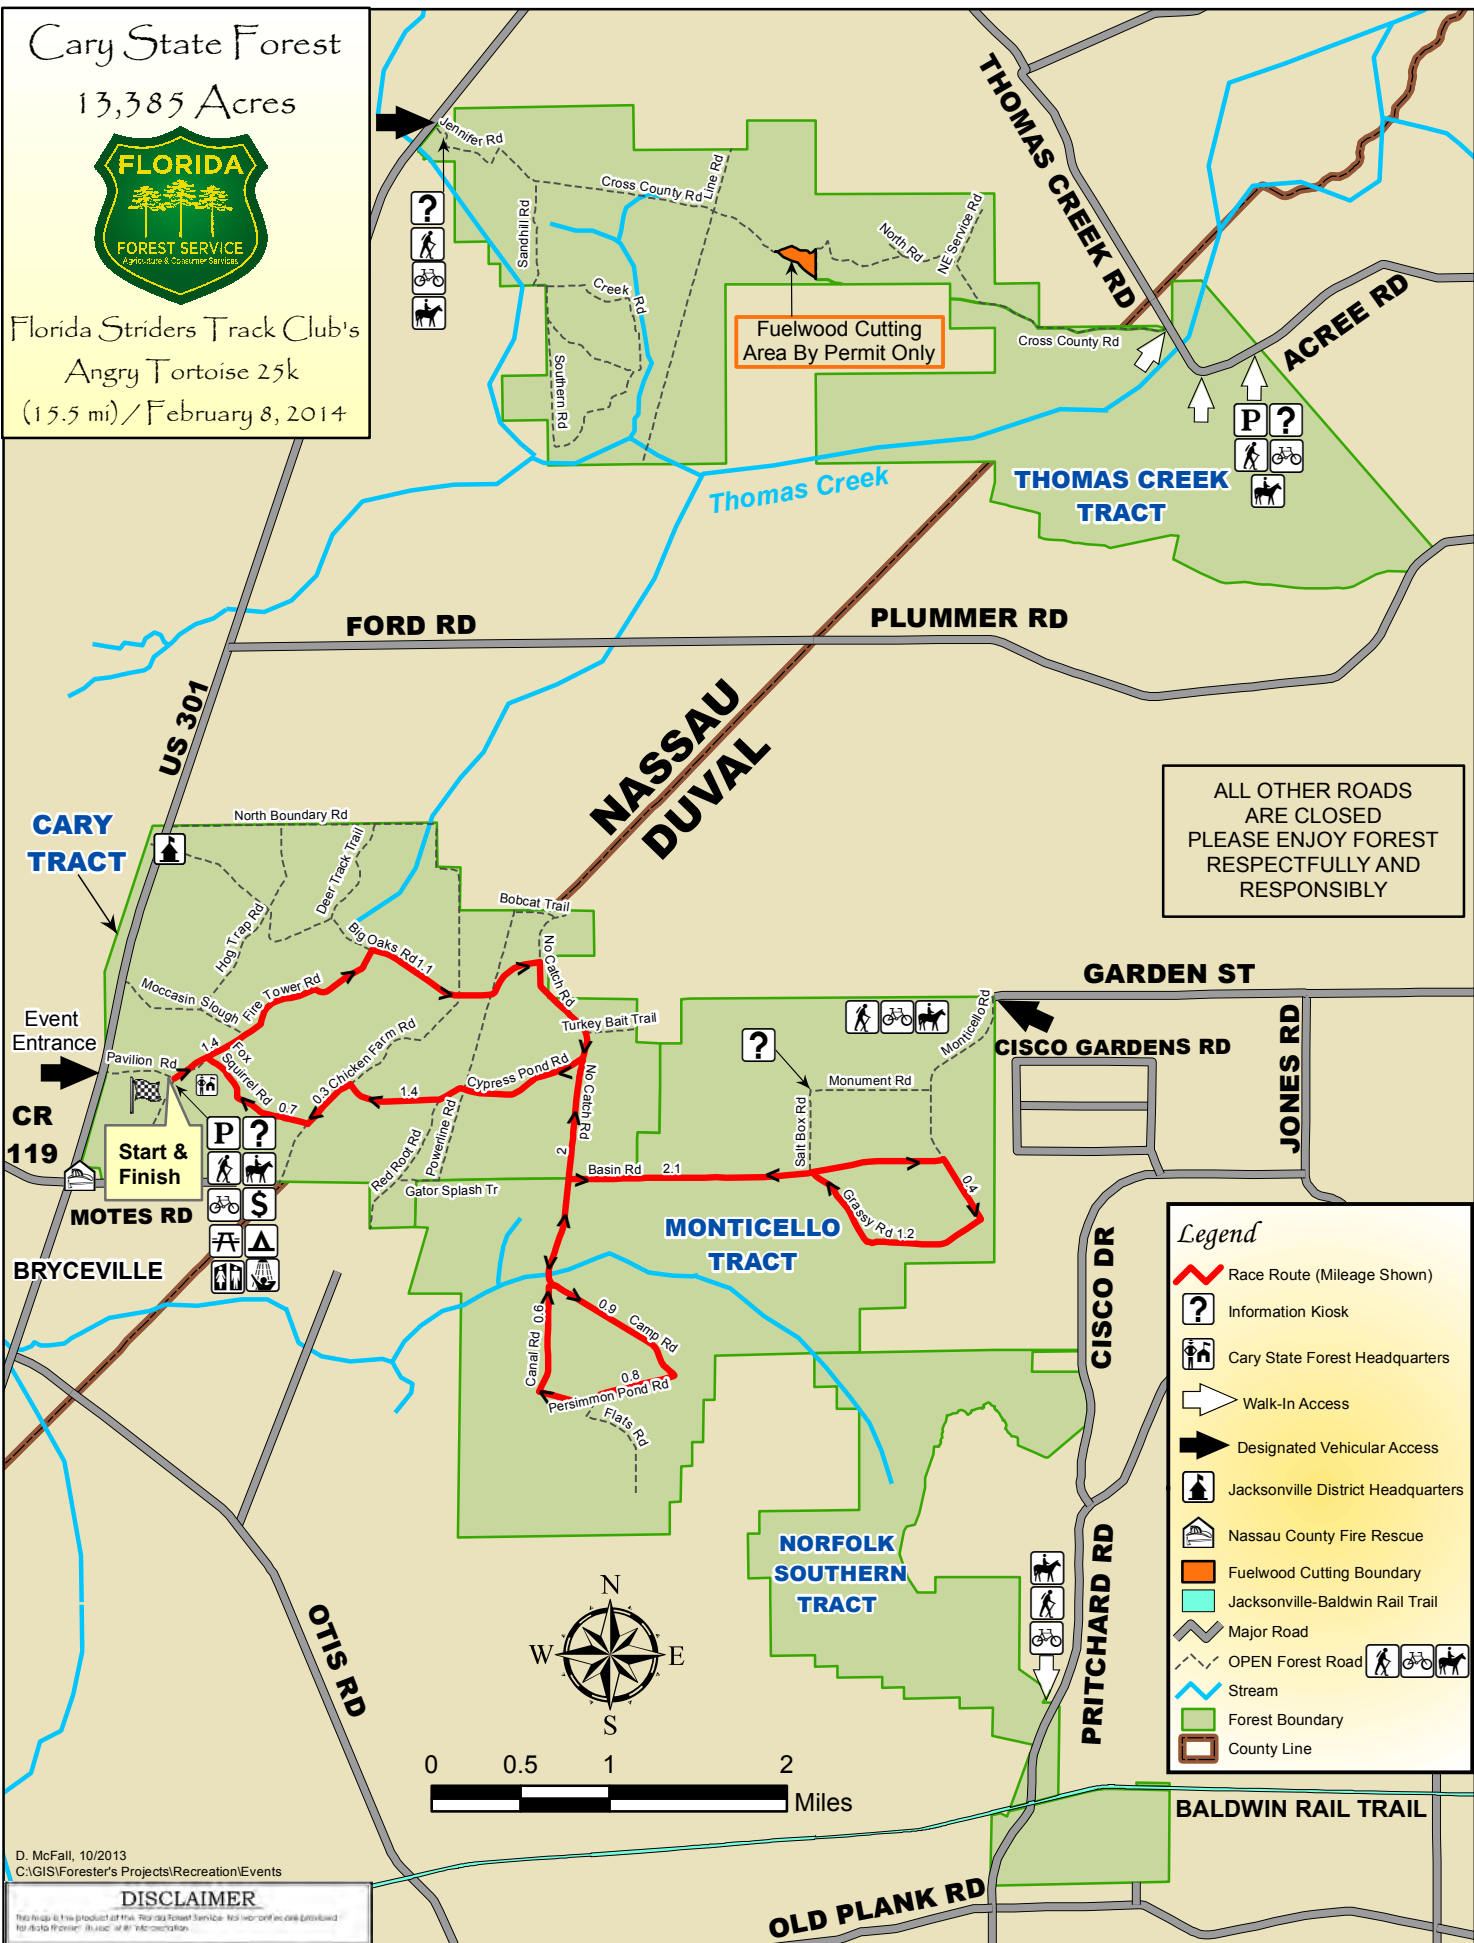

Cary State Forest

13,385 Acres

Florida Striders Track Club's
 Angry Tortoise 25k
 (15.5 mi) / February 8, 2014

ALL OTHER ROADS
 ARE CLOSED
 PLEASE ENJOY FOREST
 RESPECTFULLY AND
 RESPONSIBLY

Legend

- Race Route (Mileage Shown)
- Information Kiosk
- Cary State Forest Headquarters
- Walk-In Access
- Designated Vehicular Access
- Jacksonville District Headquarters
- Nassau County Fire Rescue
- Fuelwood Cutting Boundary
- Jacksonville-Baldwin Rail Trail
- Major Road
- OPEN Forest Road
- Stream
- Forest Boundary
- County Line

D. McFall, 10/2013
 C:\GIS\Forester's Projects\Recreation\Events

DISCLAIMER
 This map is the product of the Florida Forest Service. No warranties are provided for data provided. It is not to be used for navigation.