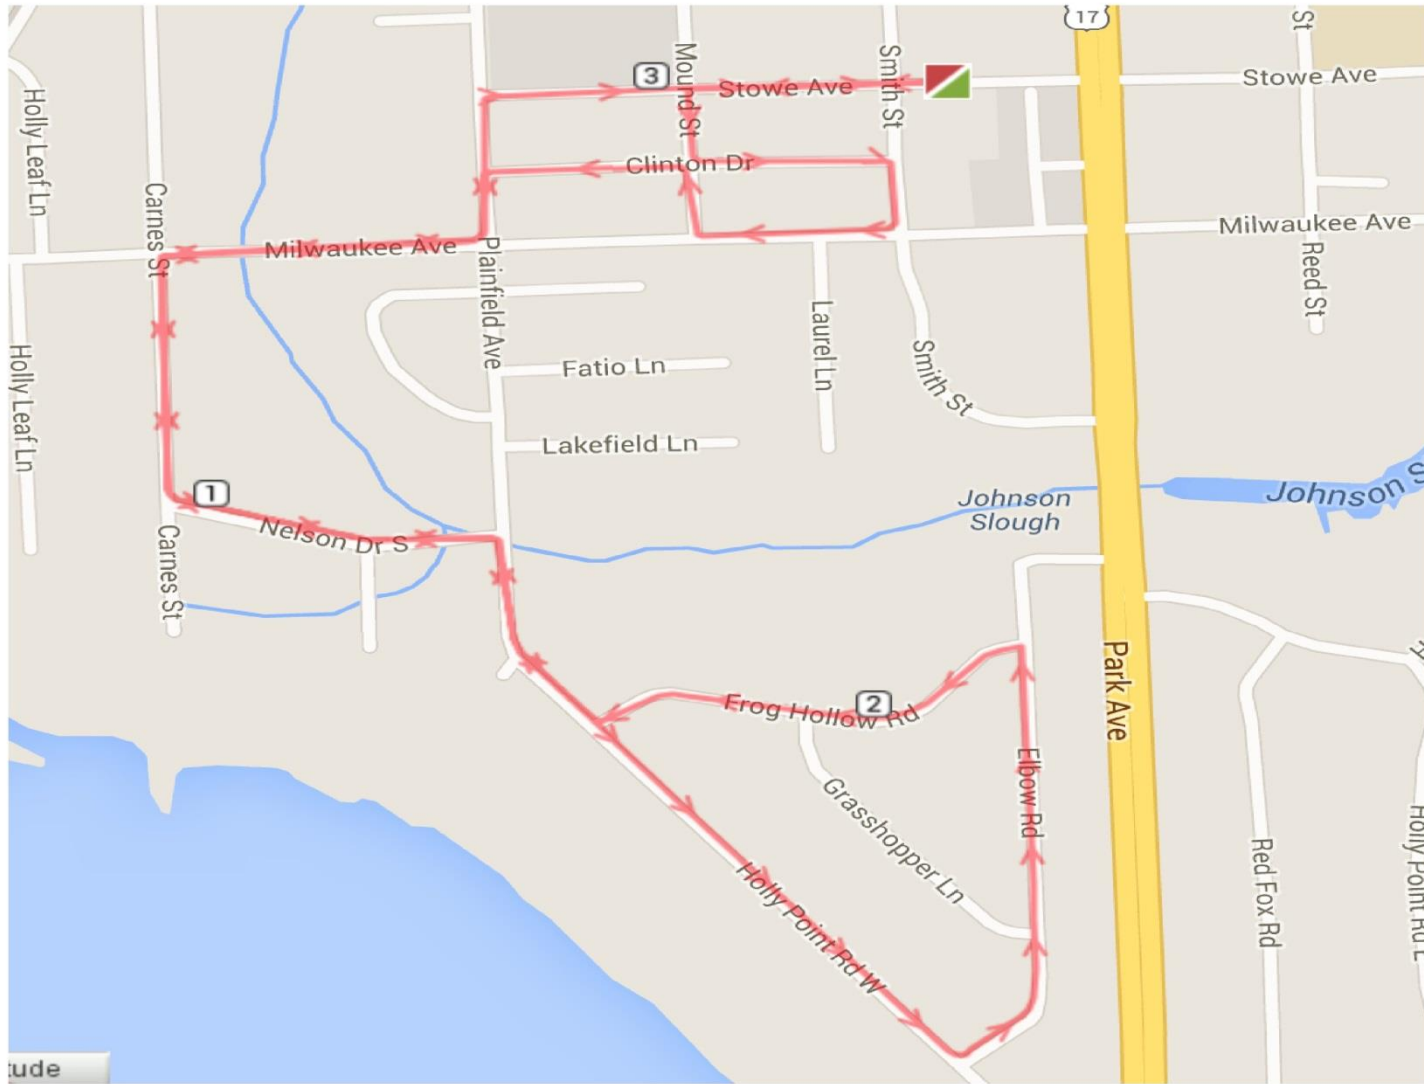

Memorial Day 5K

Memorial Day 5K

Start: Corner of Smith & Stowe

Memorial Day 5K

Mile 1: Nelson East of Carnes

Memorial Day 5K

Mile 2: Frog Hollow & Grasshopper

Memorial Day 5K

Water Station: 2640 Holly Point EAST

Memorial Day 5K

Mile 3: Stowe & Mound

Memorial Day 5K

Finish: Stowe - East of Fire Station