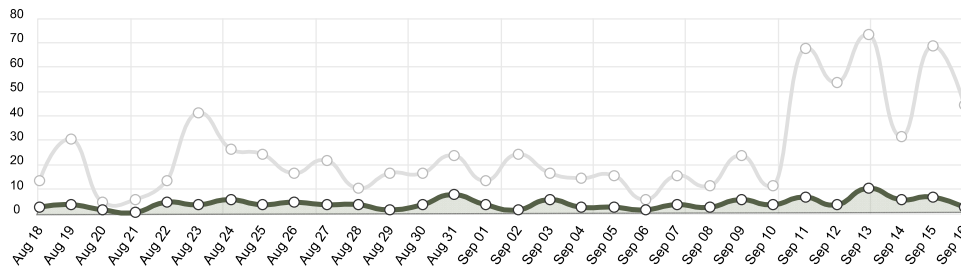

Traffic Overview

Traffic Summary

Page Views	741
Page Views / Day (Avg)	24
Unique Visitors	101
Unique Visitors / Day (Avg)	3
Robot Hits	228
Robot Hits / Day (Avg)	8

Traffic Details

	(Views)	(Unique)	(Robots)
September 16	44	2	4
September 15	68	6	1
September 14	31	5	35
September 13	73	10	-
September 12	53	3	5
September 11	67	6	4
September 10	11	3	4
September 9	23	5	2
September 8	11	2	14
September 7	15	3	5
September 6	5	1	4
September 5	15	2	4
September 4	14	2	3
September 3	16	5	2
September 2	24	1	4
September 1	13	3	14
August 31	23	7	14
August 30	16	3	16
August 29	16	1	4
August 28	10	3	4
August 27	21	3	3
August 26	16	4	4
August 25	24	3	11
August 24	26	5	4
August 23	41	3	28
August 22	13	4	-
August 21	5	-	6
August 20	4	1	2