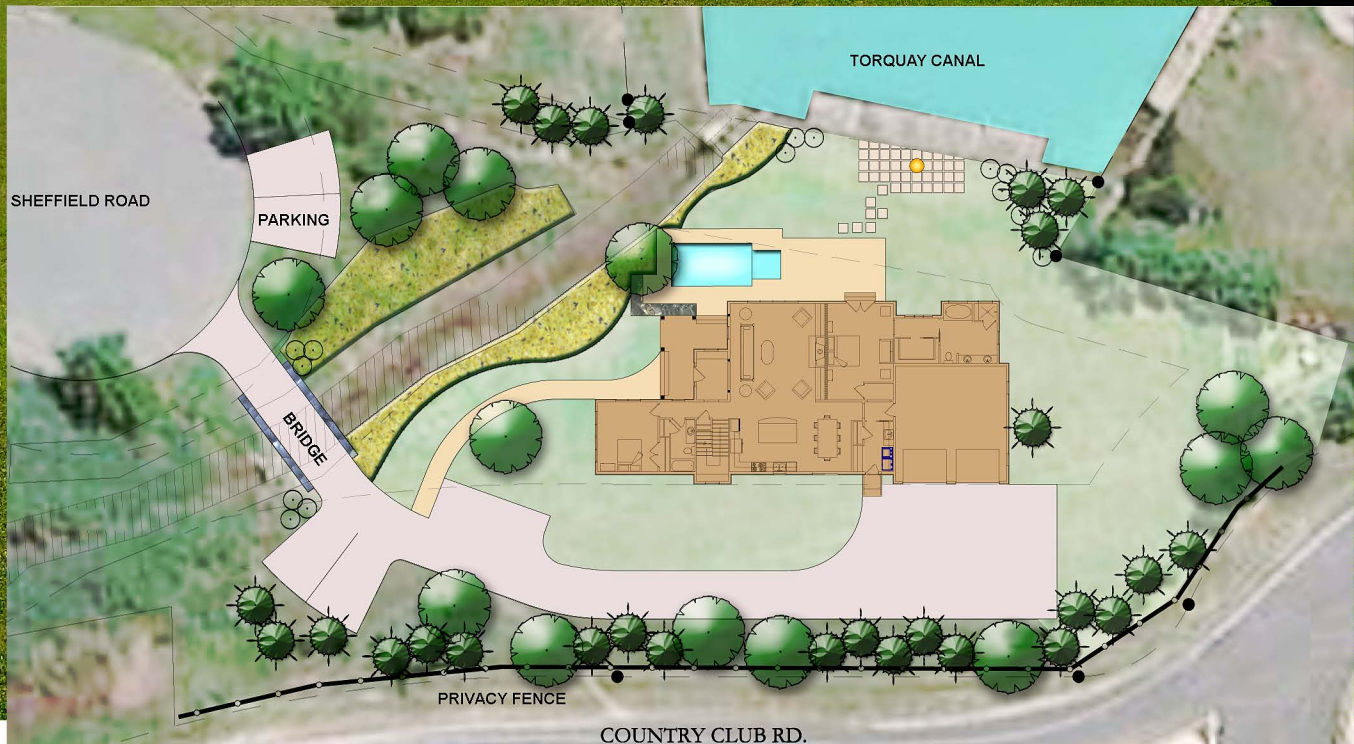

Rehoboth Beach Yacht & Country Club

To Be Built On The Water @ 31 Sheffield Road
5 Bedrooms | 5 Baths | 3,415 sq ft | \$999,900

5 Bedrooms | 5 Baths | 3,415 sq ft | \$999,900

Hardwood Floors and 10 ft Ceilings on 1st Floor
Large Great Room with Built-ins and Fireplace
Master Suite on Main with Water View
Oversized Granite Kitchen Island Seats Five
Unique Den with Vaulted Ceilings on 2nd Floor
Upstairs Balcony with 12 ft Sliders Overlooking Water

Old Fashioned Wood Driveway Bridge
Private Bulkhead Dock
Secluded, Park-Like Setting on the Water

31 Sheffield Road, RBYCC

McGregor Custom Homes, LLC
420 Rehoboth Avenue
(on the circle, by the lighthouse)
Rehoboth Beach, Delaware 19971