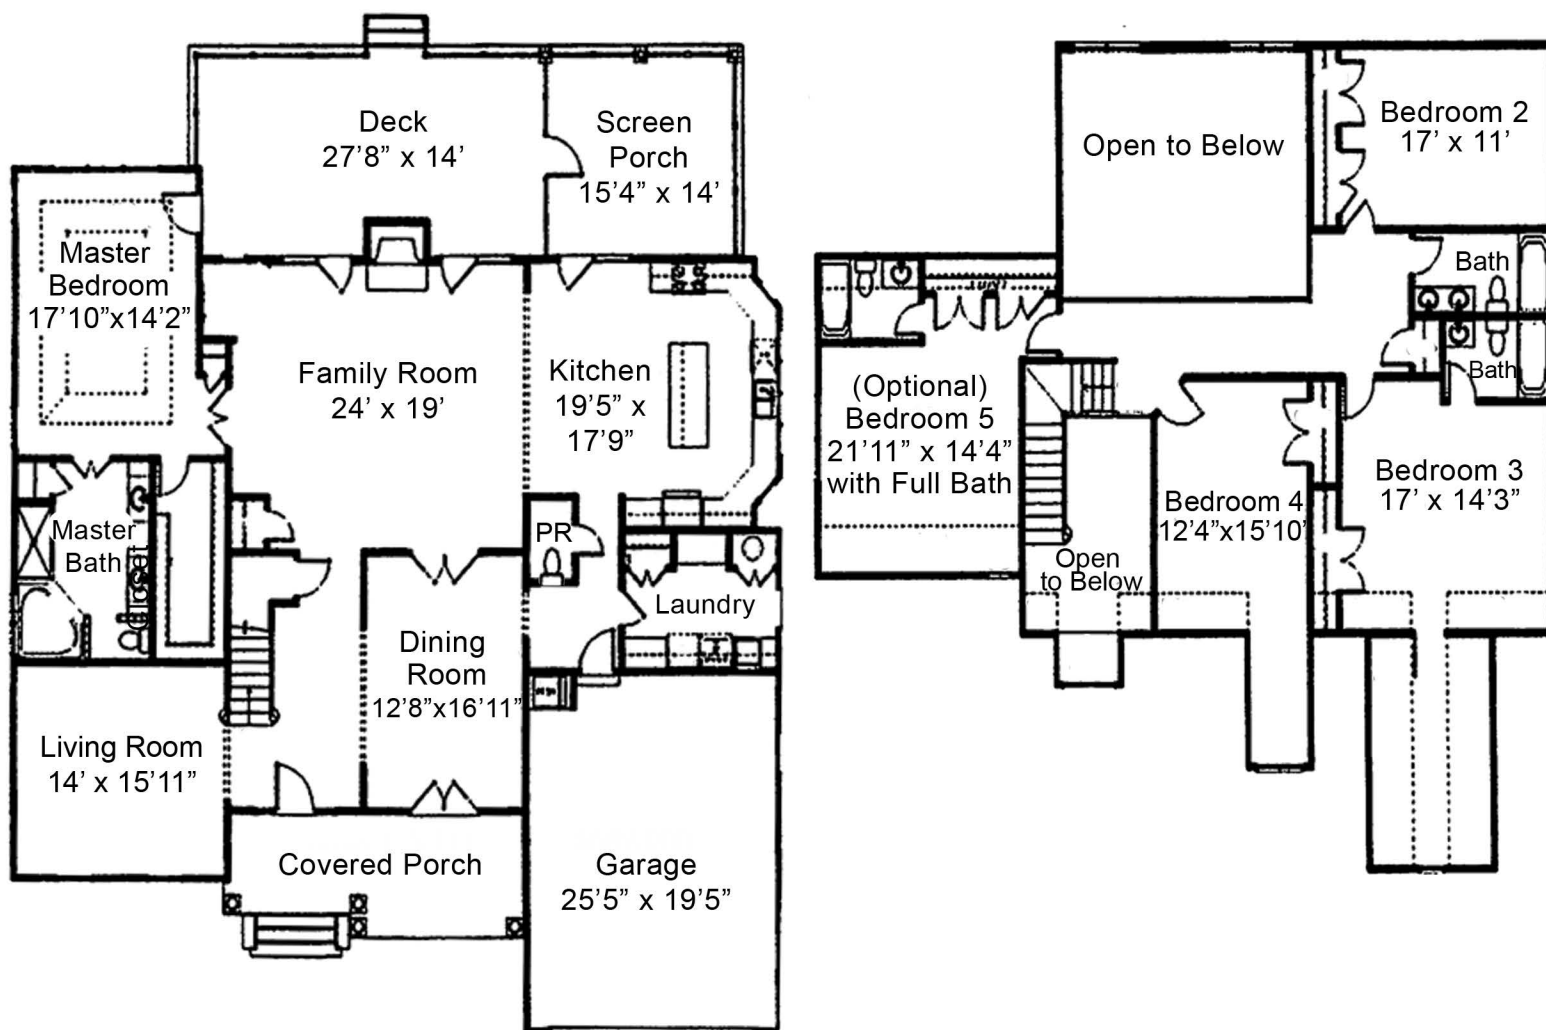

## Rehoboth Beach Yacht & Country Club

Custom Home To Be Built @ 13 Bradford Road

4 Bedrooms | 3.5 Baths | 3,111 sq ft | \$689,000

Stunning, Yet Affordable Custom Homes  
with a Reputation for Excellence