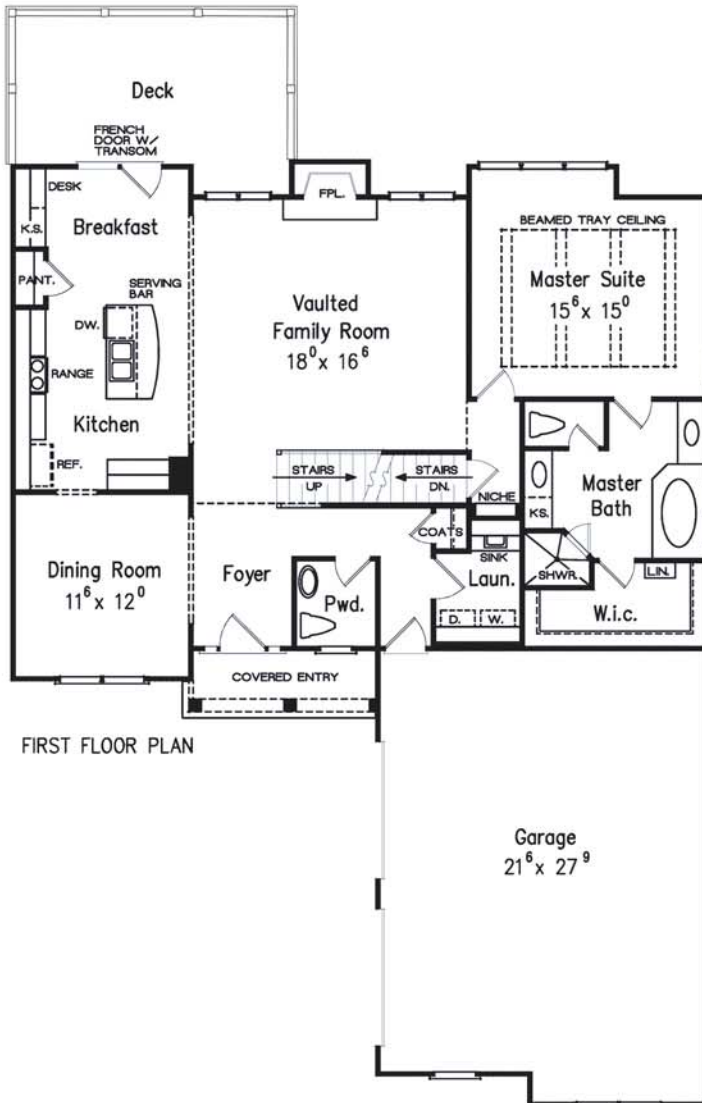

Stoneleigh Cottage

3 Bedrooms • 2.5 Bathrooms • 2,000 Sq Ft • From \$290,000

- Kitchen Opens To Family Room With Vaulted Ceiling
- Optional Bonus Room
- Open Floor Plan Perfect For Entertaining
- Optional 3rd Bathroom For Bedroom #3
- Extra Large Garage

Visit Our Website www.EastBayHomes.net

East Bay Homes • 420 Rehoboth Ave. • Rehoboth Beach, DE • (302) 226.4950

Stoneleigh Cottage

- 3 Bedrooms
- 2.5 Bathrooms
- 2,000 Sq Ft
- From \$290,000

420 Rehoboth Avenue, Rehoboth Beach, Delaware 19971
 Phone: 302.226.4950 Website: www.eastbayhomes.net