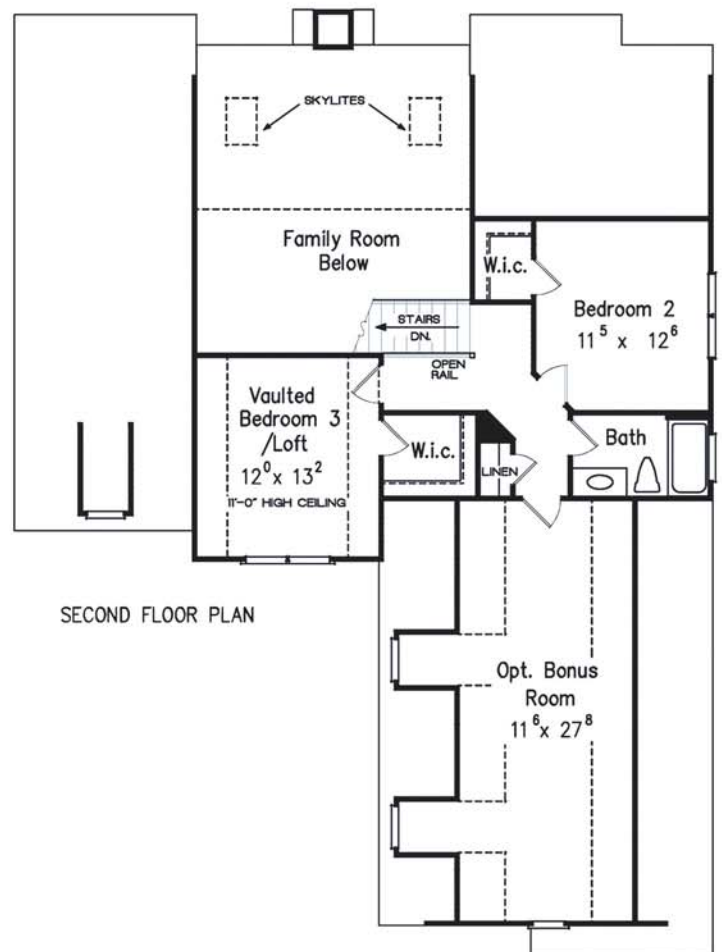

Stoneleigh Cottage

3 Bedrooms • 2.5 Bathrooms • 2,000 Sq Ft • From \$290,000

- Kitchen Opens To Family Room With Vaulted Ceiling
- Optional Bonus Room
- Open Floor Plan Perfect For Entertaining
- Optional 3rd Bathroom For Bedroom #3
- Extra Large Garage

Visit Our Website www.EastBayHomes.net

East Bay Homes • 420 Rehoboth Ave. • Rehoboth Beach, DE • (302) 226.4950

Stoneleigh Cottage

- 3 Bedrooms
- 2.5 Bathrooms
- 2,000 Sq Ft
- From \$290,000

420 Rehoboth Avenue, Rehoboth Beach, Delaware 19971
 Phone: 302.226.4950 Website: www.eastbayhomes.net