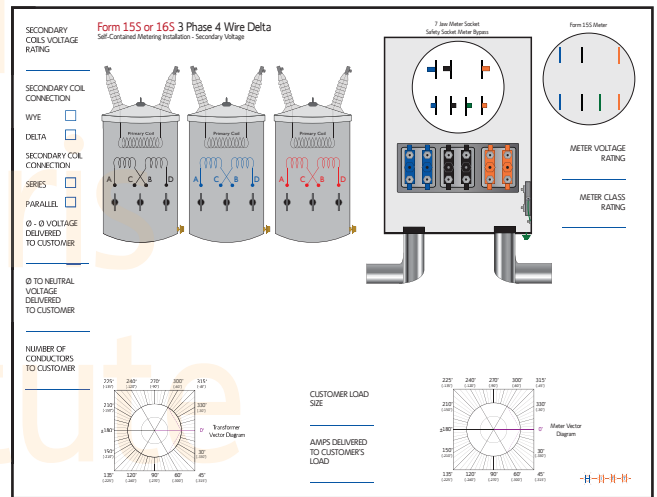

Three Phase (Self-Contained) Meter Connection Templates For Whiteboards, Training Sheets and Worksheet Tablets

Item # T2010-3P/12S

Item # T2010-3P/14S

Item # T2010-3P/14S-277

Item # T2010-3P/15S,16S-4WD

Item # T2010-3P/16S

Item # T2010-3P/16S-277

Three Phase (CT Rated) Meter Connection Templates

For Whiteboards, Training Sheets and Worksheet Tablets

Item # T2010-3P/5S,35S,45S-3WD

Item # T2010-3P/5S,35S,45S-4WD

Item # T2010-3P/8S

Item # T2010-3P/8S,9S-4WD

Three Phase (CT Rated) Meter Connection Templates

For Whiteboards, Training Sheets and Worksheet Tablets

Item # T2010-3P/6S

Item # T2010-3P/6S-277

Item # T2010-3P/9S

Item # T2010-3P/9S-277