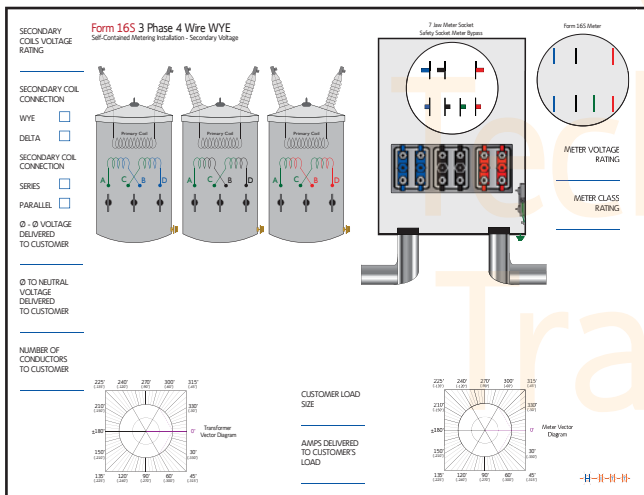

Three Phase (Self-Contained) Meter Connection Templates For Whiteboards, Training Sheets and Worksheet Tablets

Item # T2010-3P/12S

Item # T2010-3P/14S

Item # T2010-3P/14S-277

Item # T2010-3P/15S,16S-4WD

Item # T2010-3P/16S

Item # T2010-3P/16S-277

Three Phase (CT Rated) Meter Connection Templates

For Whiteboards, Training Sheets and Worksheet Tablets

Item # T2010-3P/5S,35S,45S-3WD

Item # T2010-3P/5S,35S,45S-4WD

Item # T2010-3P/8S

Item # T2010-3P/8S,9S-4WD

Three Phase (CT Rated) Meter Connection Templates

For Whiteboards, Training Sheets and Worksheet Tablets

Item # T2010-3P/6S

Item # T2010-3P/6S-277

Item # T2010-3P/9S

Item # T2010-3P/9S-277