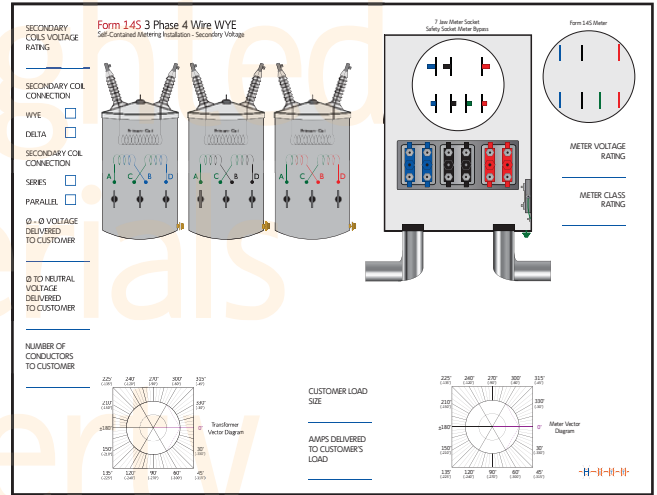

Three Phase (Self-Contained) Meter Connection Templates For Whiteboards, Training Sheets and Worksheet Tablets

Item # T2010-3P/12S

Item # T2010-3P/14S

Item # T2010-3P/14S-277

Item # T2010-3P/15S,16S-4WD

Item # T2010-3P/16S

Item # T2010-3P/16S-277

Three Phase (CT Rated) Meter Connection Templates

For Whiteboards, Training Sheets and Worksheet Tablets

Item # T2010-3P/5S,35S,45S-3WD

Item # T2010-3P/5S,35S,45S-4WD

Item # T2010-3P/8S

Item # T2010-3P/8S,9S-4WD

Three Phase (CT Rated) Meter Connection Templates

For Whiteboards, Training Sheets and Worksheet Tablets

Item # T2010-3P/6S

Item # T2010-3P/6S-277

Item # T2010-3P/9S

Item # T2010-3P/9S-277