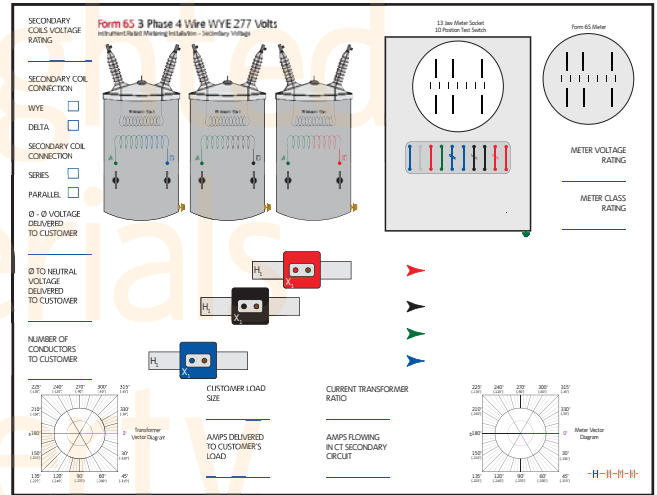

Three Phase (Self-Contained) Meter Connection Templates For Whiteboards, Training Sheets and Worksheet Tablets

Item # T2010-3P/12S

Item # T2010-3P/14S

Item # T2010-3P/14S-277

Item # T2010-3P/15S,16S-4WD

Item # T2010-3P/16S

Item # T2010-3P/16S-277

Three Phase (CT Rated) Meter Connection Templates

For Whiteboards, Training Sheets and Worksheet Tablets

Item # T2010-3P/5S,35S,45S-3WD

Item # T2010-3P/5S,35S,45S-4WD

Item # T2010-3P/8S

Item # T2010-3P/8S,9S-4WD

Three Phase (CT Rated) Meter Connection Templates

For Whiteboards, Training Sheets and Worksheet Tablets

Item # T2010-3P/6S

Item # T2010-3P/6S-277

Item # T2010-3P/9S

Item # T2010-3P/9S-277