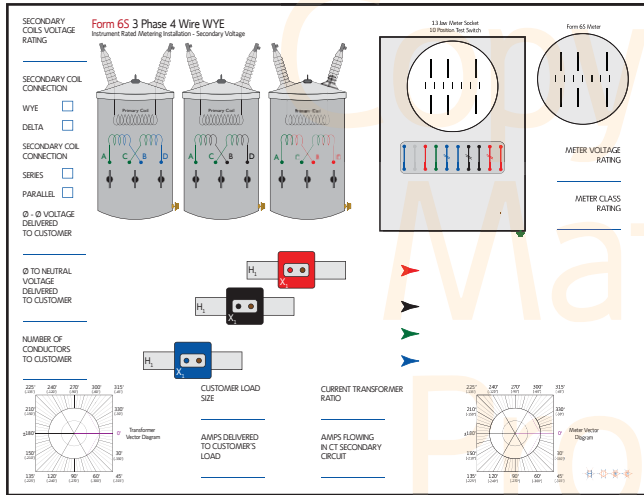

Three Phase (Self-Contained) Meter Connection Templates For Whiteboards, Training Sheets and Worksheet Tablets

Item # T2010-3P/12S

Item # T2010-3P/14S

Item # T2010-3P/14S-277

Item # T2010-3P/15S,16S-4WD

Item # T2010-3P/16S

Item # T2010-3P/16S-277

Three Phase (CT Rated) Meter Connection Templates

For Whiteboards, Training Sheets and Worksheet Tablets

Item # T2010-3P/5S,35S,45S-3WD

Item # T2010-3P/5S,35S,45S-4WD

Item # T2010-3P/8S

Item # T2010-3P/8S,9S-4WD

Three Phase (CT Rated) Meter Connection Templates

For Whiteboards, Training Sheets and Worksheet Tablets

Item # T2010-3P/6S

Item # T2010-3P/6S-277

Item # T2010-3P/9S

Item # T2010-3P/9S-277