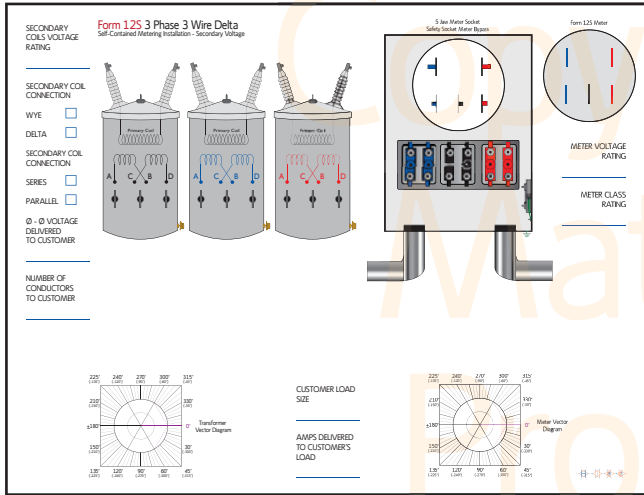

Three Phase (Self-Contained) Meter Connection Templates For Whiteboards, Training Sheets and Worksheet Tablets

Item # T2010-3P/12S

Item # T2010-3P/14S

Item # T2010-3P/14S-277

Item # T2010-3P/15S,16S-4WD

Item # T2010-3P/16S

Item # T2010-3P/16S-277

Three Phase (CT Rated) Meter Connection Templates

For Whiteboards, Training Sheets and Worksheet Tablets

Item # T2010-3P/5S,35S,45S-3WD

Item # T2010-3P/5S,35S,45S-4WD

Item # T2010-3P/8S

Item # T2010-3P/8S,9S-4WD

Three Phase (CT Rated) Meter Connection Templates

For Whiteboards, Training Sheets and Worksheet Tablets

Item # T2010-3P/6S

Item # T2010-3P/6S-277

Item # T2010-3P/9S

Item # T2010-3P/9S-277