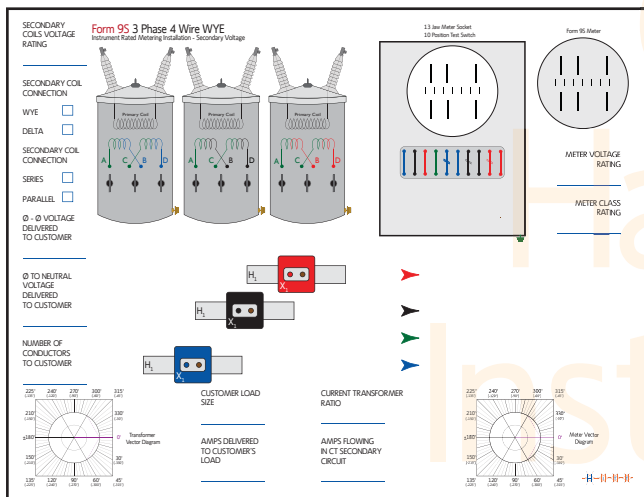

Three Phase (Self-Contained) Meter Connection Templates For Whiteboards, Training Sheets and Worksheet Tablets

Item # T2010-3P/12S

Item # T2010-3P/14S

Item # T2010-3P/14S-277

Item # T2010-3P/15S,16S-4WD

Item # T2010-3P/16S

Item # T2010-3P/16S-277

Three Phase (CT Rated) Meter Connection Templates

For Whiteboards, Training Sheets and Worksheet Tablets

Item # T2010-3P/5S,35S,45S-3WD

Item # T2010-3P/5S,35S,45S-4WD

Item # T2010-3P/8S

Item # T2010-3P/8S,9S-4WD

Three Phase (CT Rated) Meter Connection Templates

For Whiteboards, Training Sheets and Worksheet Tablets

Item # T2010-3P/6S

Item # T2010-3P/6S-277

Item # T2010-3P/9S

Item # T2010-3P/9S-277