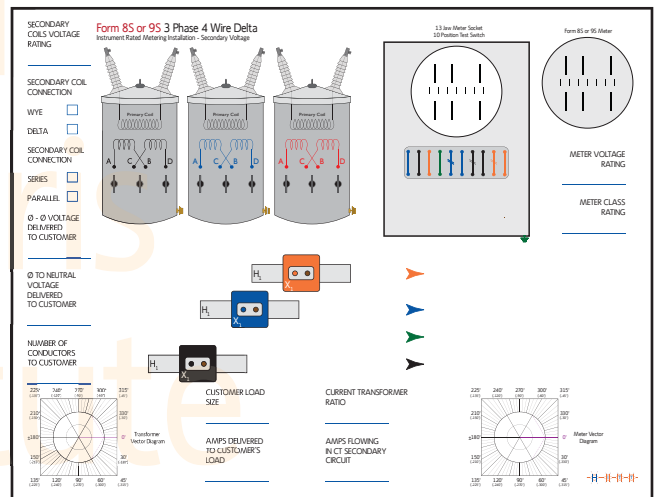

Three Phase (Self-Contained) Meter Connection Templates For Whiteboards, Training Sheets and Worksheet Tablets

Item # T2010-3P/12S

Item # T2010-3P/14S

Item # T2010-3P/14S-277

Item # T2010-3P/15S,16S-4WD

Item # T2010-3P/16S

Item # T2010-3P/16S-277

Three Phase (CT Rated) Meter Connection Templates

For Whiteboards, Training Sheets and Worksheet Tablets

Item # T2010-3P/5S,35S,45S-3WD

Item # T2010-3P/5S,35S,45S-4WD

Item # T2010-3P/8S

Item # T2010-3P/8S,9S-4WD

Three Phase (CT Rated) Meter Connection Templates

For Whiteboards, Training Sheets and Worksheet Tablets

Item # T2010-3P/6S

Item # T2010-3P/6S-277

Item # T2010-3P/9S

Item # T2010-3P/9S-277