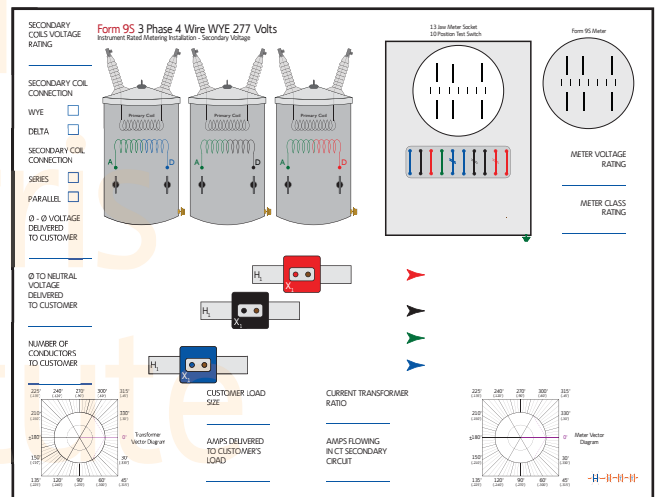

Three Phase (Self-Contained) Meter Connection Templates For Whiteboards, Training Sheets and Worksheet Tablets

Item # T2010-3P/12S

Item # T2010-3P/14S

Item # T2010-3P/14S-277

Item # T2010-3P/15S,16S-4WD

Item # T2010-3P/16S

Item # T2010-3P/16S-277

Three Phase (CT Rated) Meter Connection Templates

For Whiteboards, Training Sheets and Worksheet Tablets

Item # T2010-3P/5S,35S,45S-3WD

Item # T2010-3P/5S,35S,45S-4WD

Item # T2010-3P/8S

Item # T2010-3P/8S,9S-4WD

Three Phase (CT Rated) Meter Connection Templates

For Whiteboards, Training Sheets and Worksheet Tablets

Item # T2010-3P/6S

Item # T2010-3P/6S-277

Item # T2010-3P/9S

Item # T2010-3P/9S-277