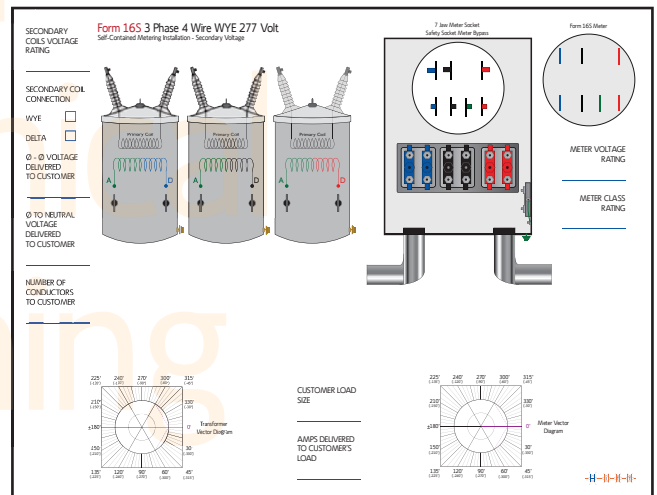

Three Phase (Self-Contained) Meter Connection Templates For Whiteboards, Training Sheets and Worksheet Tablets

Item # T2010-3P/12S

Item # T2010-3P/14S

Item # T2010-3P/14S-277

Item # T2010-3P/15S,16S-4WD

Item # T2010-3P/16S

Item # T2010-3P/16S-277

Three Phase (CT Rated) Meter Connection Templates

For Whiteboards, Training Sheets and Worksheet Tablets

Item # T2010-3P/5S,35S,45S-3WD

Item # T2010-3P/5S,35S,45S-4WD

Item # T2010-3P/8S

Item # T2010-3P/8S,9S-4WD

Three Phase (CT Rated) Meter Connection Templates

For Whiteboards, Training Sheets and Worksheet Tablets

Item # T2010-3P/6S

Item # T2010-3P/6S-277

Item # T2010-3P/9S

Item # T2010-3P/9S-277