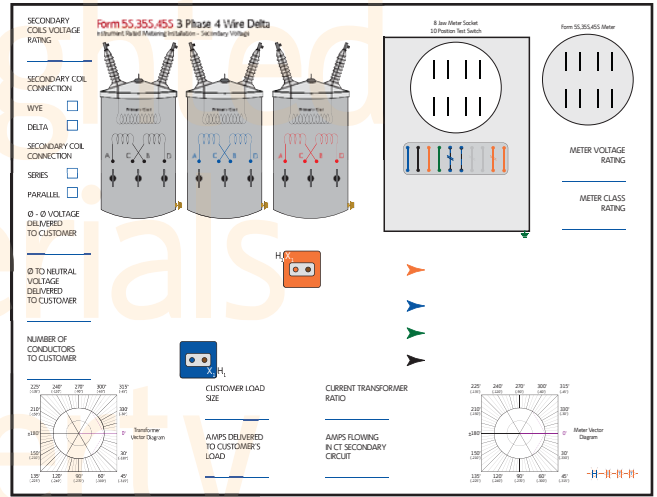

Three Phase (Self-Contained) Meter Connection Templates For Whiteboards, Training Sheets and Worksheet Tablets

Item # T2010-3P/12S

Item # T2010-3P/14S

Item # T2010-3P/14S-277

Item # T2010-3P/15S,16S-4WD

Item # T2010-3P/16S

Item # T2010-3P/16S-277

Three Phase (CT Rated) Meter Connection Templates

For Whiteboards, Training Sheets and Worksheet Tablets

Item # T2010-3P/5S,35S,45S-3WD

Item # T2010-3P/5S,35S,45S-4WD

Item # T2010-3P/8S

Item # T2010-3P/8S,9S-4WD

Three Phase (CT Rated) Meter Connection Templates

For Whiteboards, Training Sheets and Worksheet Tablets

Item # T2010-3P/6S

Item # T2010-3P/6S-277

Item # T2010-3P/9S

Item # T2010-3P/9S-277