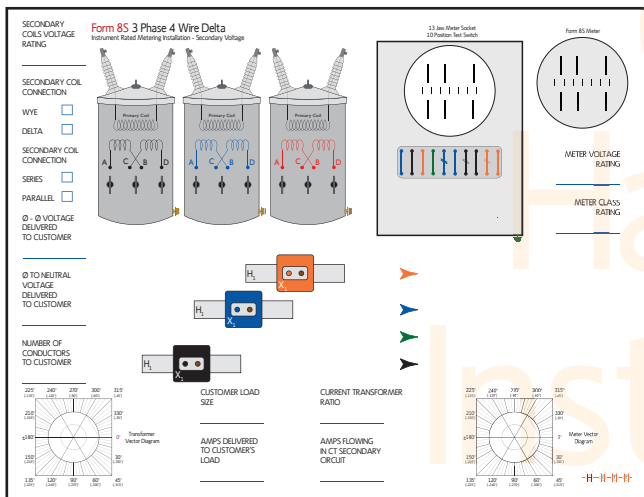

Three Phase (Self-Contained) Meter Connection Templates For Whiteboards, Training Sheets and Worksheet Tablets

Item # T2010-3P/12S

Item # T2010-3P/14S

Item # T2010-3P/14S-277

Item # T2010-3P/15S,16S-4WD

Item # T2010-3P/16S

Item # T2010-3P/16S-277

Three Phase (CT Rated) Meter Connection Templates

For Whiteboards, Training Sheets and Worksheet Tablets

Item # T2010-3P/5S,35S,45S-3WD

Item # T2010-3P/5S,35S,45S-4WD

Item # T2010-3P/8S

Item # T2010-3P/8S,9S-4WD

Three Phase (CT Rated) Meter Connection Templates

For Whiteboards, Training Sheets and Worksheet Tablets

Item # T2010-3P/6S

Item # T2010-3P/6S-277

Item # T2010-3P/9S

Item # T2010-3P/9S-277