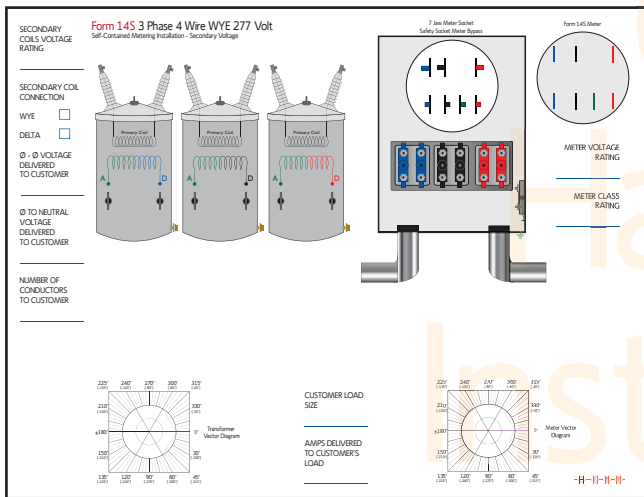

Three Phase (Self-Contained) Meter Connection Templates For Whiteboards, Training Sheets and Worksheet Tablets

Item # T2010-3P/12S

Item # T2010-3P/14S

Item # T2010-3P/14S-277

Item # T2010-3P/15S,16S-4WD

Item # T2010-3P/16S

Item # T2010-3P/16S-277

Three Phase (CT Rated) Meter Connection Templates

For Whiteboards, Training Sheets and Worksheet Tablets

Item # T2010-3P/5S,35S,45S-3WD

Item # T2010-3P/5S,35S,45S-4WD

Item # T2010-3P/8S

Item # T2010-3P/8S,9S-4WD

Three Phase (CT Rated) Meter Connection Templates

For Whiteboards, Training Sheets and Worksheet Tablets

Item # T2010-3P/6S

Item # T2010-3P/6S-277

Item # T2010-3P/9S

Item # T2010-3P/9S-277