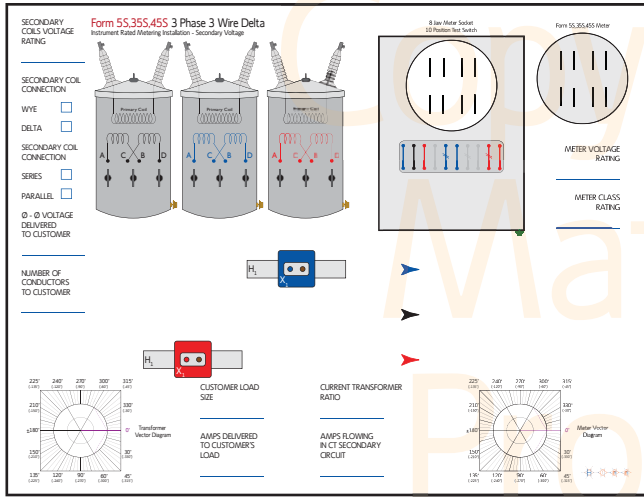

Three Phase (Self-Contained) Meter Connection Templates For Whiteboards, Training Sheets and Worksheet Tablets

Item # T2010-3P/12S

Item # T2010-3P/14S

Item # T2010-3P/14S-277

Item # T2010-3P/15S,16S-4WD

Item # T2010-3P/16S

Item # T2010-3P/16S-277

Three Phase (CT Rated) Meter Connection Templates

For Whiteboards, Training Sheets and Worksheet Tablets

Item # T2010-3P/5S,35S,45S-3WD

Item # T2010-3P/5S,35S,45S-4WD

Item # T2010-3P/8S

Item # T2010-3P/8S,9S-4WD

Three Phase (CT Rated) Meter Connection Templates

For Whiteboards, Training Sheets and Worksheet Tablets

Item # T2010-3P/6S

Item # T2010-3P/6S-277

Item # T2010-3P/9S

Item # T2010-3P/9S-277