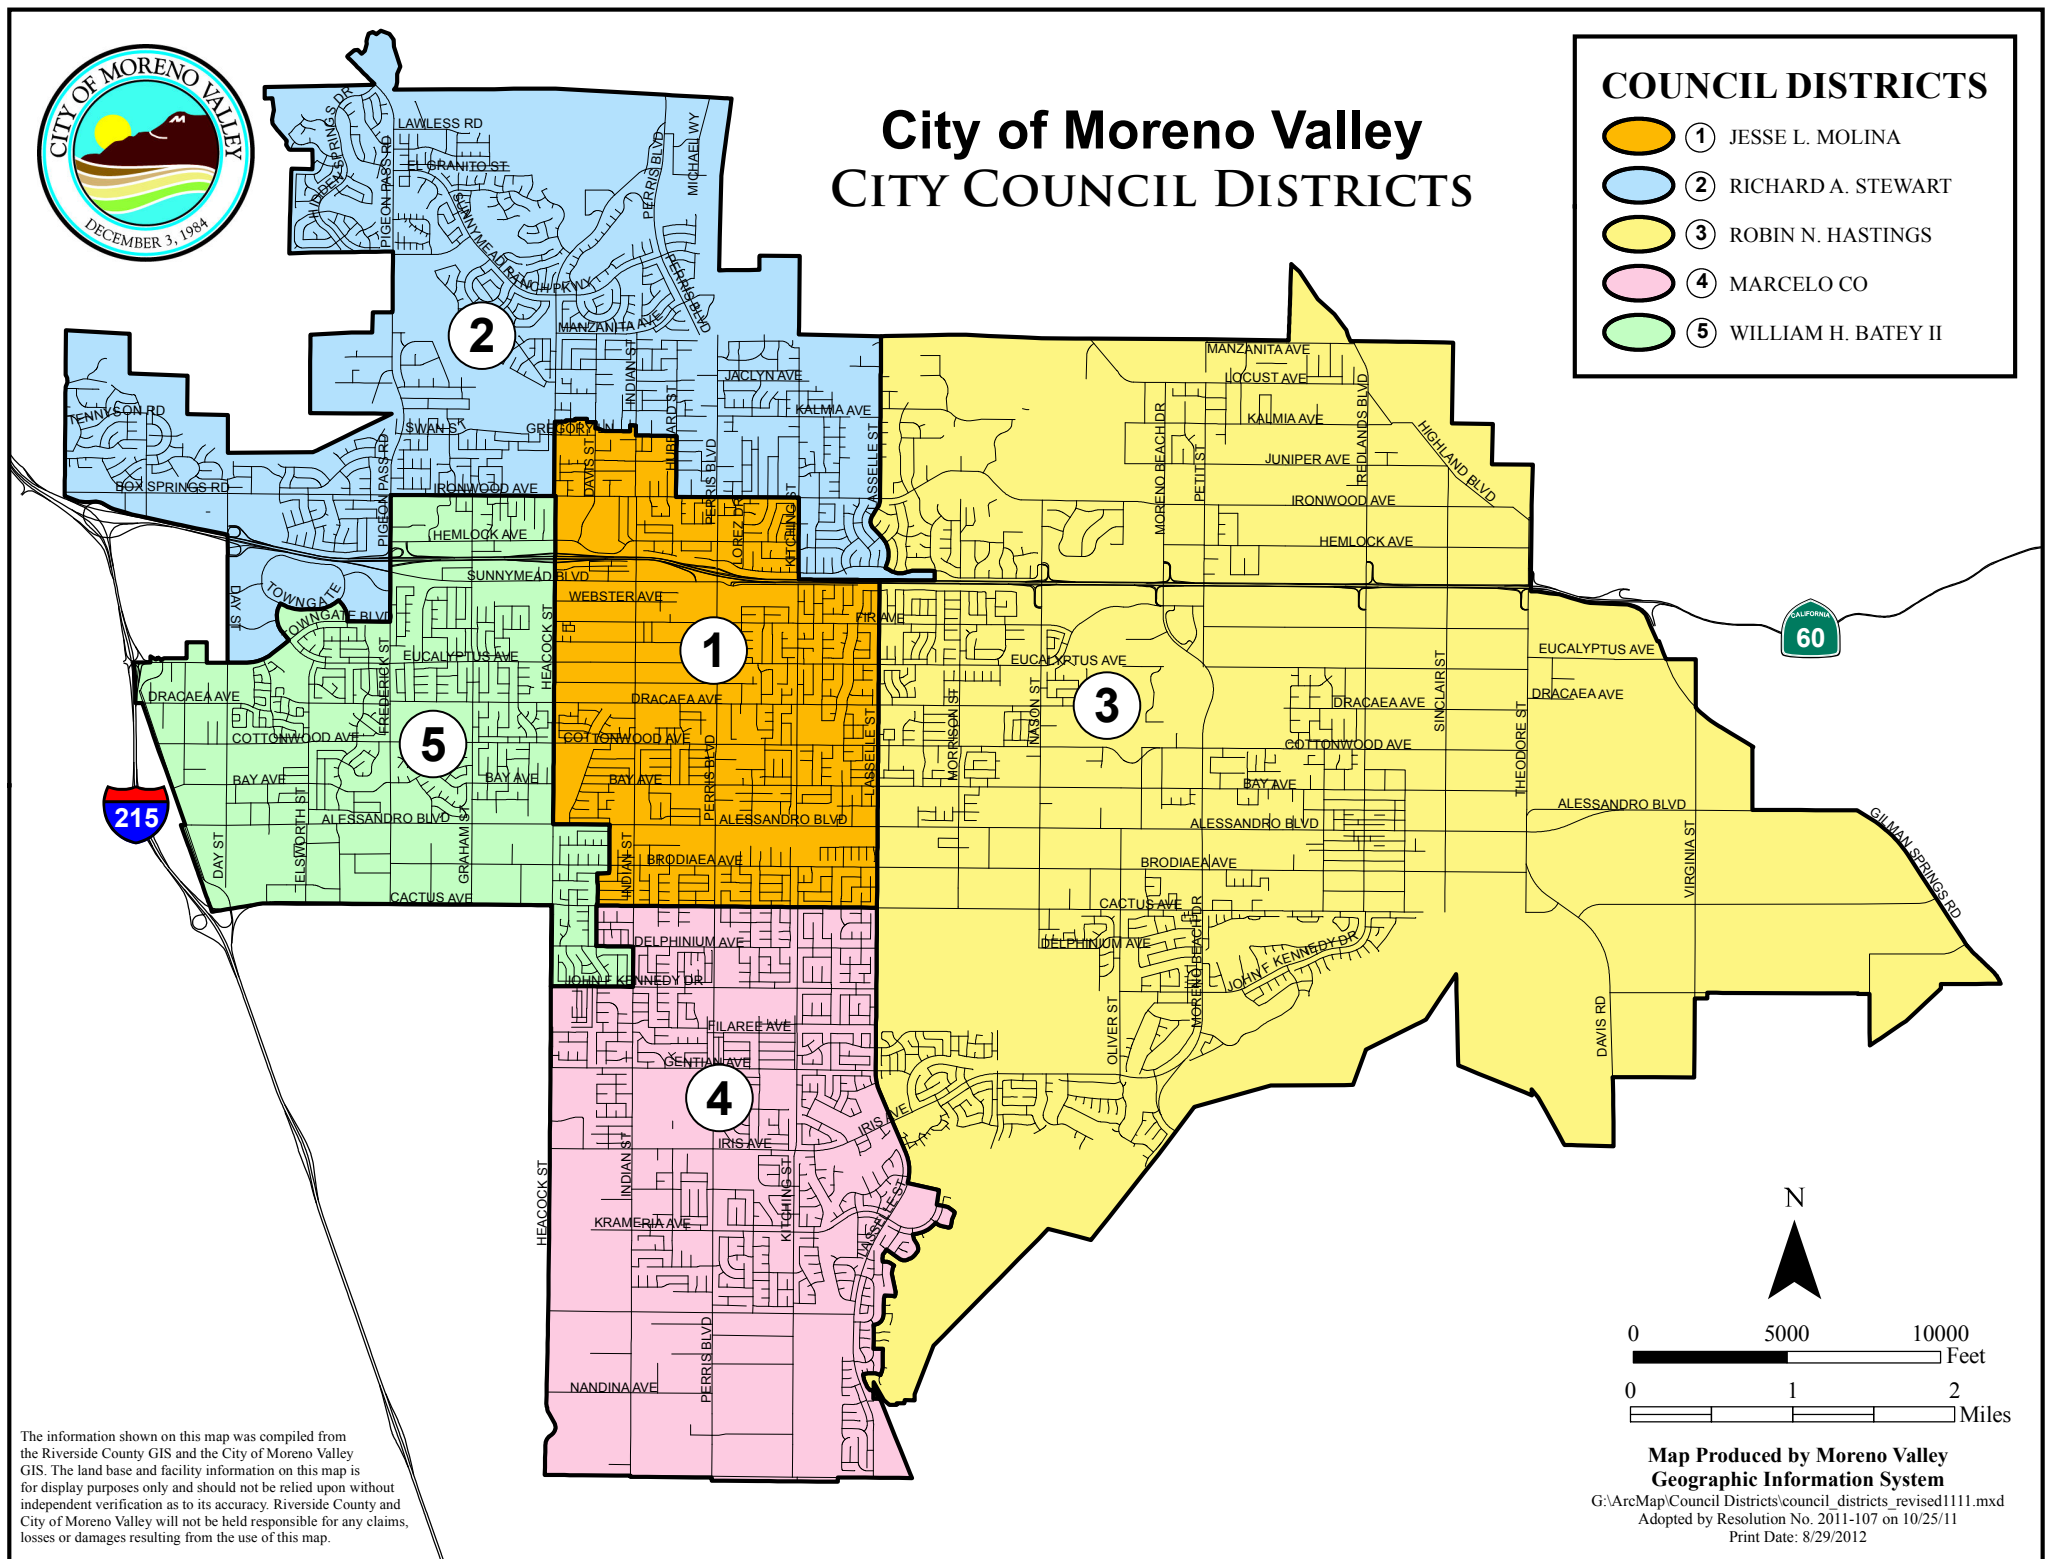

City of Moreno Valley CITY COUNCIL DISTRICTS

COUNCIL DISTRICTS

- ① JESSE L. MOLINA
- ② RICHARD A. STEWART
- ③ ROBIN N. HASTINGS
- ④ MARCELO CO
- ⑤ WILLIAM H. BATEY II

Map Produced by Moreno Valley
Geographic Information System
G:\ArcMap\Council Districts\council_districts_revised1111.mxd
Adopted by Resolution No. 2011-107 on 10/25/11
Print Date: 8/29/2012