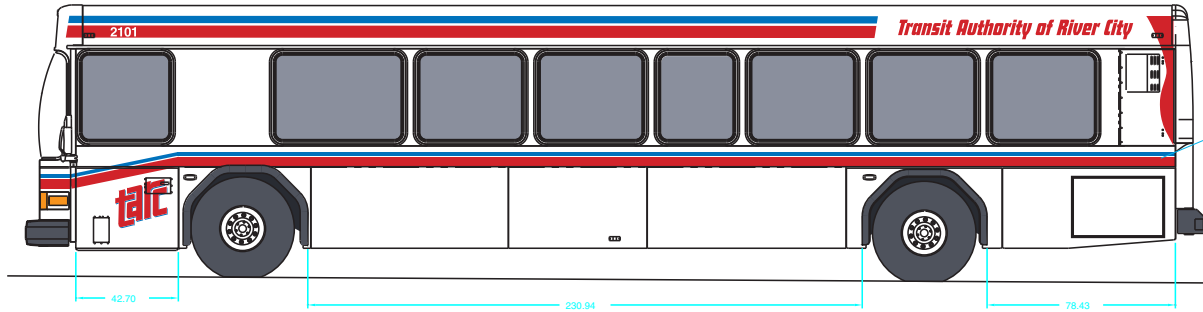

Front

2101

3" blue
1" space
5" red

LOUISVILLE, KY

(11) Low Floor, 40 foot by 102 inches
Serial # 72467 - 72477
Bus # 2101 - 2111

Revised Layout, 11/28/01
Graphics approximate, for position only.

PAINT (P.P.G.)

White DHS-8000
basic bus
Black DHS-9826

Interior - Black

DECALS

Avery Reflective Red 9002
Avery Reflective Blue 9005
Reflective White
Reflective Black

Approvals

D. Fenelon
Gillig Sales Department
approved by