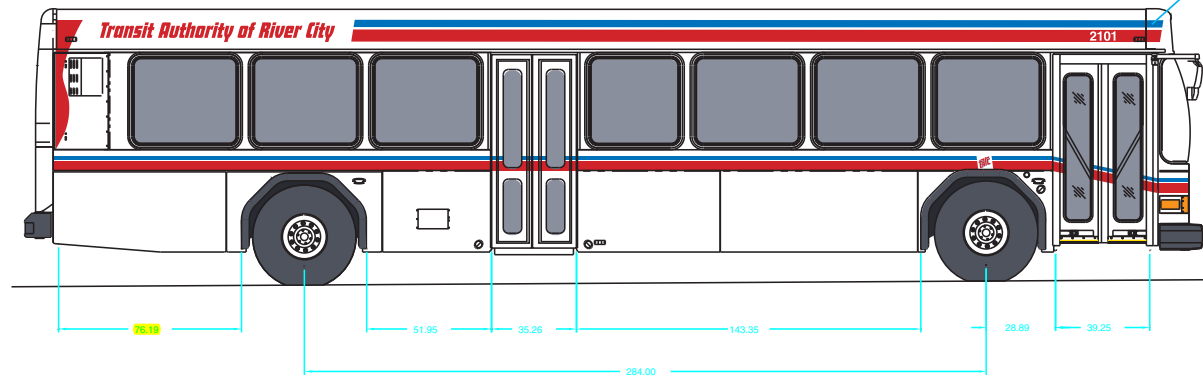

Front

2101

3" blue
1" space
5" red

LOUISVILLE, KY

(11) Low Floor, 40 foot by 102 inches
Serial # 72467 - 72477
Bus # 2101 - 2111

Revised Layout, 11/28/01
Graphics approximate, for position only.

PAINT (P.P.G.)

White DHS-8000
basic bus
Black DHS-9826

Interior - Black

DECALS

Avery Reflective Red 9002
Avery Reflective Blue 9005
Reflective White
Reflective Black

Approvals

D. Fenelon
Gillig Sales Department
approved by