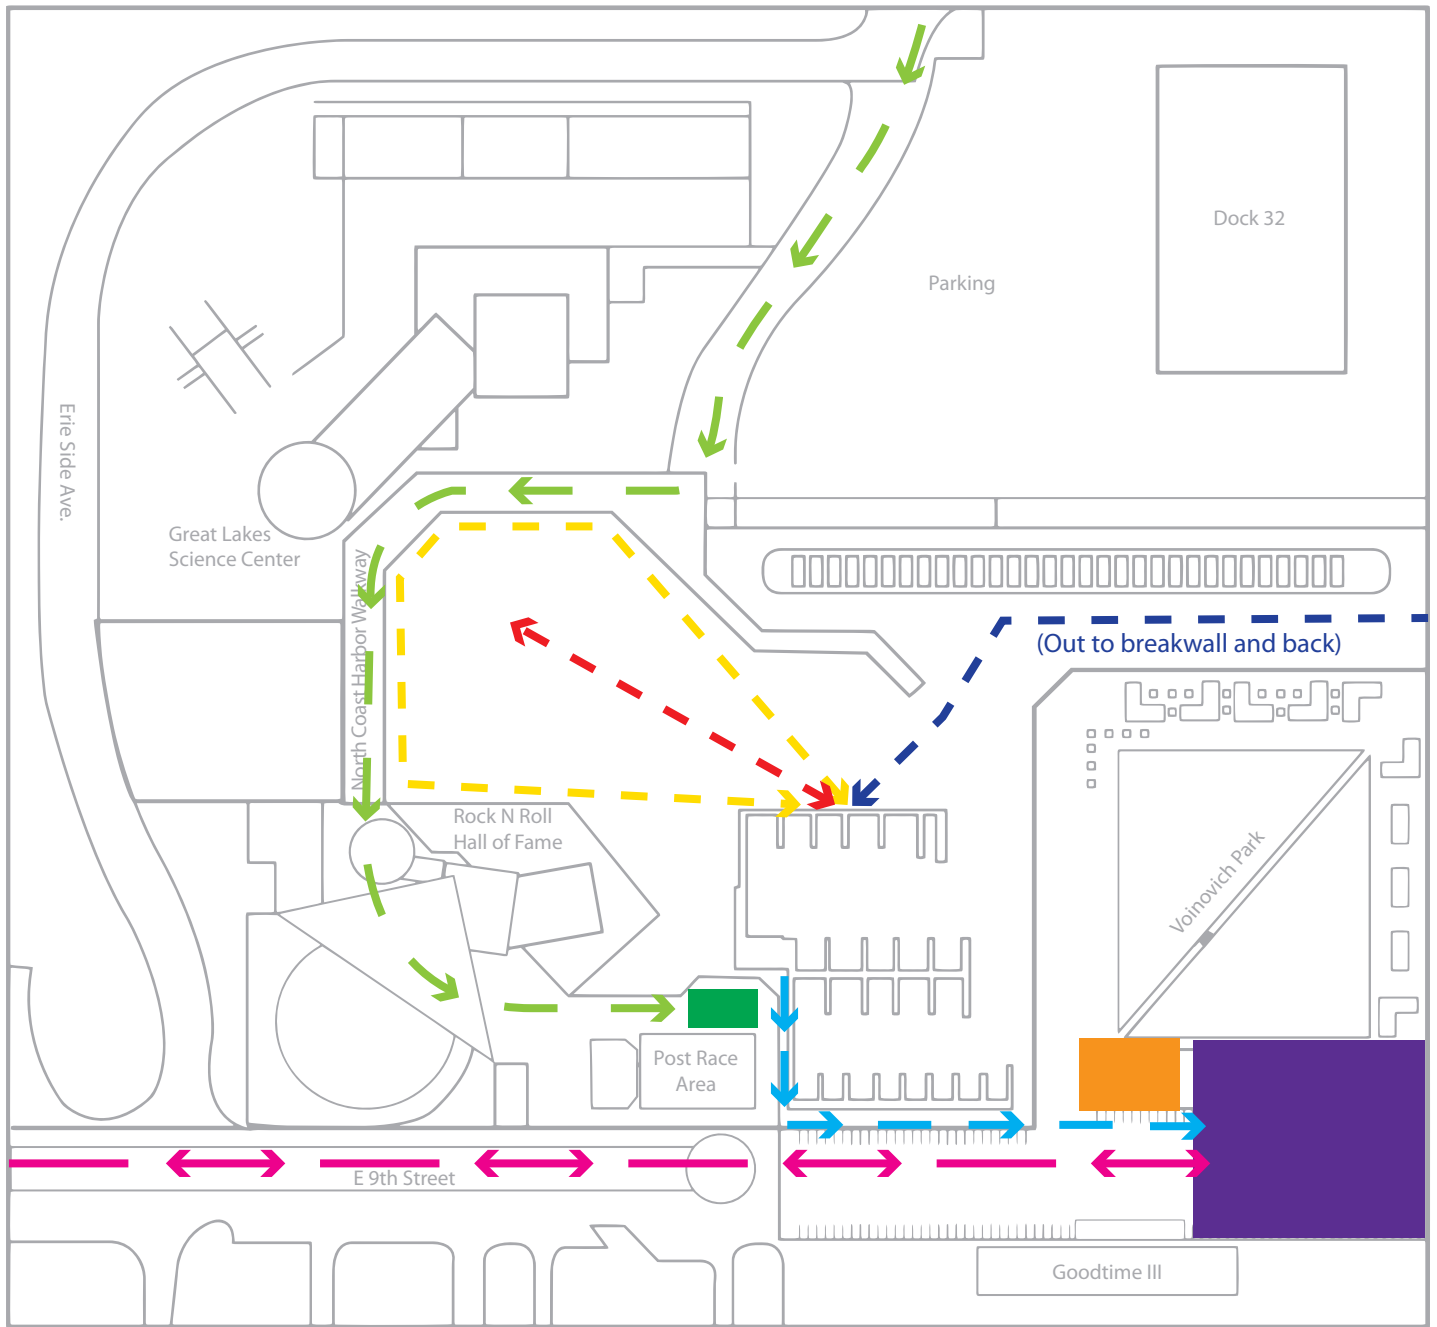

TRANSITION AREA MAP

-  Swim In
-  Bike In/Out & Run Out
-  Run In
-  SuperSprint Swim
-  Sprint Swim
-  Olympic Swim
-  Transition Area
-  Finish Line Area
-  Nuevo Restaurant

TRANSITION AREA MAP (ZOOM - CLOSE UP)

-  Swim In
-  BikeIn/Out & Run Out
-  Transition Area
-  Nuevo Restaurant