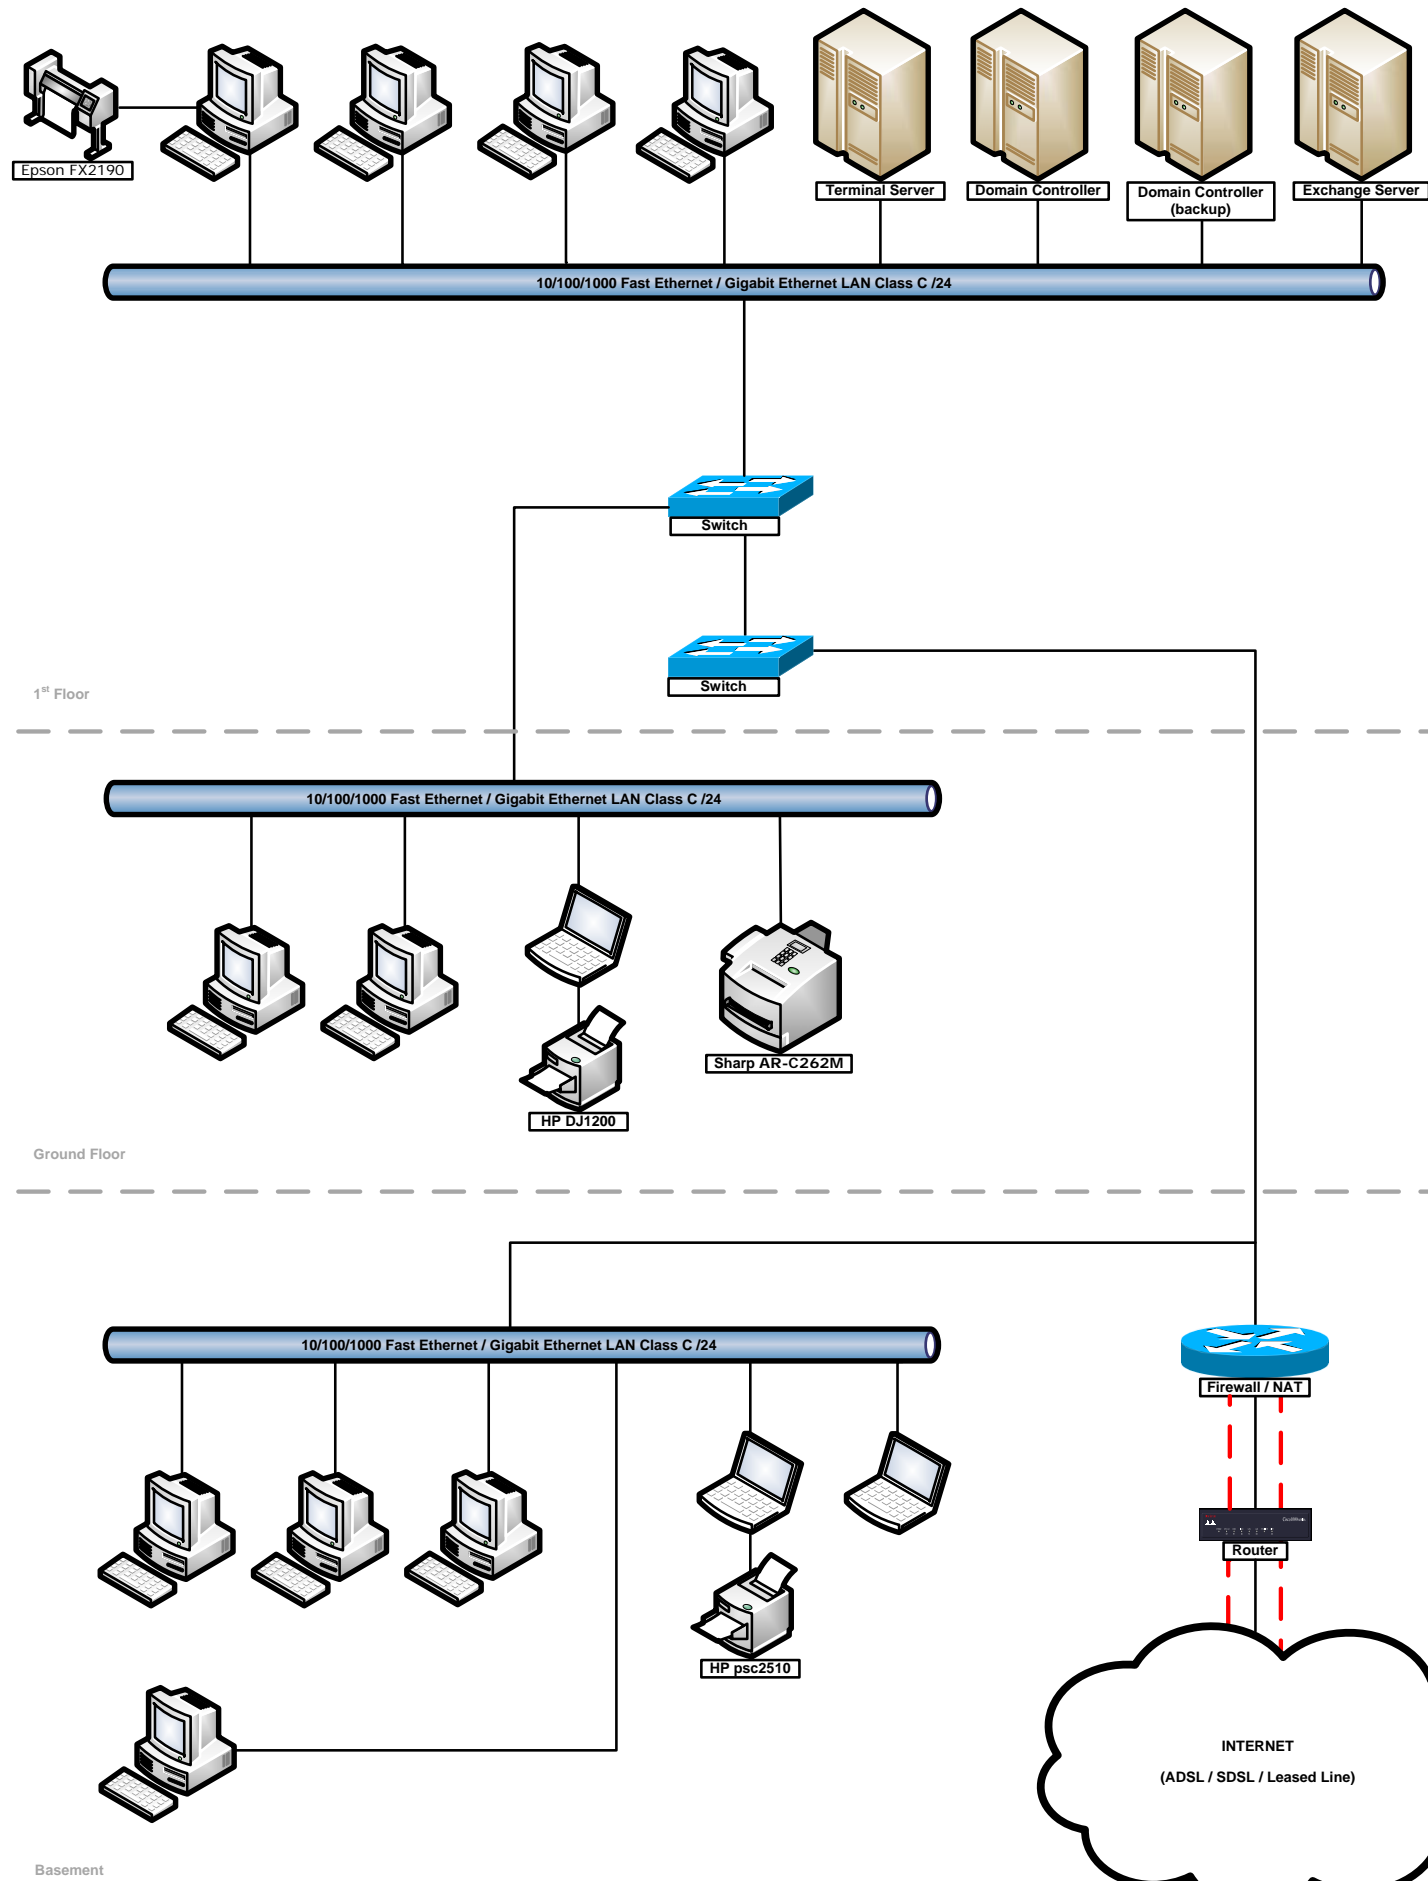

Main office

Network Diagram : Example 2

Author : FIRST4TECH
 Date : 12th January 2007
 Version : Final

Network Diagram showing a typical medium size business network spanning 2 sites with both site -> site VPN tunnel and remote access VPN for home/remote workers.

Remote office