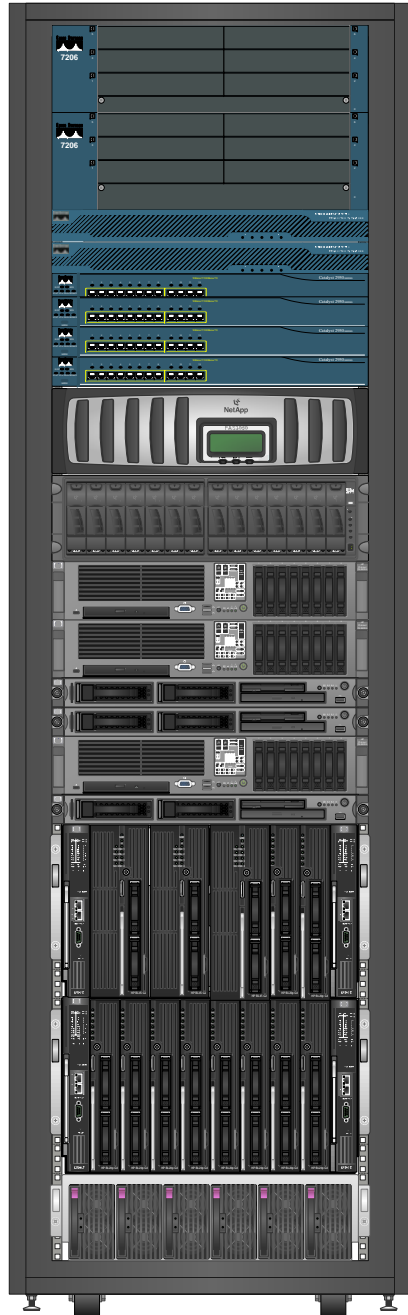

Network Diagram : Rack Layout

Author : FIRST4TECH
Date : 12th January 2007
Version : Final

Rack design diagram showing population of rack and example use of the installed kit.

2 x Cisco 7206 Routers

2 x Cisco ASA 5510 Firewalls

2 x Cisco Catalyst 2950 Switch (external)

2 x Cisco Catalyst 2950 Switch (internal)

Network Appliance FAS3050 NAS Device (Web storage via CIFS & NFS)

Network Appliance DS14 Disk Tray, 14 x 144.4GB SCSI Disks.

2 x HP Compaq BL-P Chassis

10 x HP Compaq BL20P Blade Servers (Hosted Web Servers Linux/Windows 2003)

3 x HP Compaq BL40P Blade Servers (Hosted MS-SQL and Linux MYSQL Servers)

1 x HP Compaq BL-P Power Unit (3 phase)