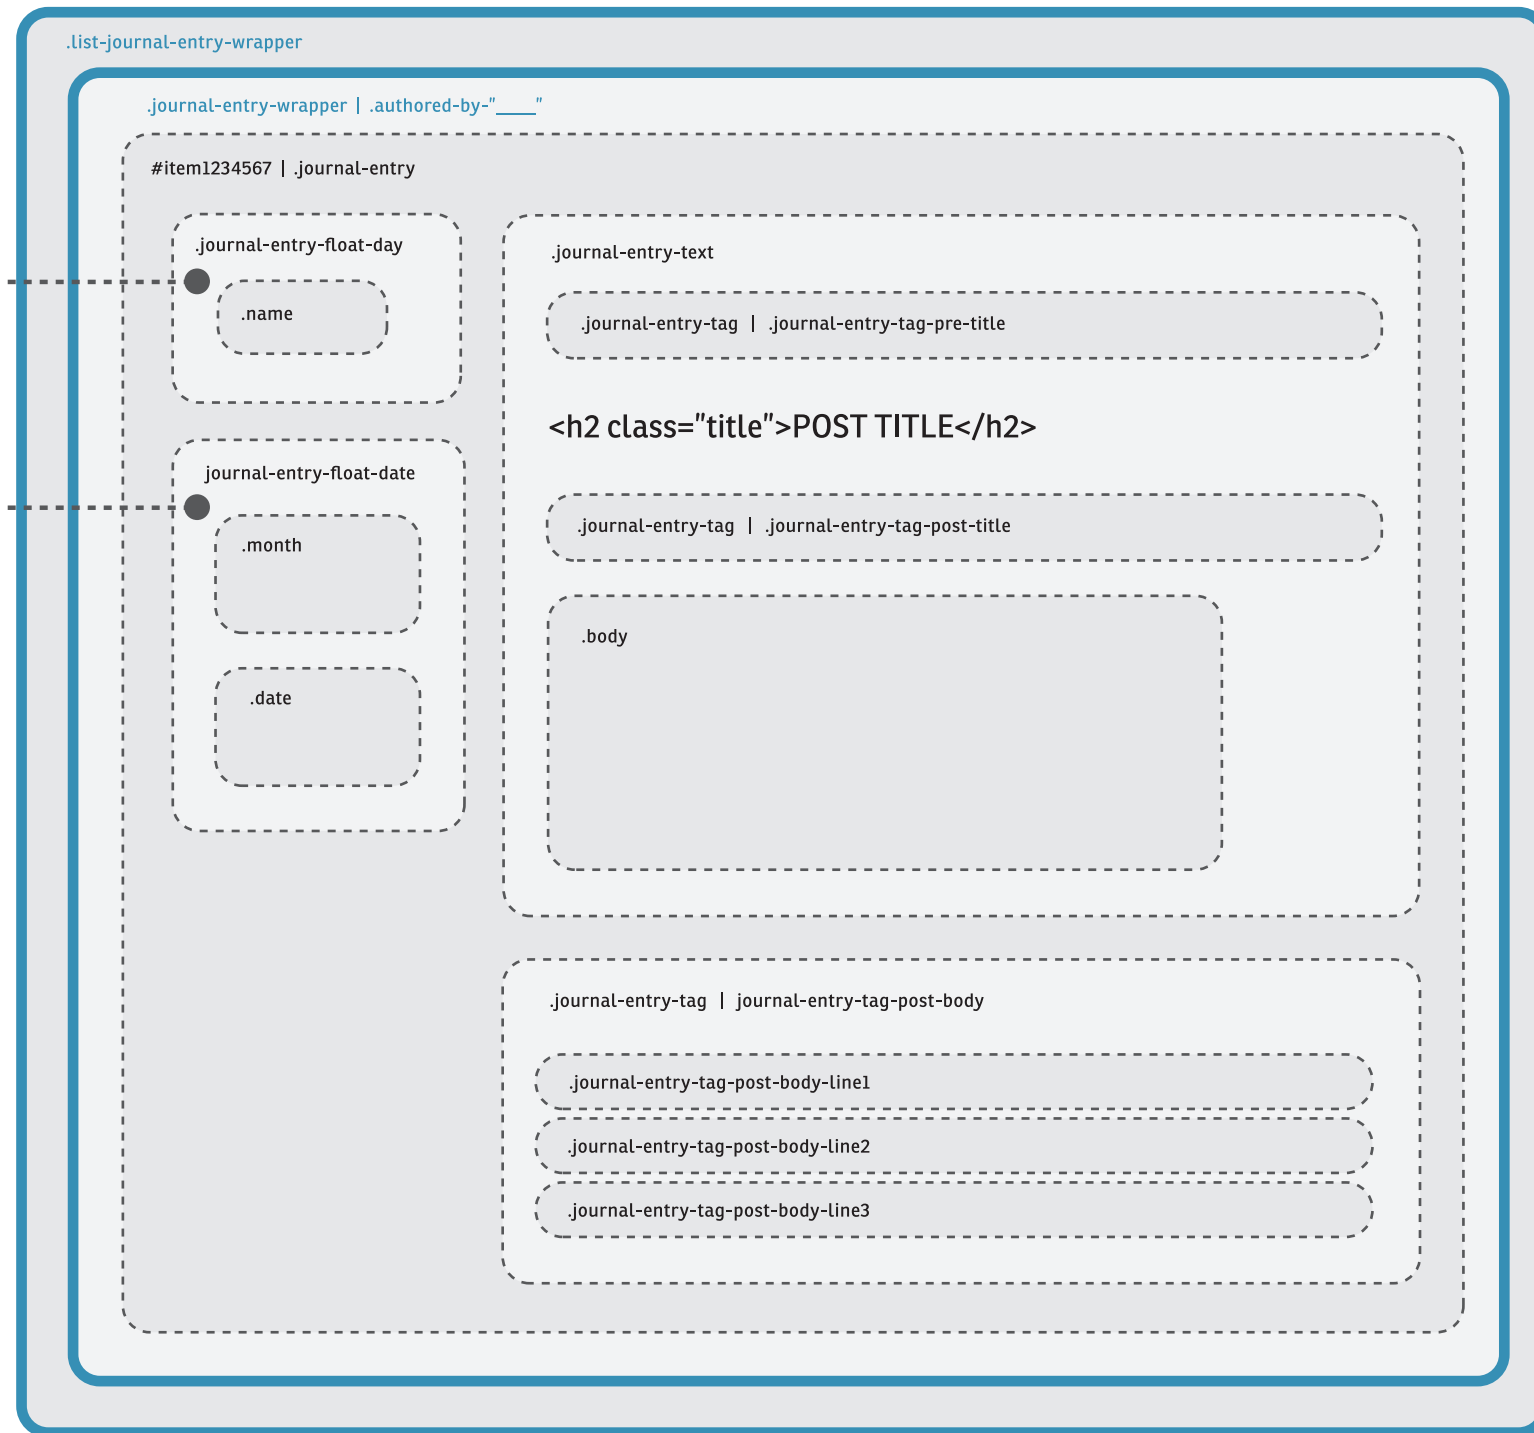

SQUARESPACE XHTML SITE STRUCTURE

Each page on your Squarespace site has a unique body id tag. This allows you to apply selectors to a particular page without affecting others.

body #modulePage123456

JOURNAL ENTRY

Hidden by default

Hidden by default

COMMENTS

SIDEBAR SECTION