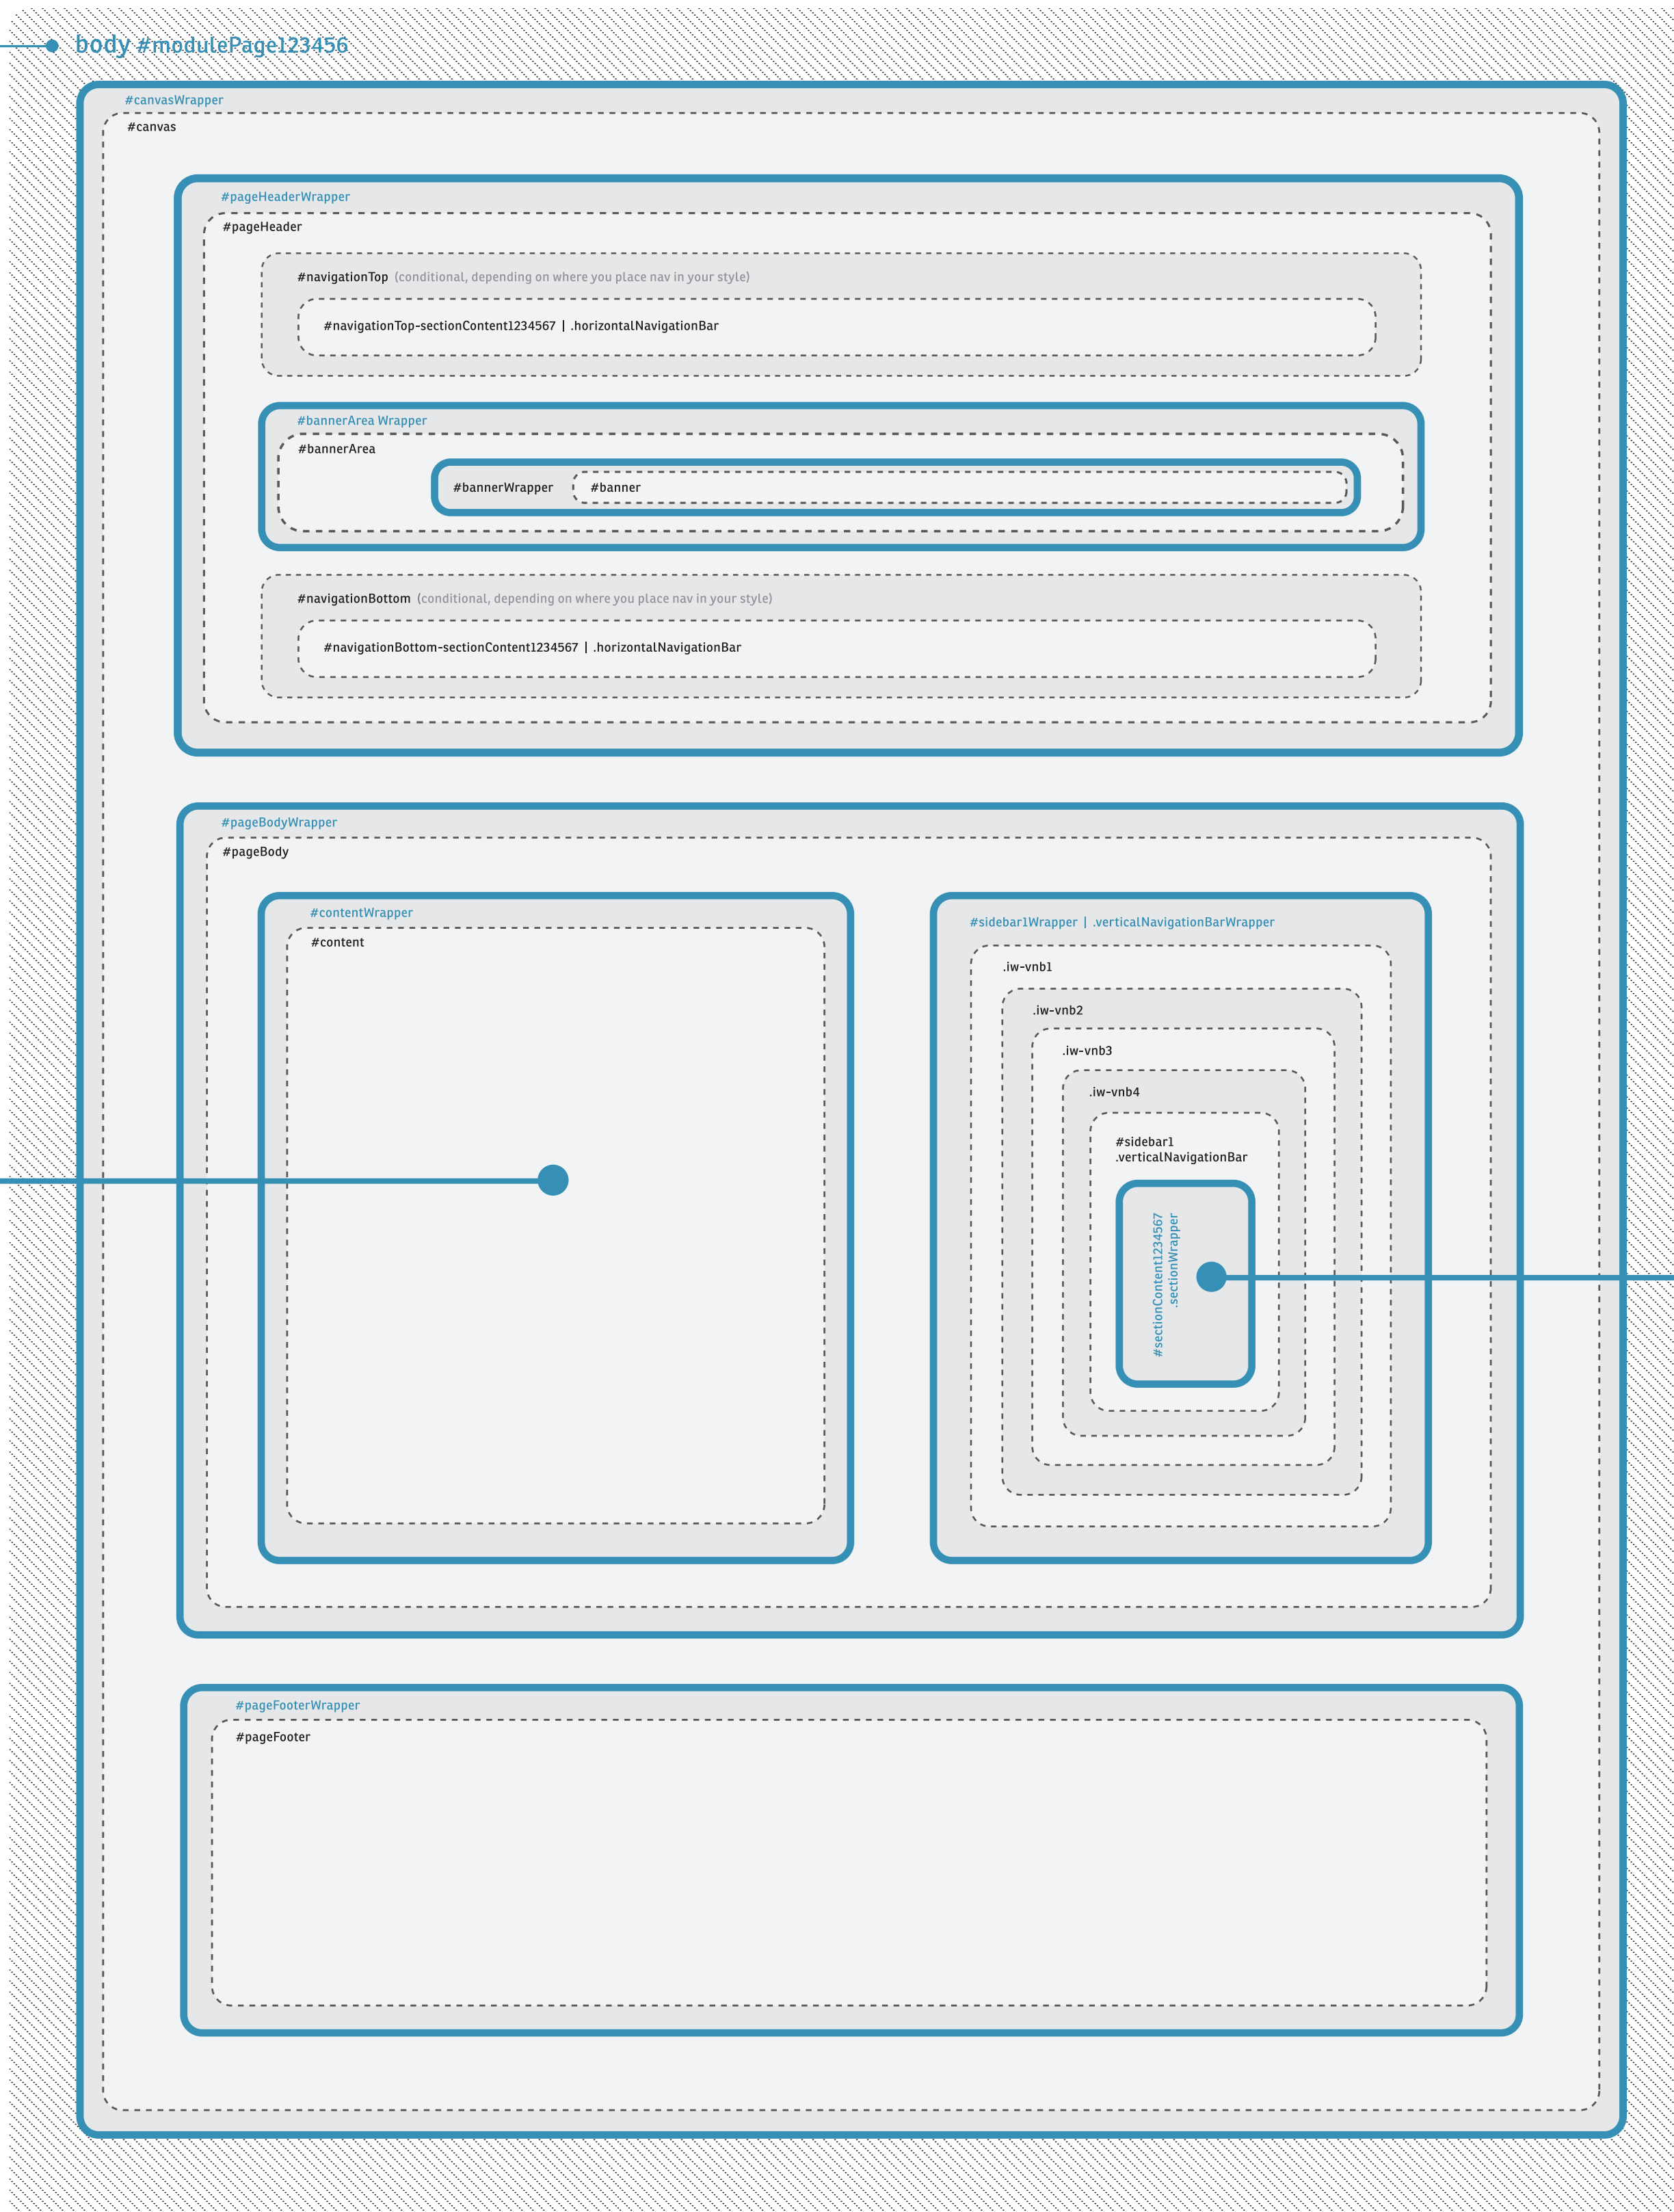

SQUARESPACE XHTML SITE STRUCTURE

Each page on your Squarespace site has a unique body id tag. This allows you to apply selectors to a particular page without affecting others.

body #modulePage123456

JOURNAL ENTRY

Hidden by default

Hidden by default

COMMENTS

SIDEBAR SECTION