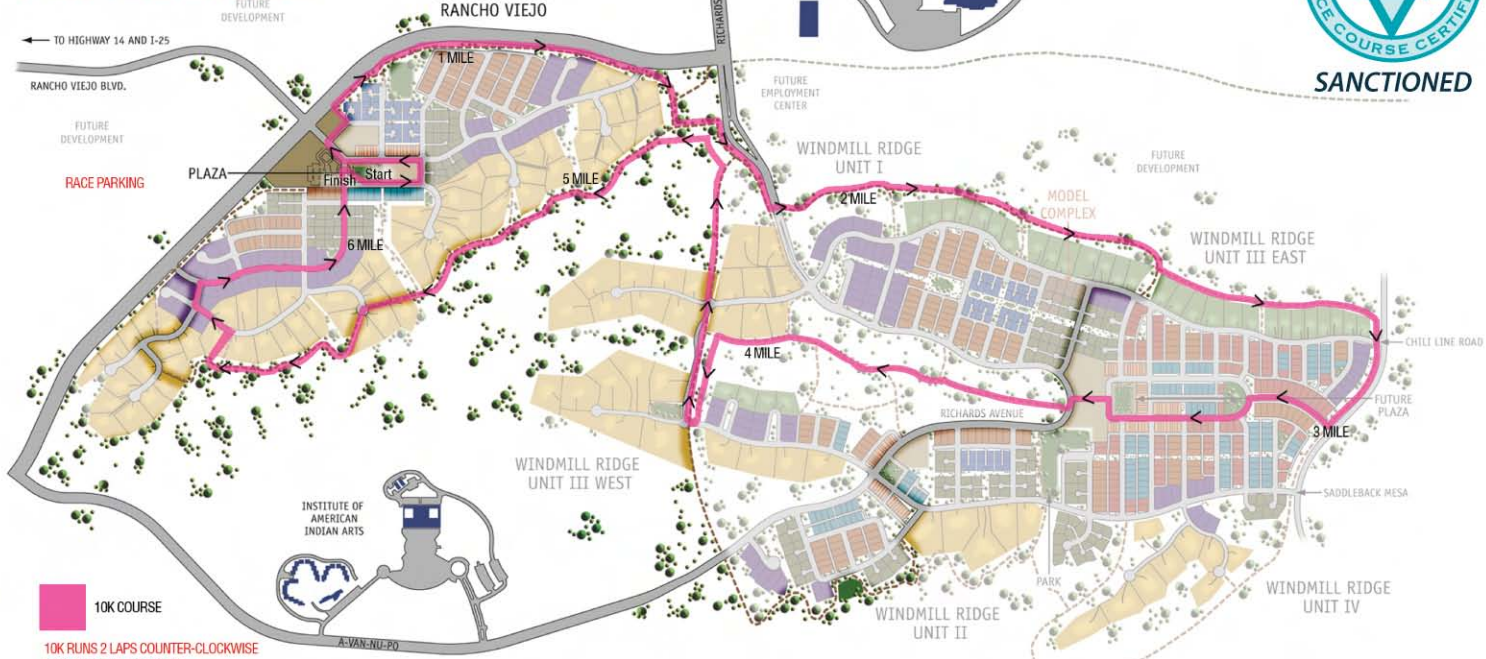

MAPS

Getting to Rancho Viejo Plaza (55 Canada del Rancho, Santa Fe, New Mexico)

- From I-25, take exit 278 (Madrid South/NM 14)
- Turn left onto Rancho Viejo Boulevard

5K COURSE

10K COURSE

SANCTIONED

10K RUNS 2 LAPS COUNTER-CLOCKWISE AROUND PLAZA AT START